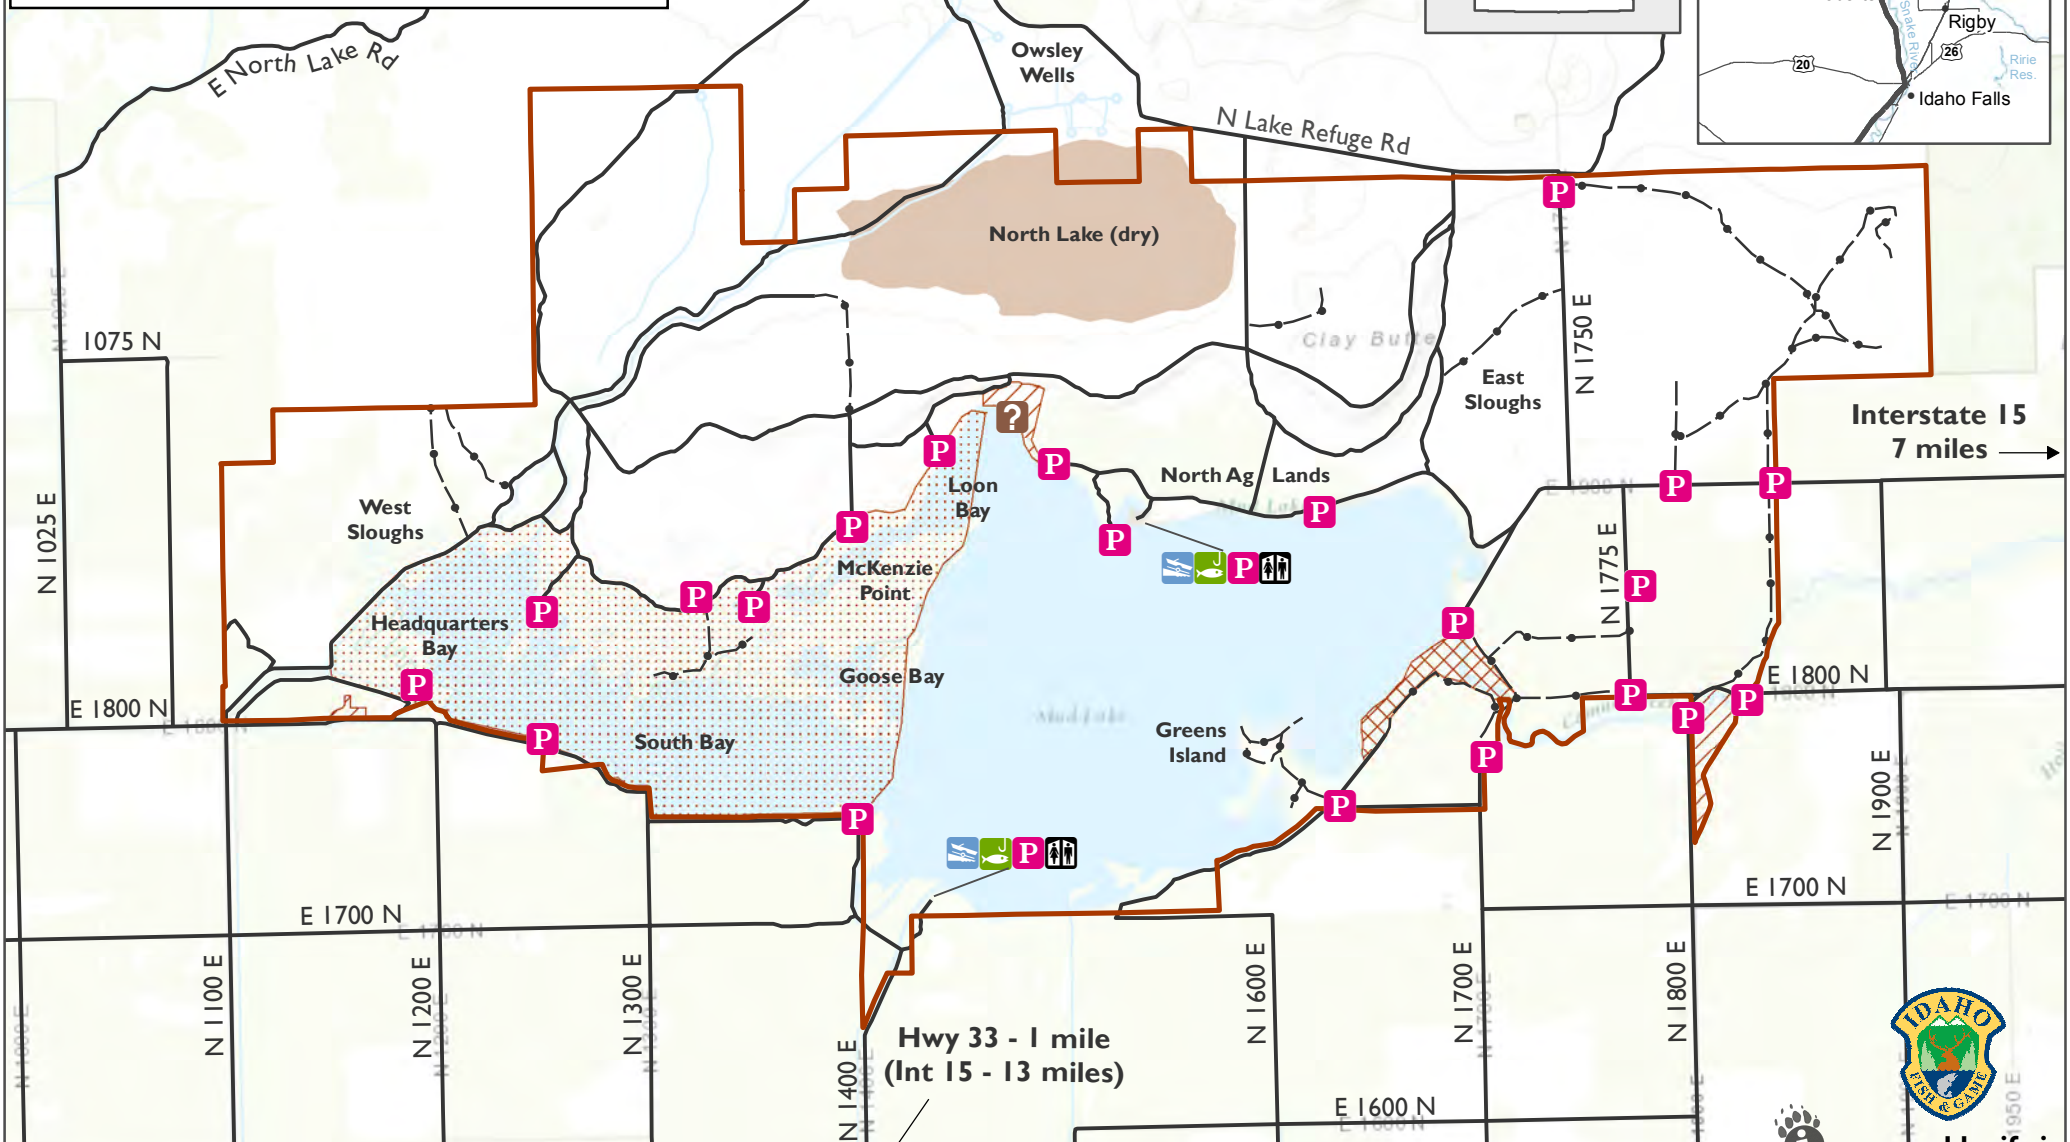

Mud Lake Wildlife Management Area

Legend

-  Boat Launch
-  WMA Headquarters
-  IDFG Access Site
-  Parking
-  Restroom
-  Access Roads
-  Non-Motorized Trails
-  WMA Boundary
-  Safety Zone - No Shooting
-  Nesting Closure Area*
-  Wildlife Security & Viewing Area**

0 0.5 1 2 Miles

IN-STATE LOCATION

REGIONAL LOCATION

* Closed to all watercraft April 1 - July 15. ** No hunting. All dogs must be leashed.