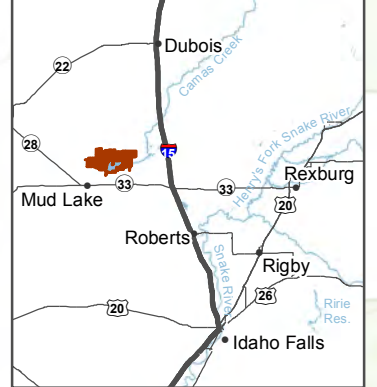

Mud Lake Wildlife Management Area

Legend

-  Boat Launch
-  WMA Headquarters
-  IDFG Access Site
-  Parking
-  Restroom
-  Access Roads
-  Non-Motorized Trails
-  WMA Boundary
-  Safety Zone - No Shooting
-  Nesting Closure Area*
-  Wildlife Security & Viewing Area**

0 0.5 1 2 Miles

IN-STATE LOCATION

REGIONAL LOCATION

* Closed to all watercraft April 1 - July 15. ** No hunting. All dogs must be leashed.