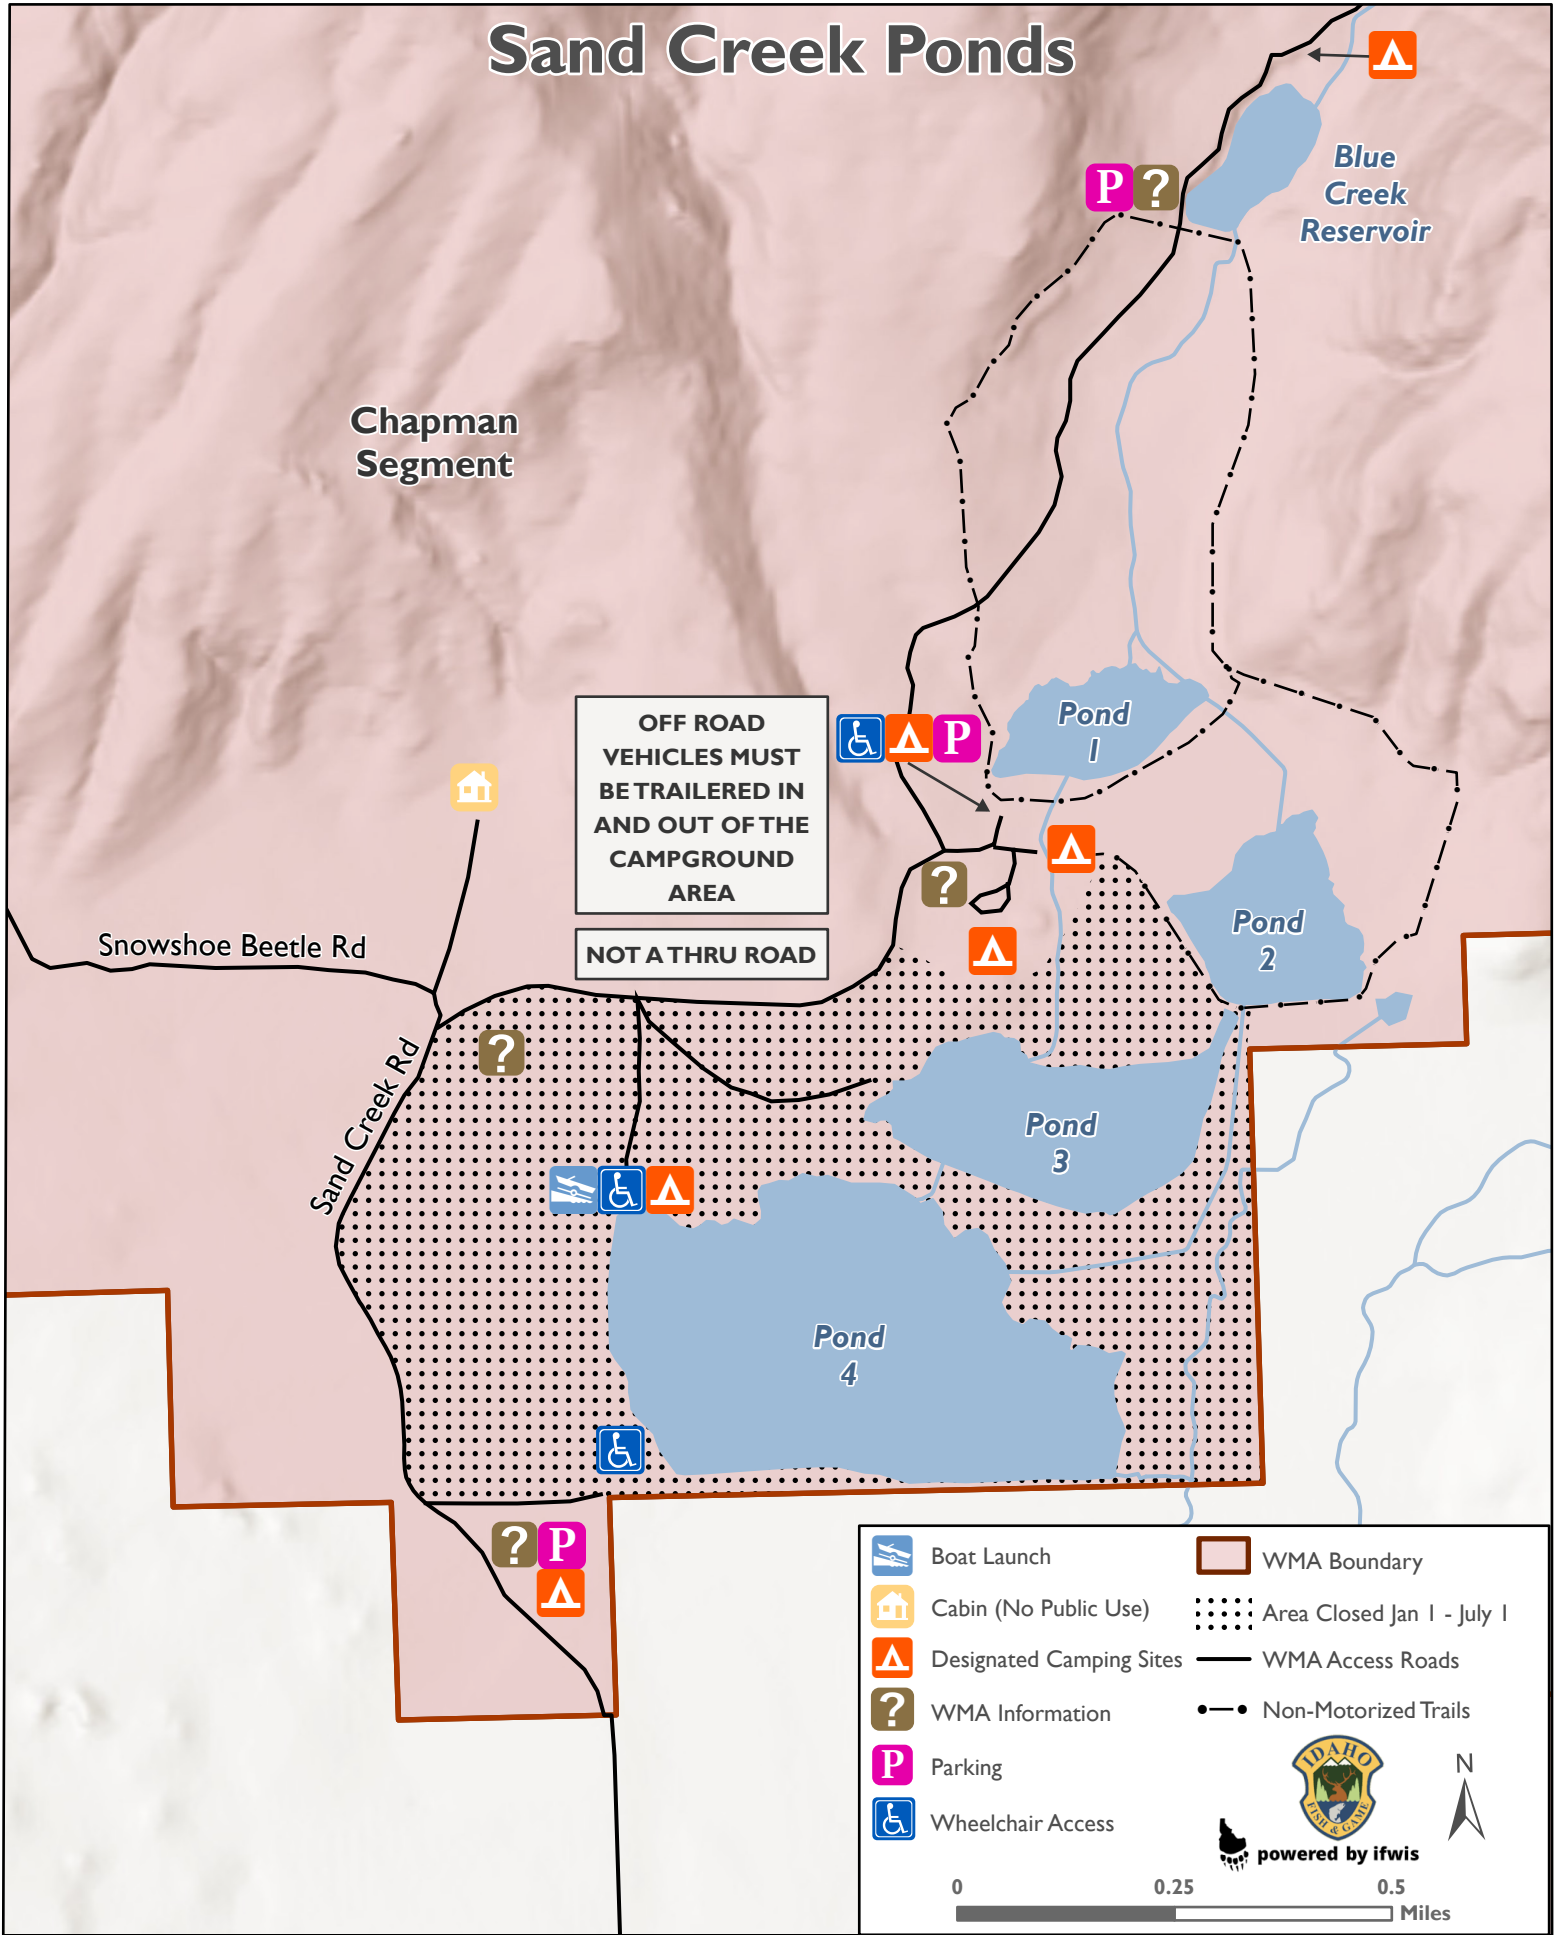

Sand Creek Wildlife Management Area

In-State Location

Regional Location

	WMA Information		Highway
	IDFG Access Site		WMA Access Roads
	WMA Boundary		Areas Enlarged
	Sand Dunes		

0 2 4 Miles

powered by ifwis

Sand Creek WMA - Areas Enlarged

Chester Wetland Segment

Sand Creek WMA - Areas Enlarged

Sand Creek Ponds

OFF ROAD VEHICLES MUST BE TRAILERED IN AND OUT OF THE CAMPGROUND AREA

NOT A THRU ROAD

- Boat Launch
- Cabin (No Public Use)
- Designated Camping Sites
- WMA Information
- Parking
- Wheelchair Access
- WMA Boundary
- Area Closed Jan 1 - July 1
- WMA Access Roads
- Non-Motorized Trails