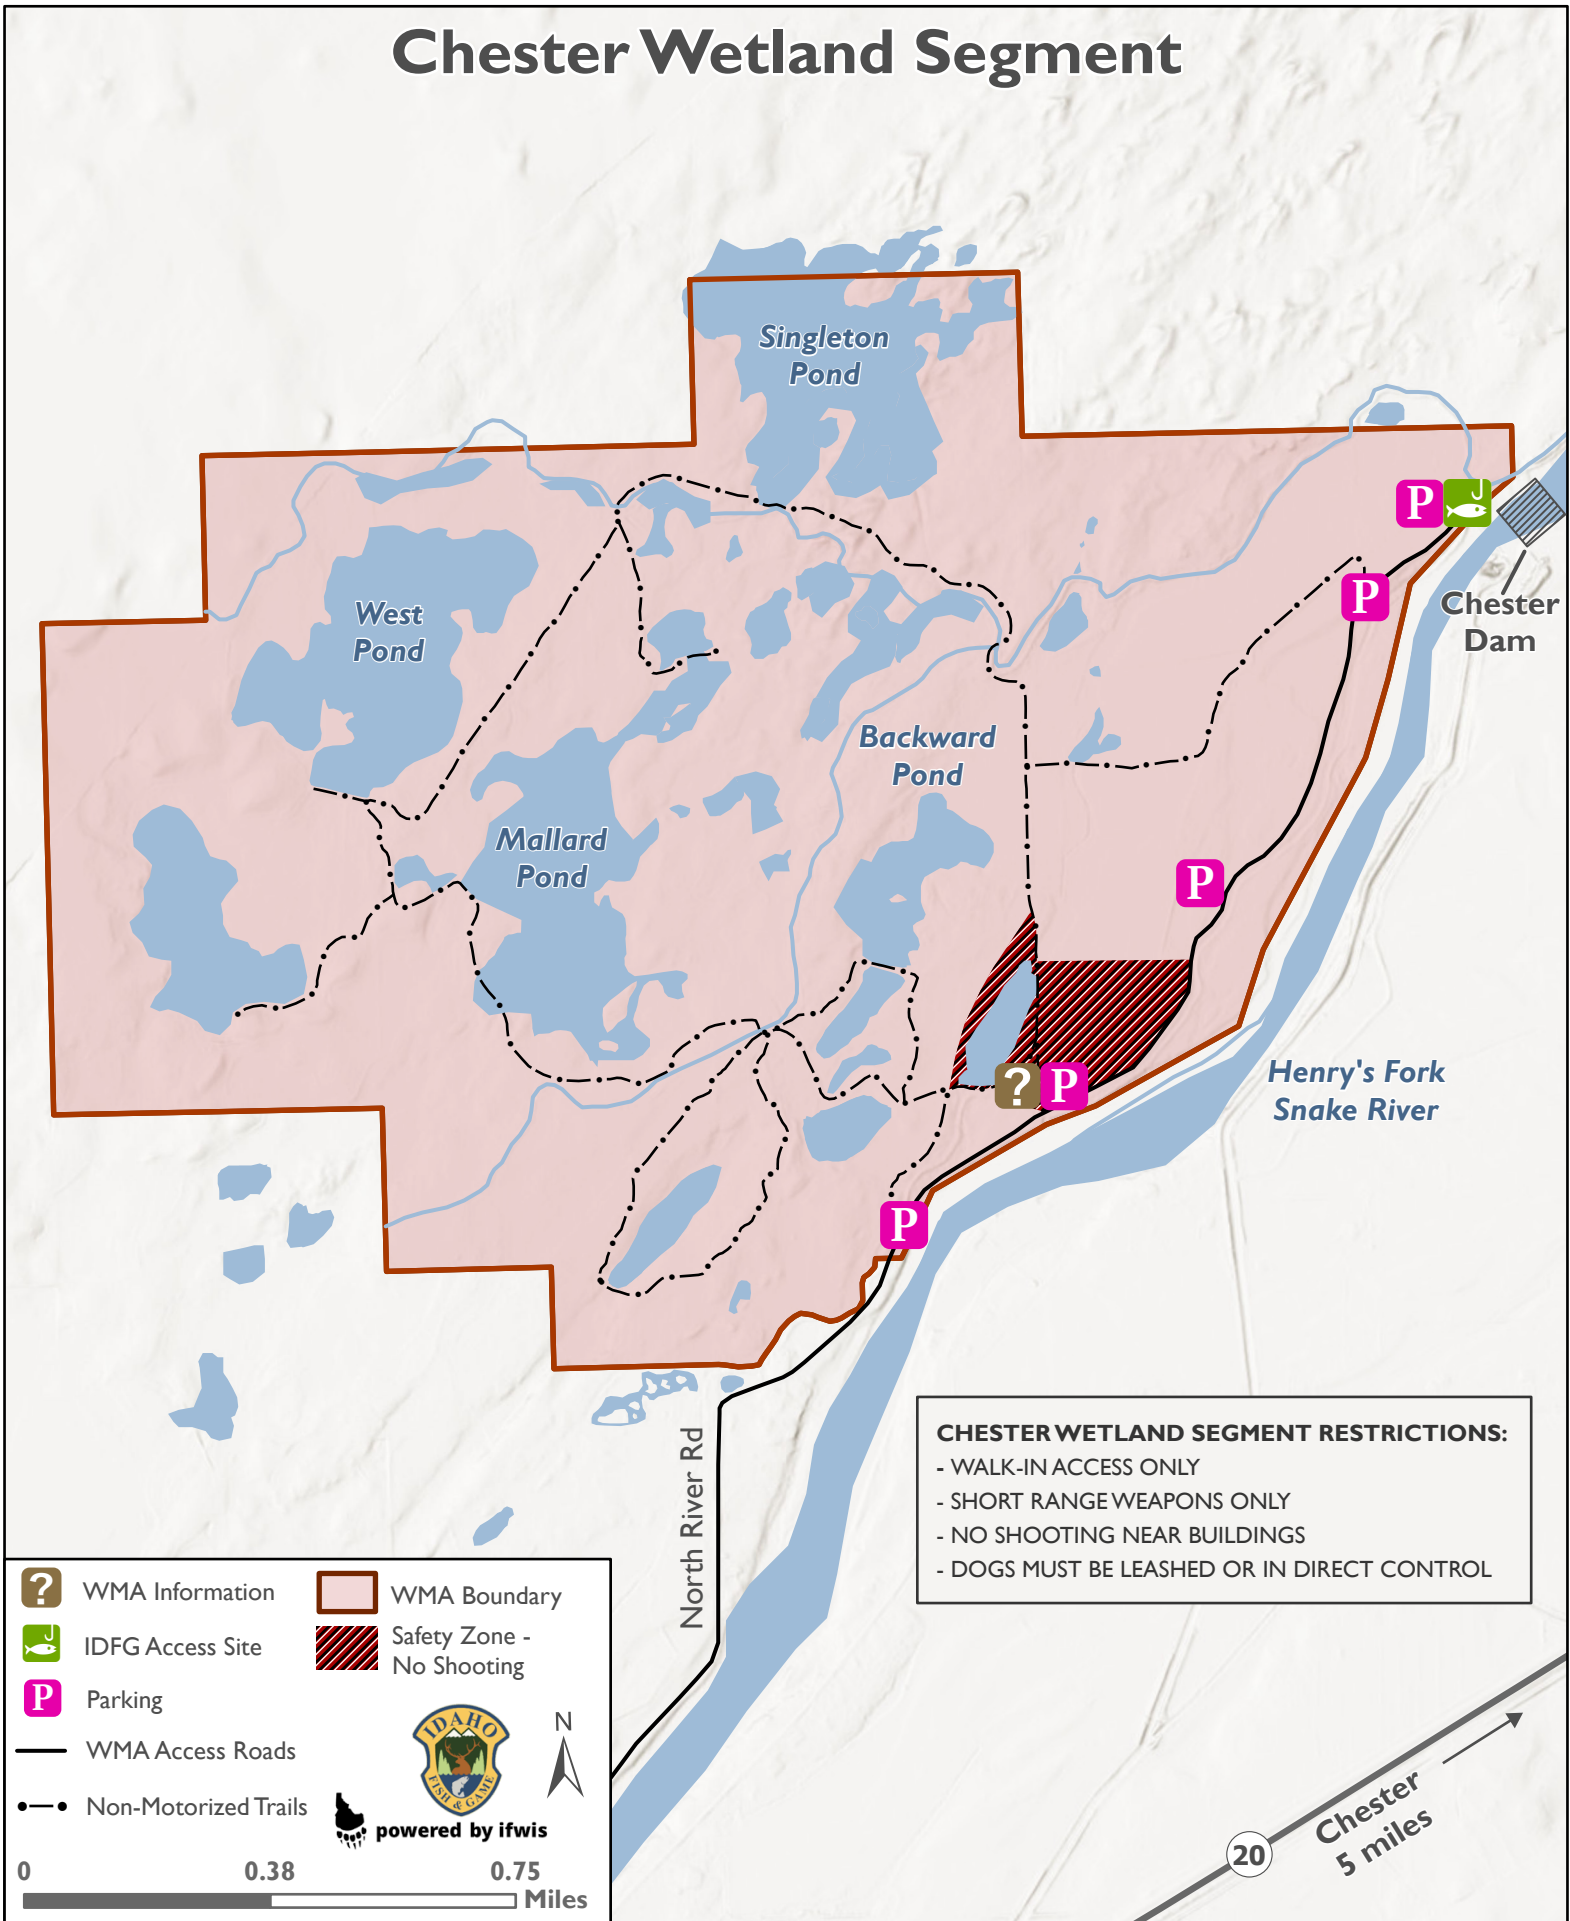

Sand Creek Wildlife Management Area

In-State Location

Regional Location

	WMA Information		Highway
	IDFG Access Site		WMA Access Roads
	WMA Boundary		Areas Enlarged
	Sand Dunes		

0 2 4 Miles

powered by ifwis

Sand Creek WMA - Areas Enlarged

Chester Wetland Segment

Sand Creek WMA - Areas Enlarged

Sand Creek Ponds

OFF ROAD VEHICLES MUST BE TRAILERED IN AND OUT OF THE CAMPGROUND AREA

NOT A THRU ROAD

- Boat Launch
- Cabin (No Public Use)
- Designated Camping Sites
- WMA Information
- Parking
- Wheelchair Access
- WMA Boundary
- Area Closed Jan 1 - July 1
- WMA Access Roads
- Non-Motorized Trails