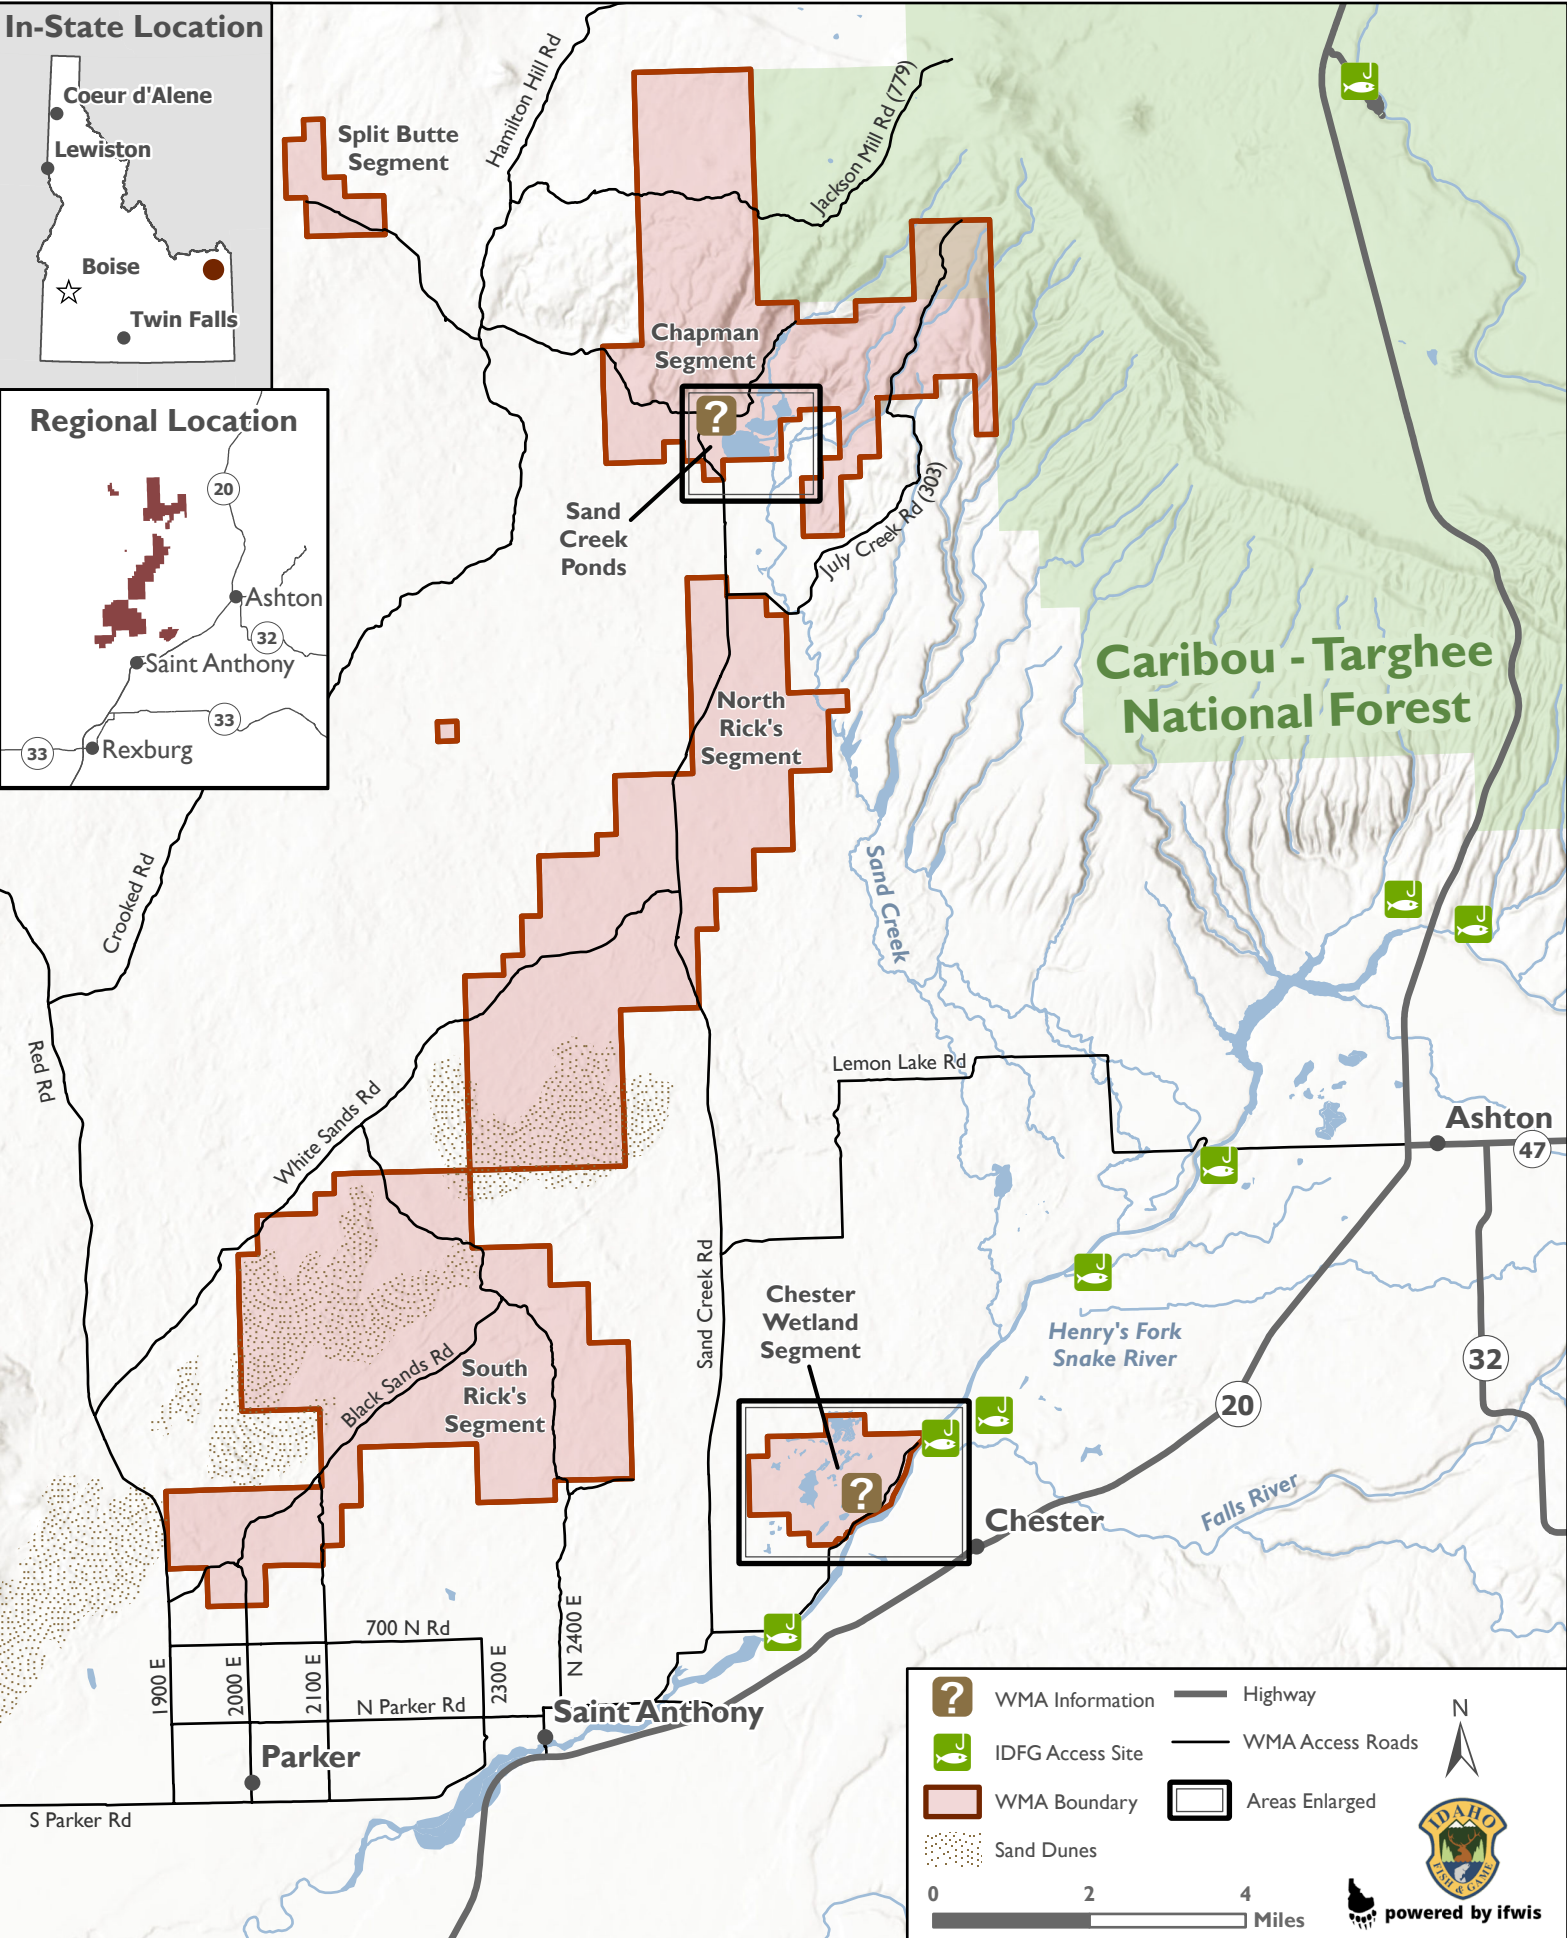

Sand Creek Wildlife Management Area

In-State Location

Regional Location

	WMA Information		Highway
	IDFG Access Site		WMA Access Roads
	WMA Boundary		Areas Enlarged
	Sand Dunes		

0 2 4 Miles

powered by ifwis

Sand Creek WMA - Areas Enlarged

Chester Wetland Segment

Sand Creek WMA - Areas Enlarged

Sand Creek Ponds

OFF ROAD VEHICLES MUST BE TRAILERED IN AND OUT OF THE CAMPGROUND AREA

NOT A THRU ROAD

- Boat Launch
- Cabin (No Public Use)
- Designated Camping Sites
- WMA Information
- Parking
- Wheelchair Access
- WMA Boundary
- Area Closed Jan 1 - July 1
- WMA Access Roads
- Non-Motorized Trails