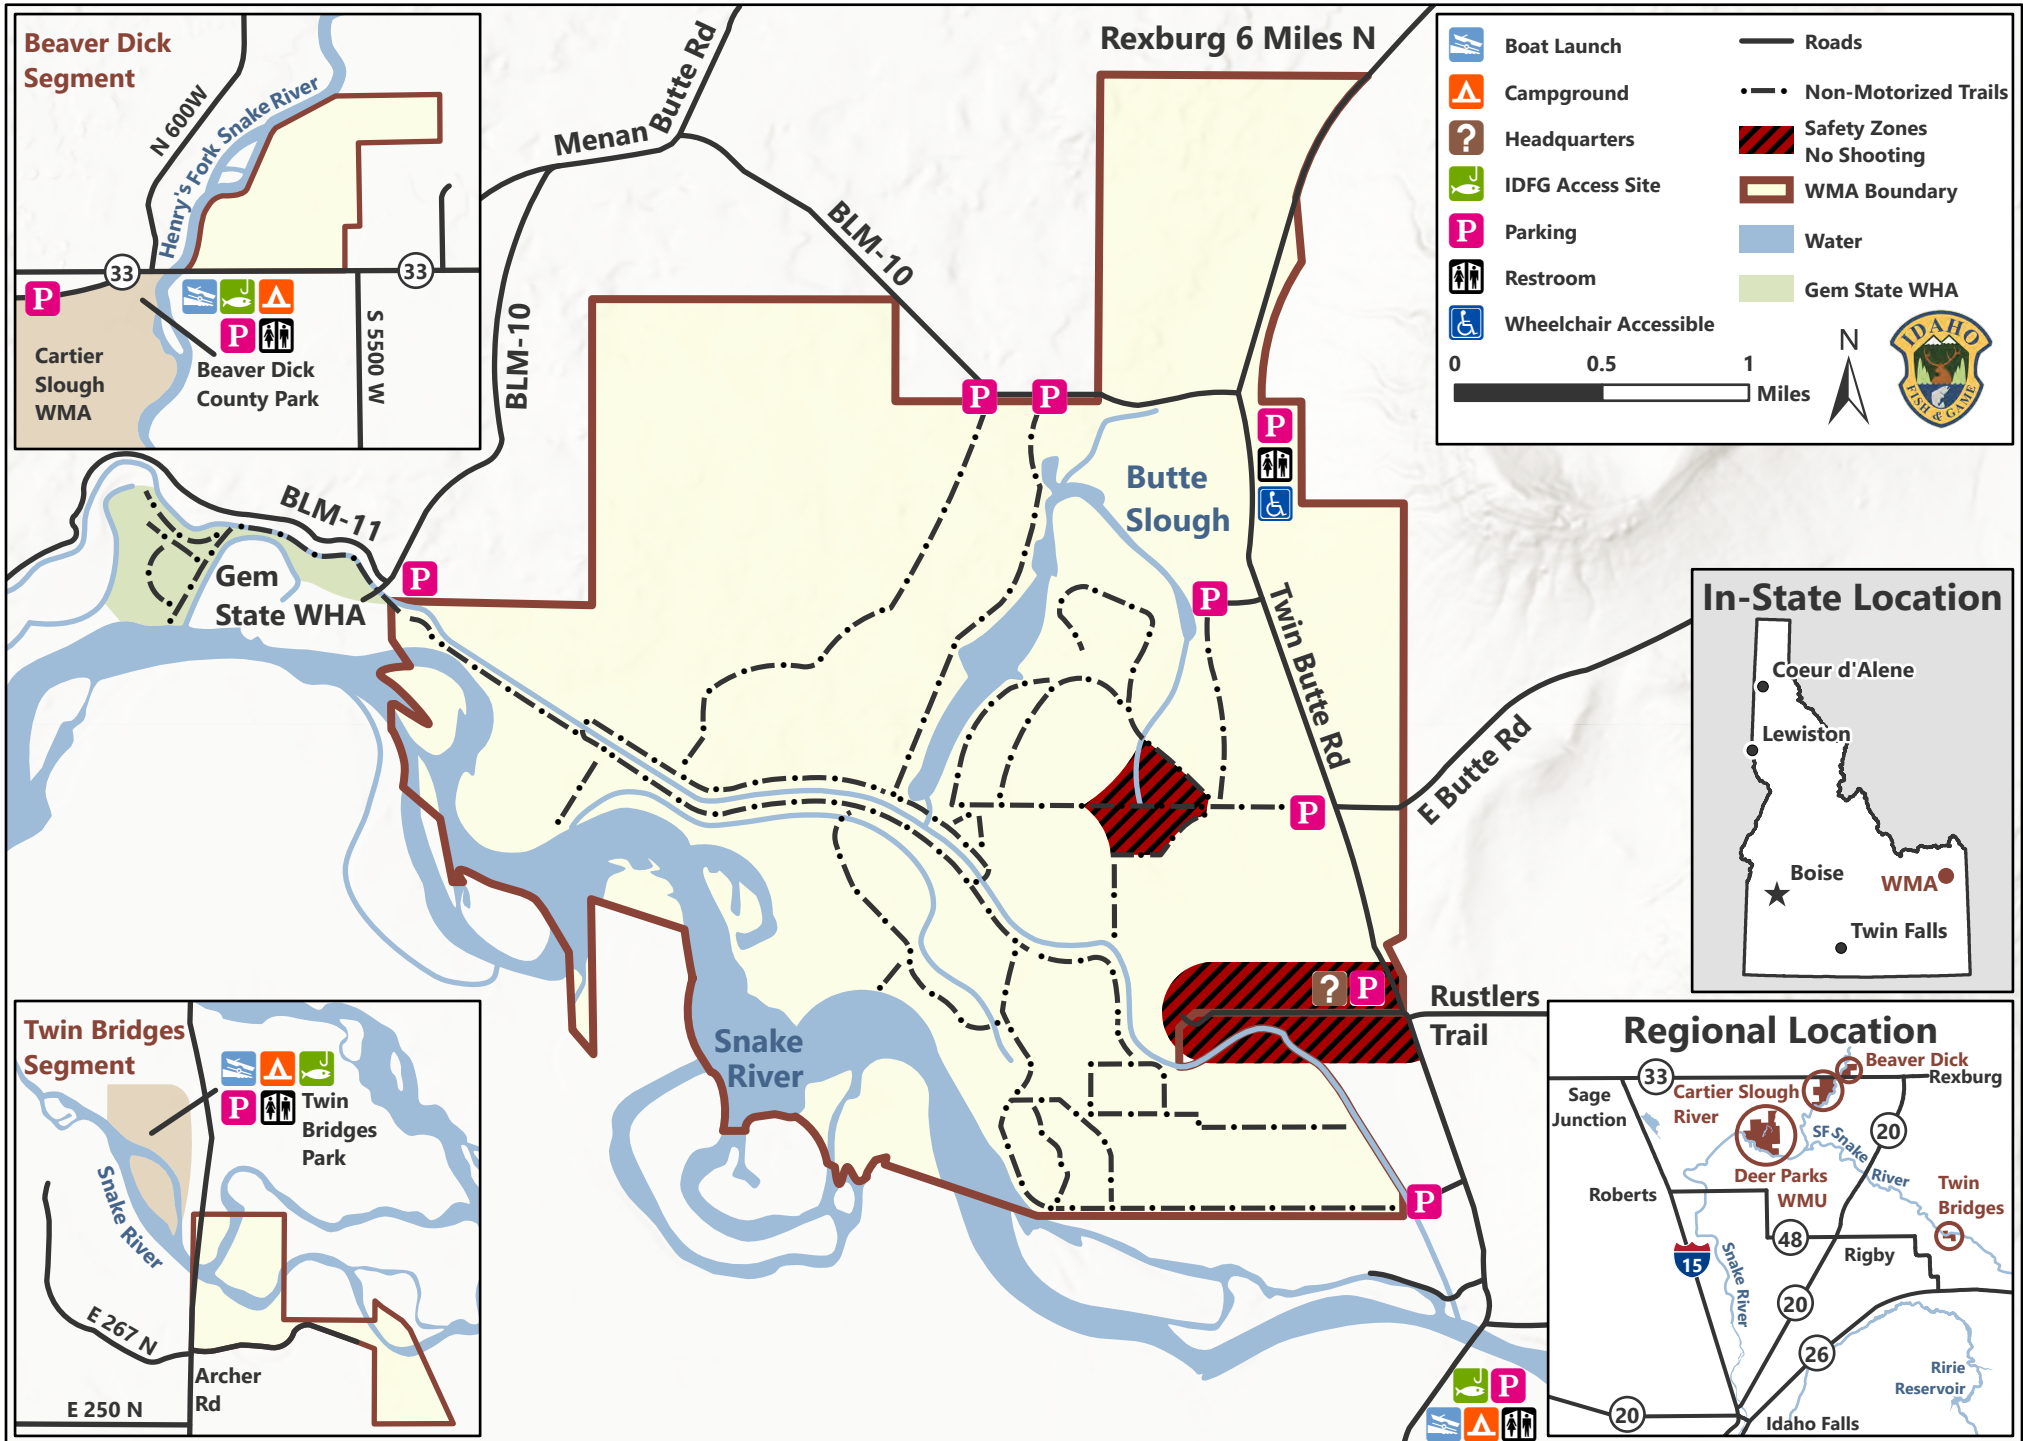

# Deer Parks Wildlife Mitigation Unit

Twin Bridges Segment and Beaver Dick Segment

	Boat Launch		Roads
	Campground		Non-Motorized Trails
	Headquarters		Safety Zones No Shooting
	IDFG Access Site		WMA Boundary
	Parking		Water
	Restroom		Gem State WHA
	Wheelchair Accessible		

0 0.5 1 Miles

Scale bar and North arrow.

### In-State Location

Map showing the location of the Deer Parks Wildlife Mitigation Unit (WMA) within Idaho. Key cities marked include Coeur d'Alene, Lewiston, Boise (marked with a star), and Twin Falls.

### Regional Location

Regional map showing the location of the Deer Parks Wildlife Mitigation Unit (WMA) in the Snake River region. Key locations include Sage Junction, Roberts, Rigby, Idaho Falls, and Ririe Reservoir. Major roads like I-15, I-20, and SR-48 are shown.