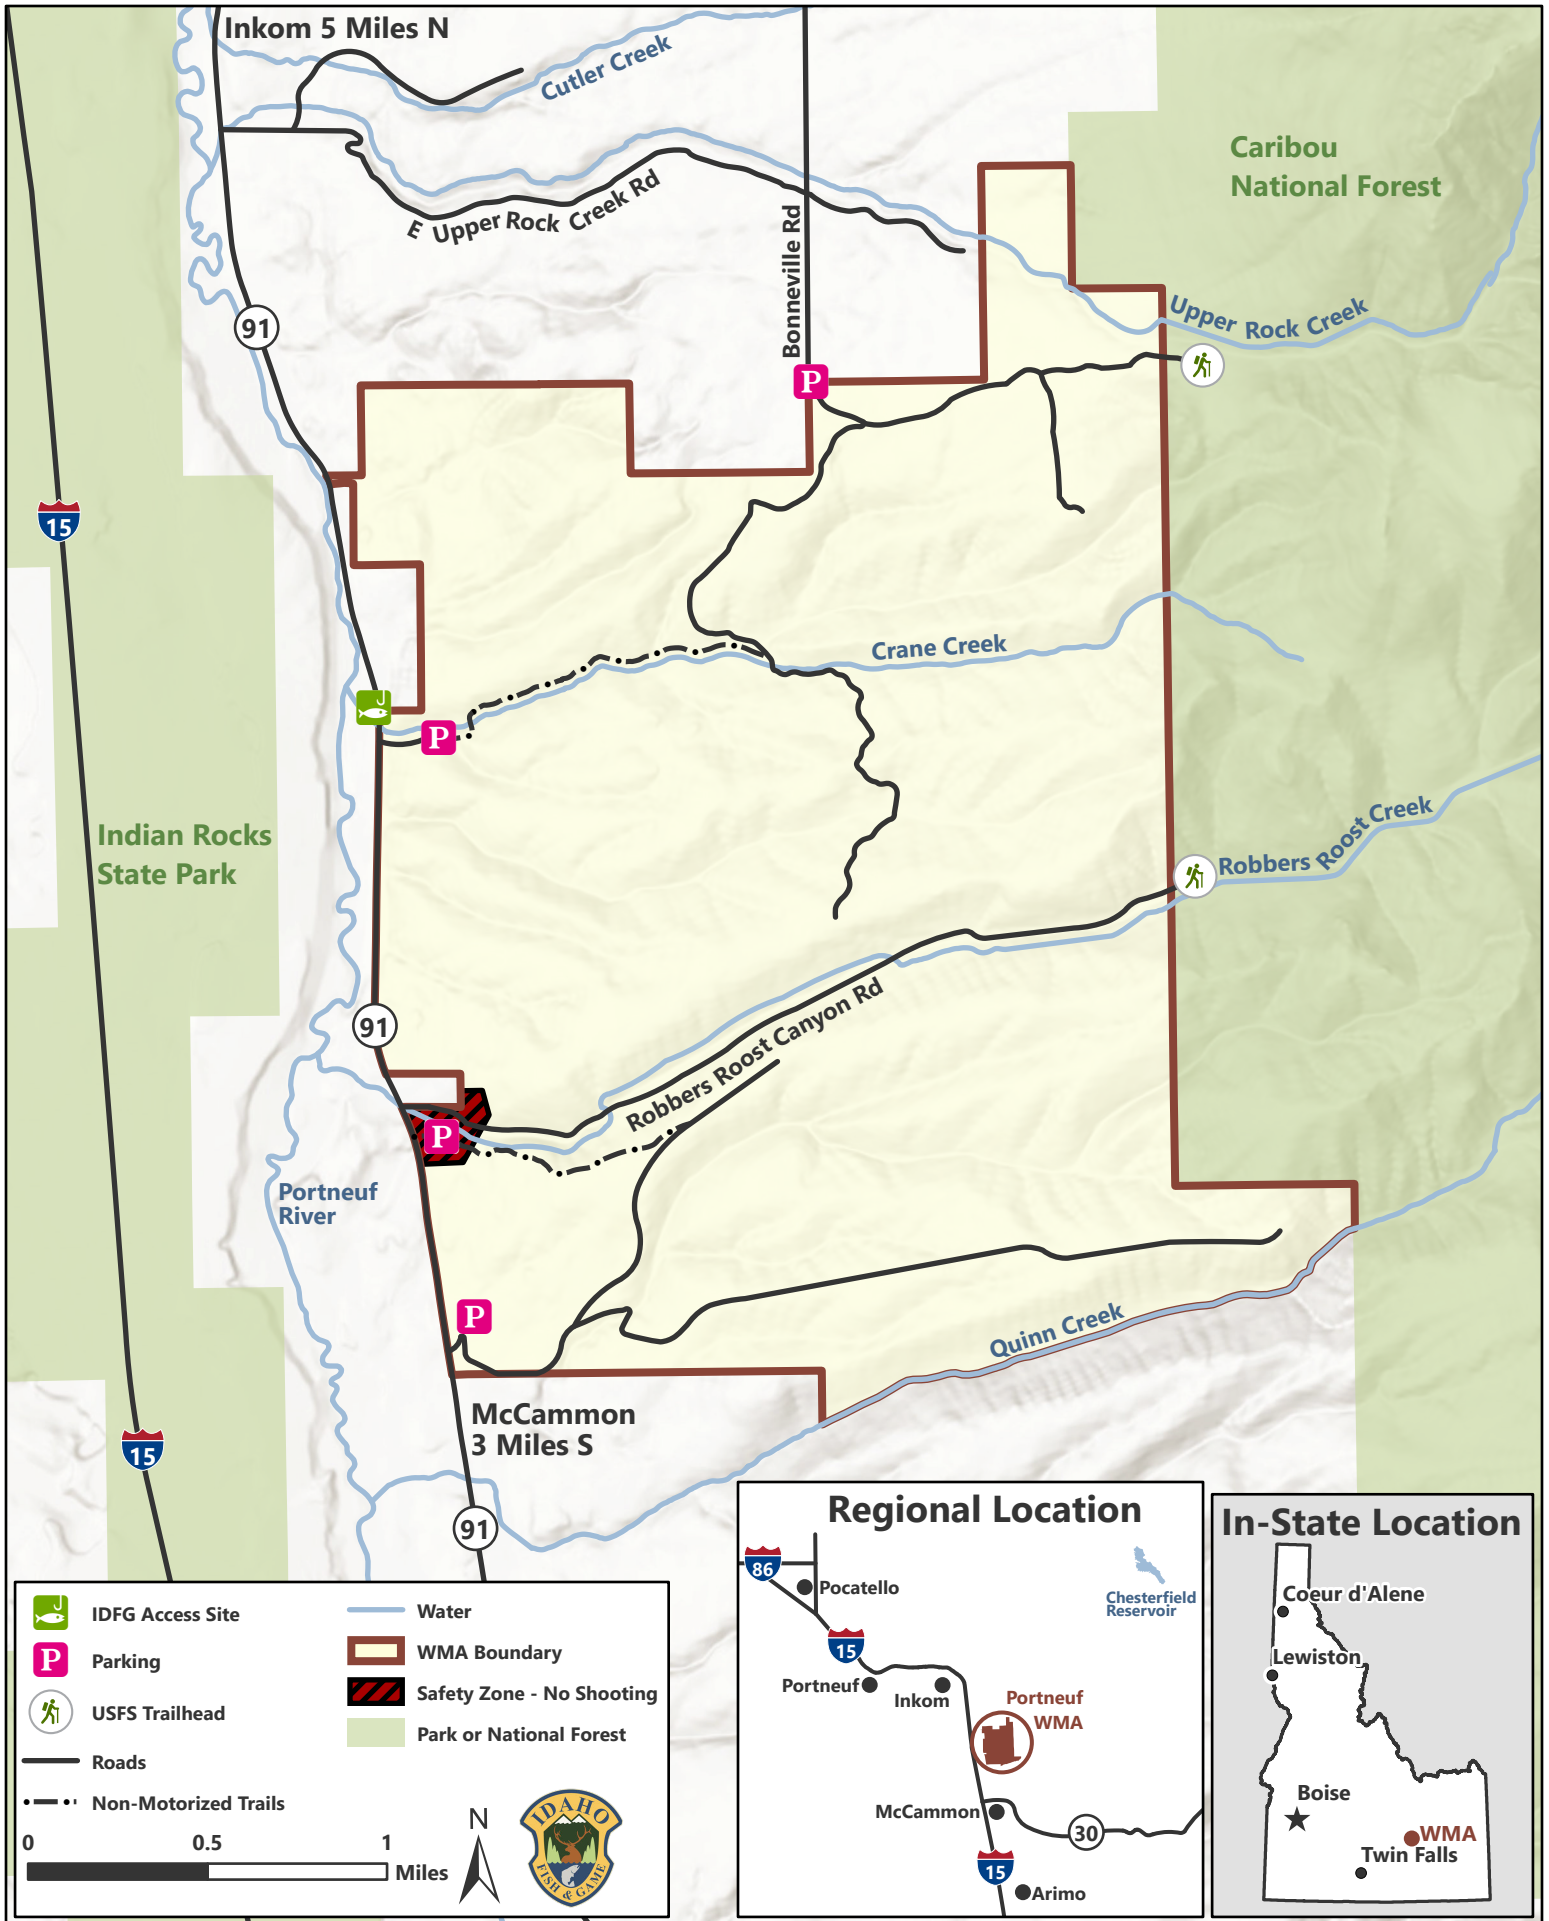

# Portneuf Wildlife Management Area

	IDFG Access Site		Water
	Parking		WMA Boundary
	USFS Trailhead		Safety Zone - No Shooting
	Roads		Park or National Forest
	Non-Motorized Trails		

0 0.5 1 Miles

N

### Regional Location

Regional location map showing the Portneuf Wildlife Management Area (WMA) in relation to nearby towns (Pocatello, Portneuf, Inkam, Arimo) and highways (86, 15, 30). The Chesterfield Reservoir is also shown.

### In-State Location

In-state location map of Idaho showing the Portneuf Wildlife Management Area (WMA) location relative to major cities (Coeur d'Alene, Lewiston, Boise, Twin Falls).