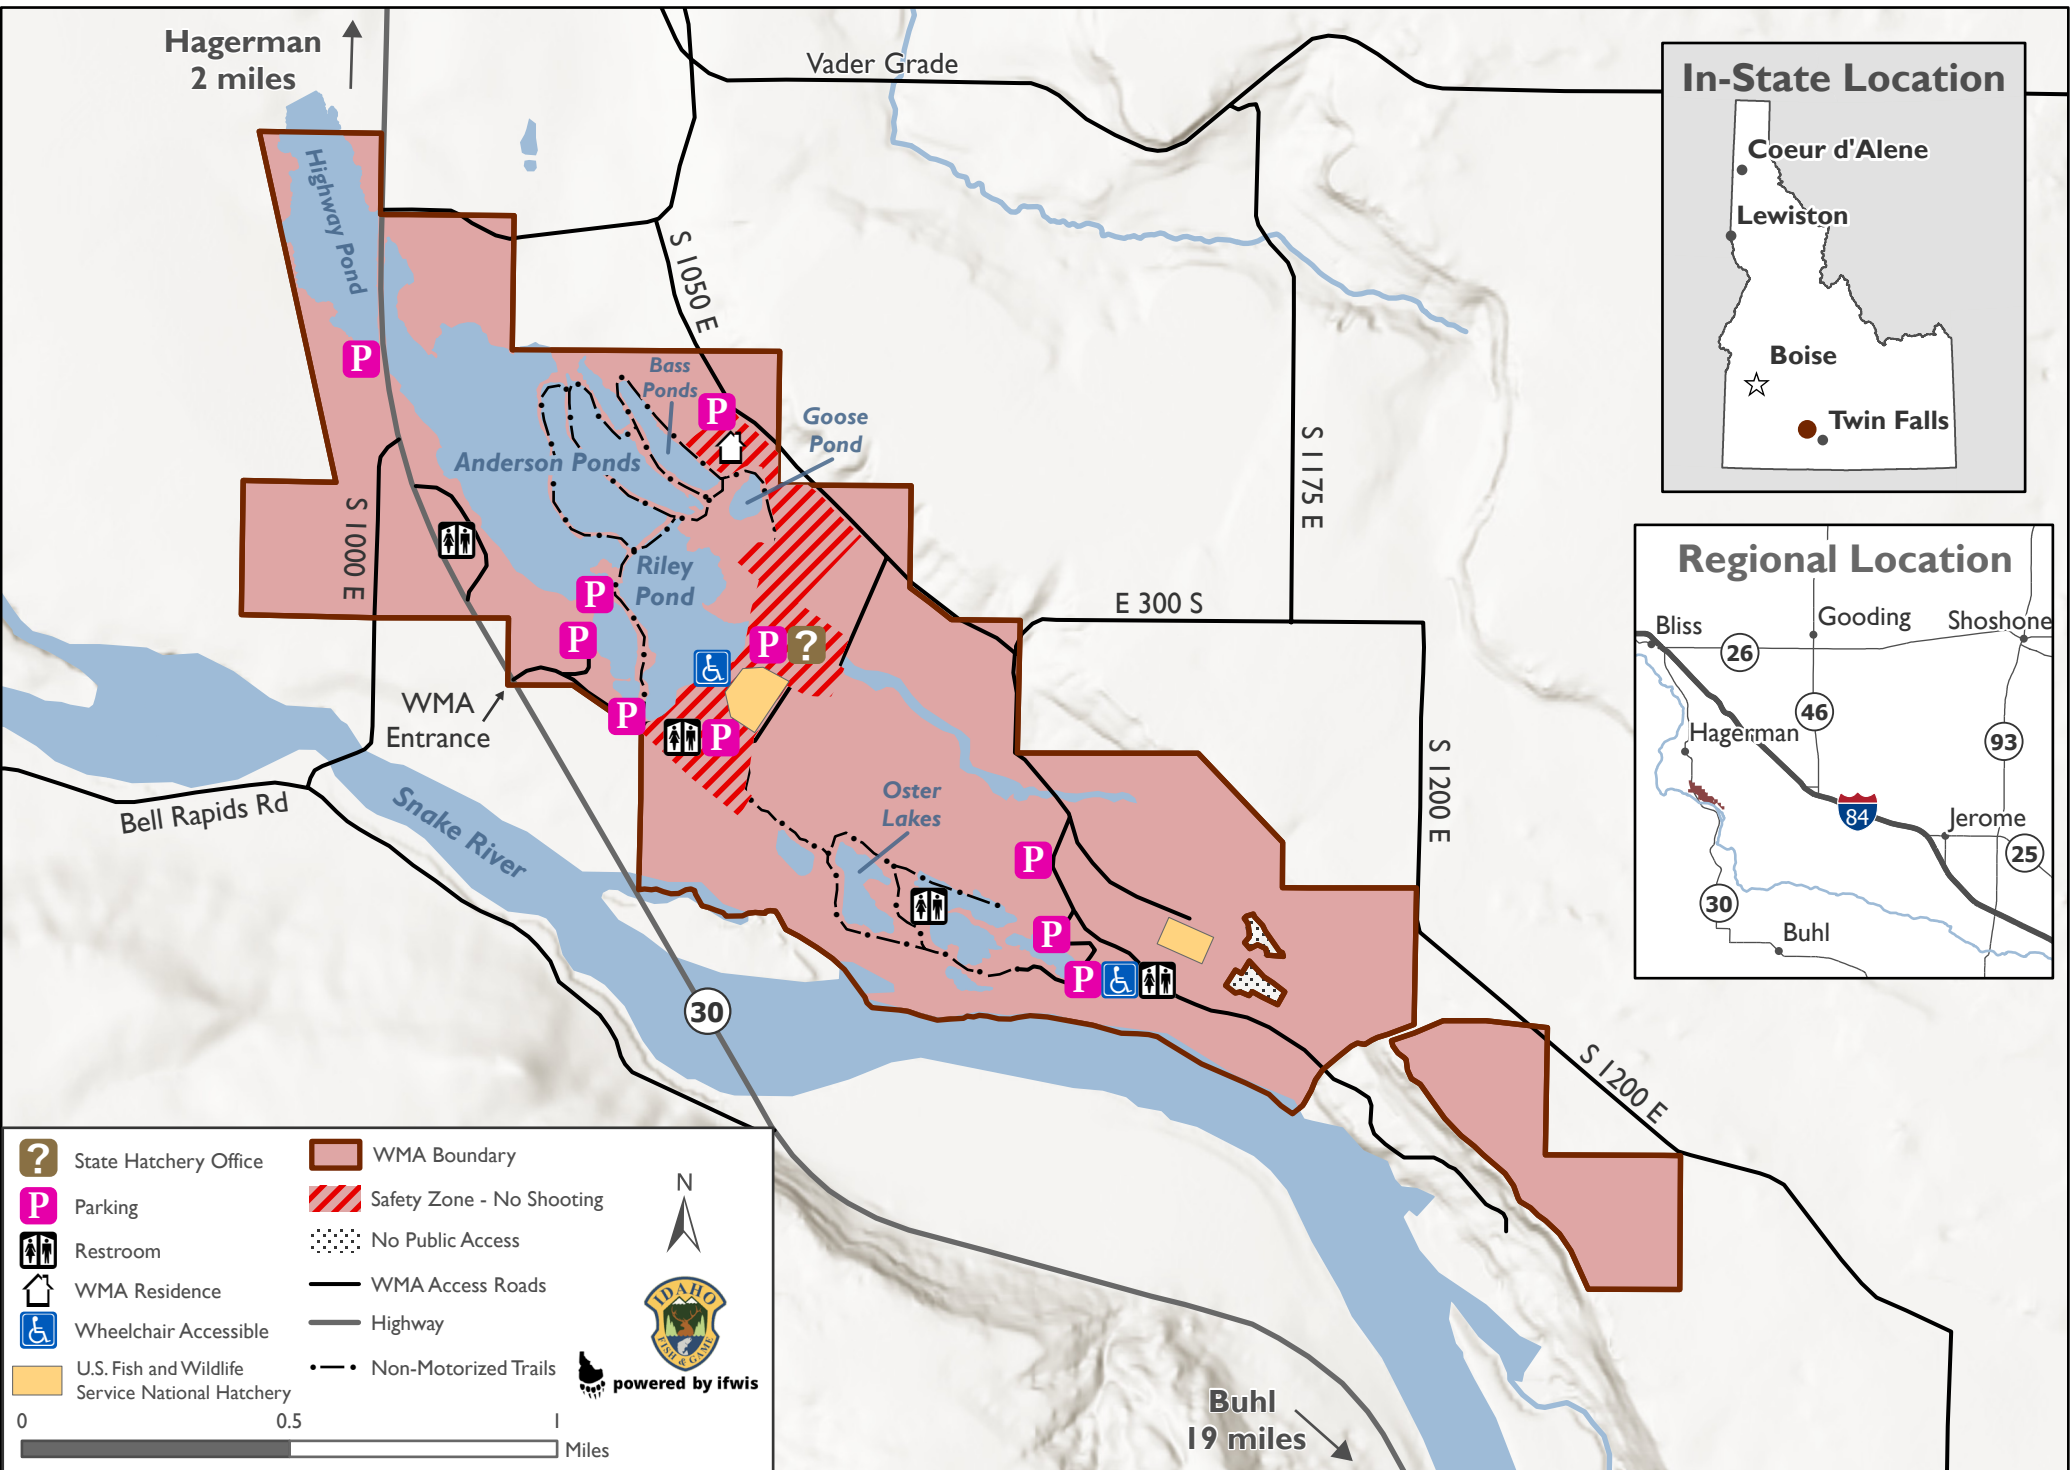

Hagerman Wildlife Management Area

State Hatchery Office	WMA Boundary
Parking	Safety Zone - No Shooting
Restroom	No Public Access
WMA Residence	WMA Access Roads
Wheelchair Accessible	Highway
U.S. Fish and Wildlife Service National Hatchery	Non-Motorized Trails

powered by ifwis

0 0.5 1 Miles