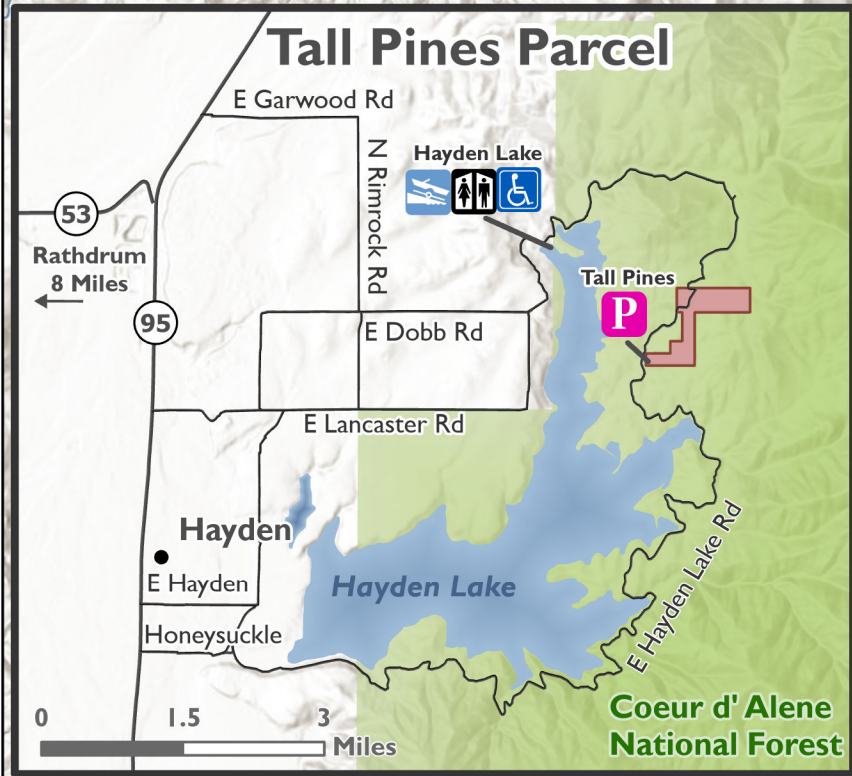

Pend Oreille Wildlife Management Area

	Boat Launch		Restroom
	Campground		Wheelchair Accessible
	IDFG Access Site		WMA Boundary
	Parking		

0 5 10 Miles

Pend Oreille WMA - Outlying Parcels

	Boat Launch		WMA Access Roads
	Restroom		Highway
	Wheelchair Accessible		
	Parking		
	WMA Boundary		