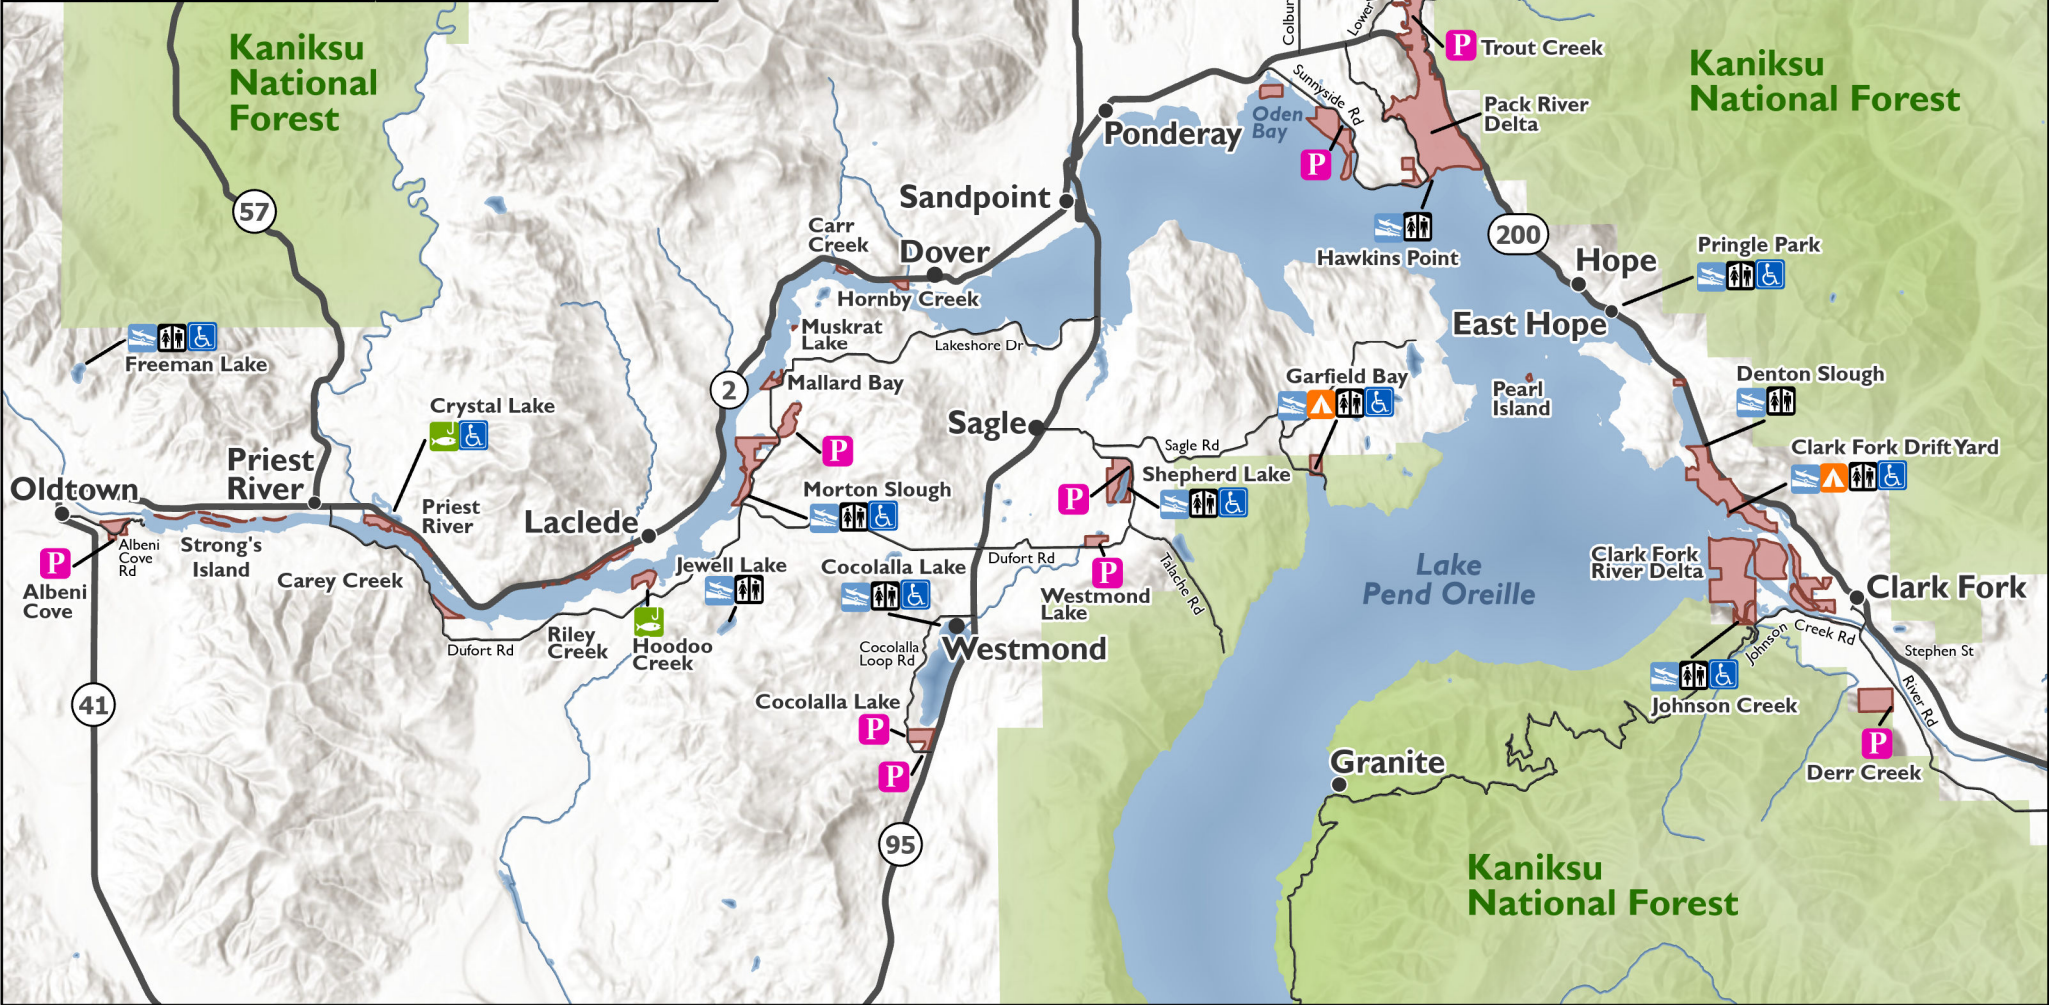

Pend Oreille Wildlife Management Area

	Boat Launch		Restroom
	Campground		Wheelchair Accessible
	IDFG Access Site		WMA Boundary
	Parking		

0 5 10 Miles

Pend Oreille WMA - Outlying Parcels

	Boat Launch		WMA Access Roads
	Restroom		Highway
	Wheelchair Accessible		
	Parking		
	WMA Boundary		