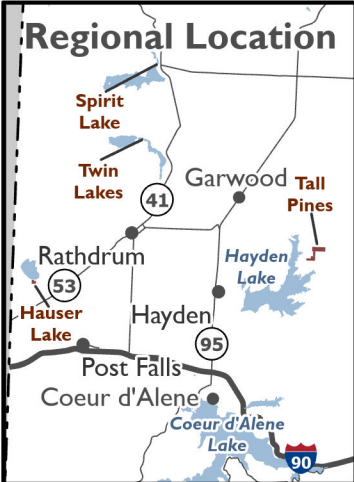

Pend Oreille Wildlife Management Area

	Boat Launch		Restroom
	Campground		Wheelchair Accessible
	IDFG Access Site		WMA Boundary
	Parking		

0 5 10 Miles

Pend Oreille WMA - Outlying Parcels

	Boat Launch		WMA Access Roads
	Restroom		Highway
	Wheelchair Accessible		
	Parking		
	WMA Boundary		