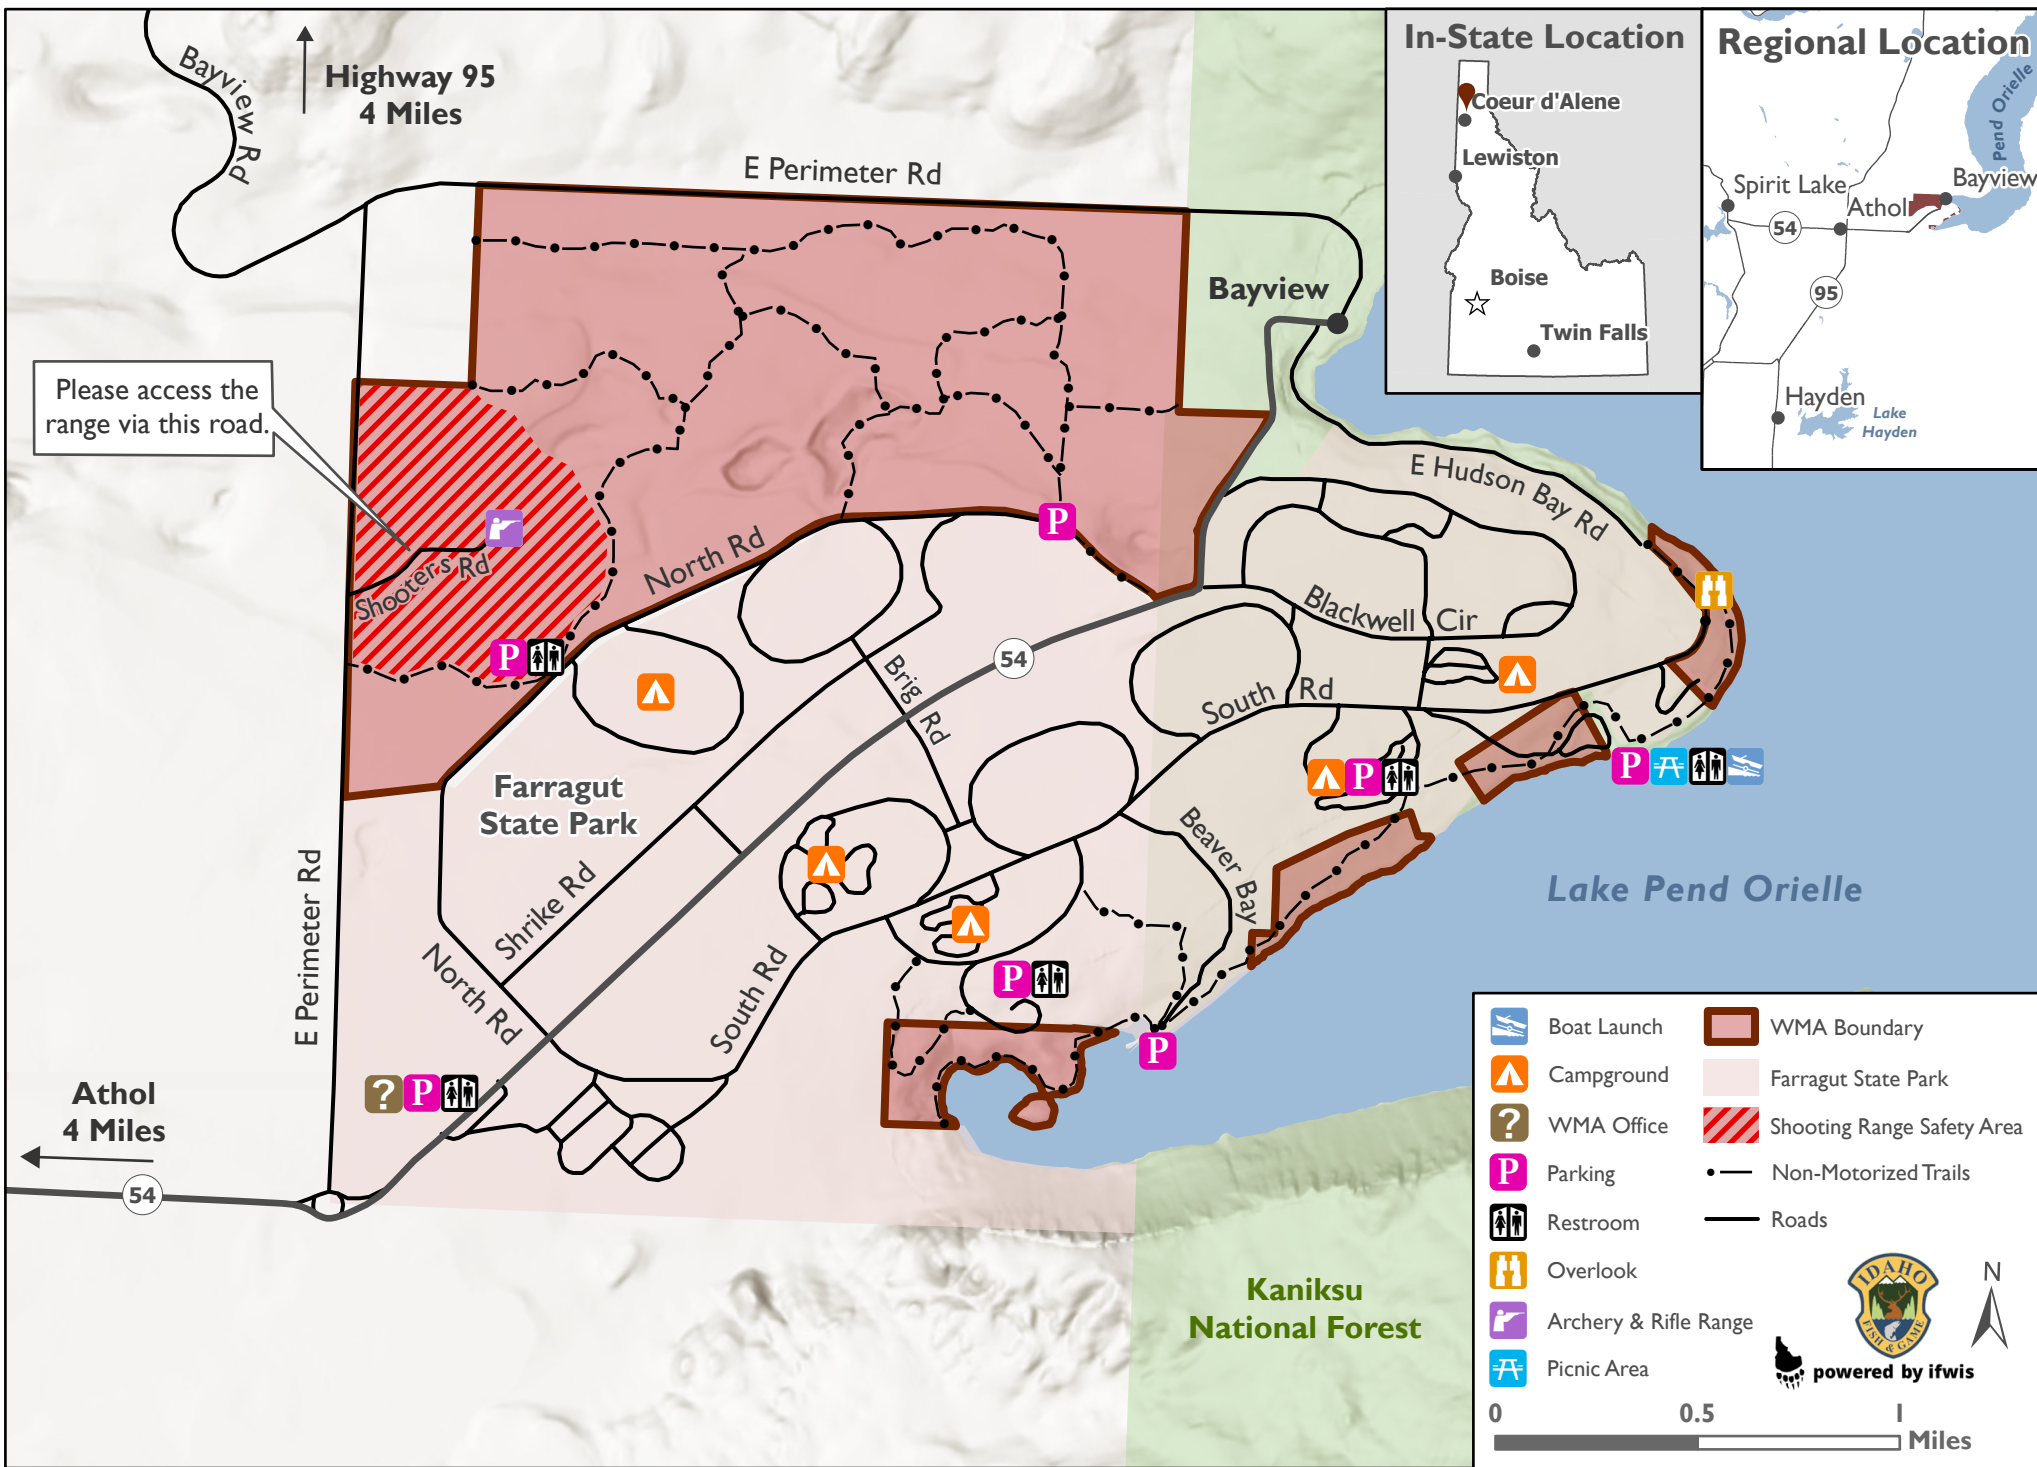

Farragut Wildlife Management Area

	Boat Launch		WMA Boundary
	Campground		Farragut State Park
	WMA Office		Shooting Range Safety Area
	Parking		Non-Motorized Trails
	Restroom		Roads
	Overlook		
	Archery & Rifle Range		
	Picnic Area		

powered by ifwis

0 0.5 1 Miles