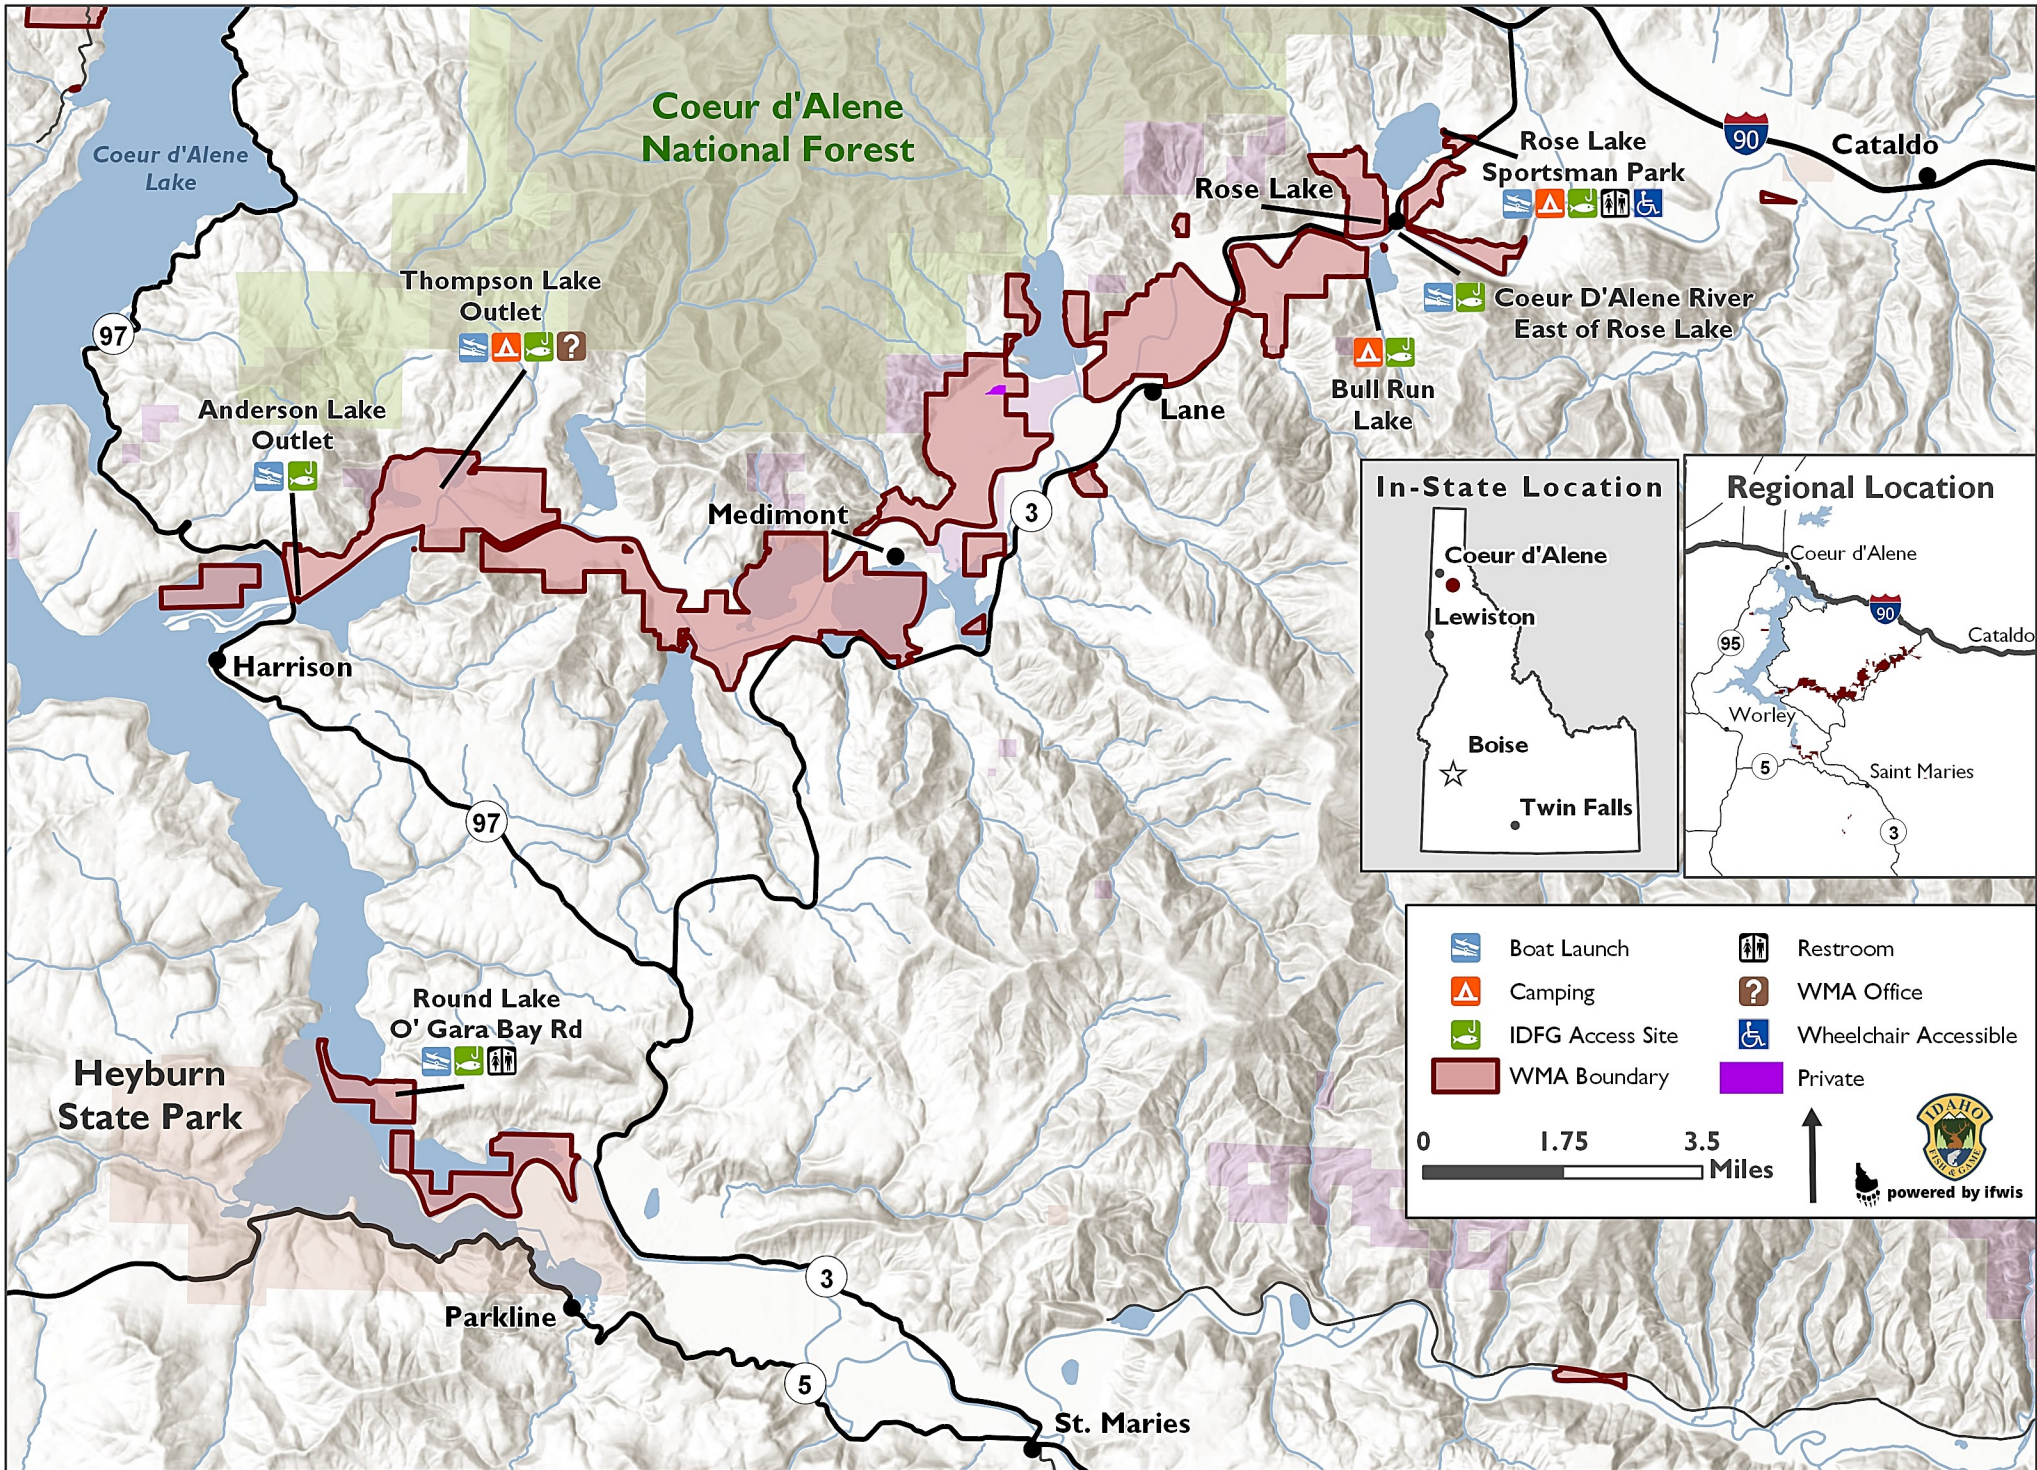

Coeur d'Alene River Wildlife Management Area

	Boat Launch		Restroom
	Camping		WMA Office
	IDFG Access Site		Wheelchair Accessible
	WMA Boundary		Private

0 1.75 3.5 Miles

powered by ifwis

Coeur d'Alene River WMA - Outlying Parcels