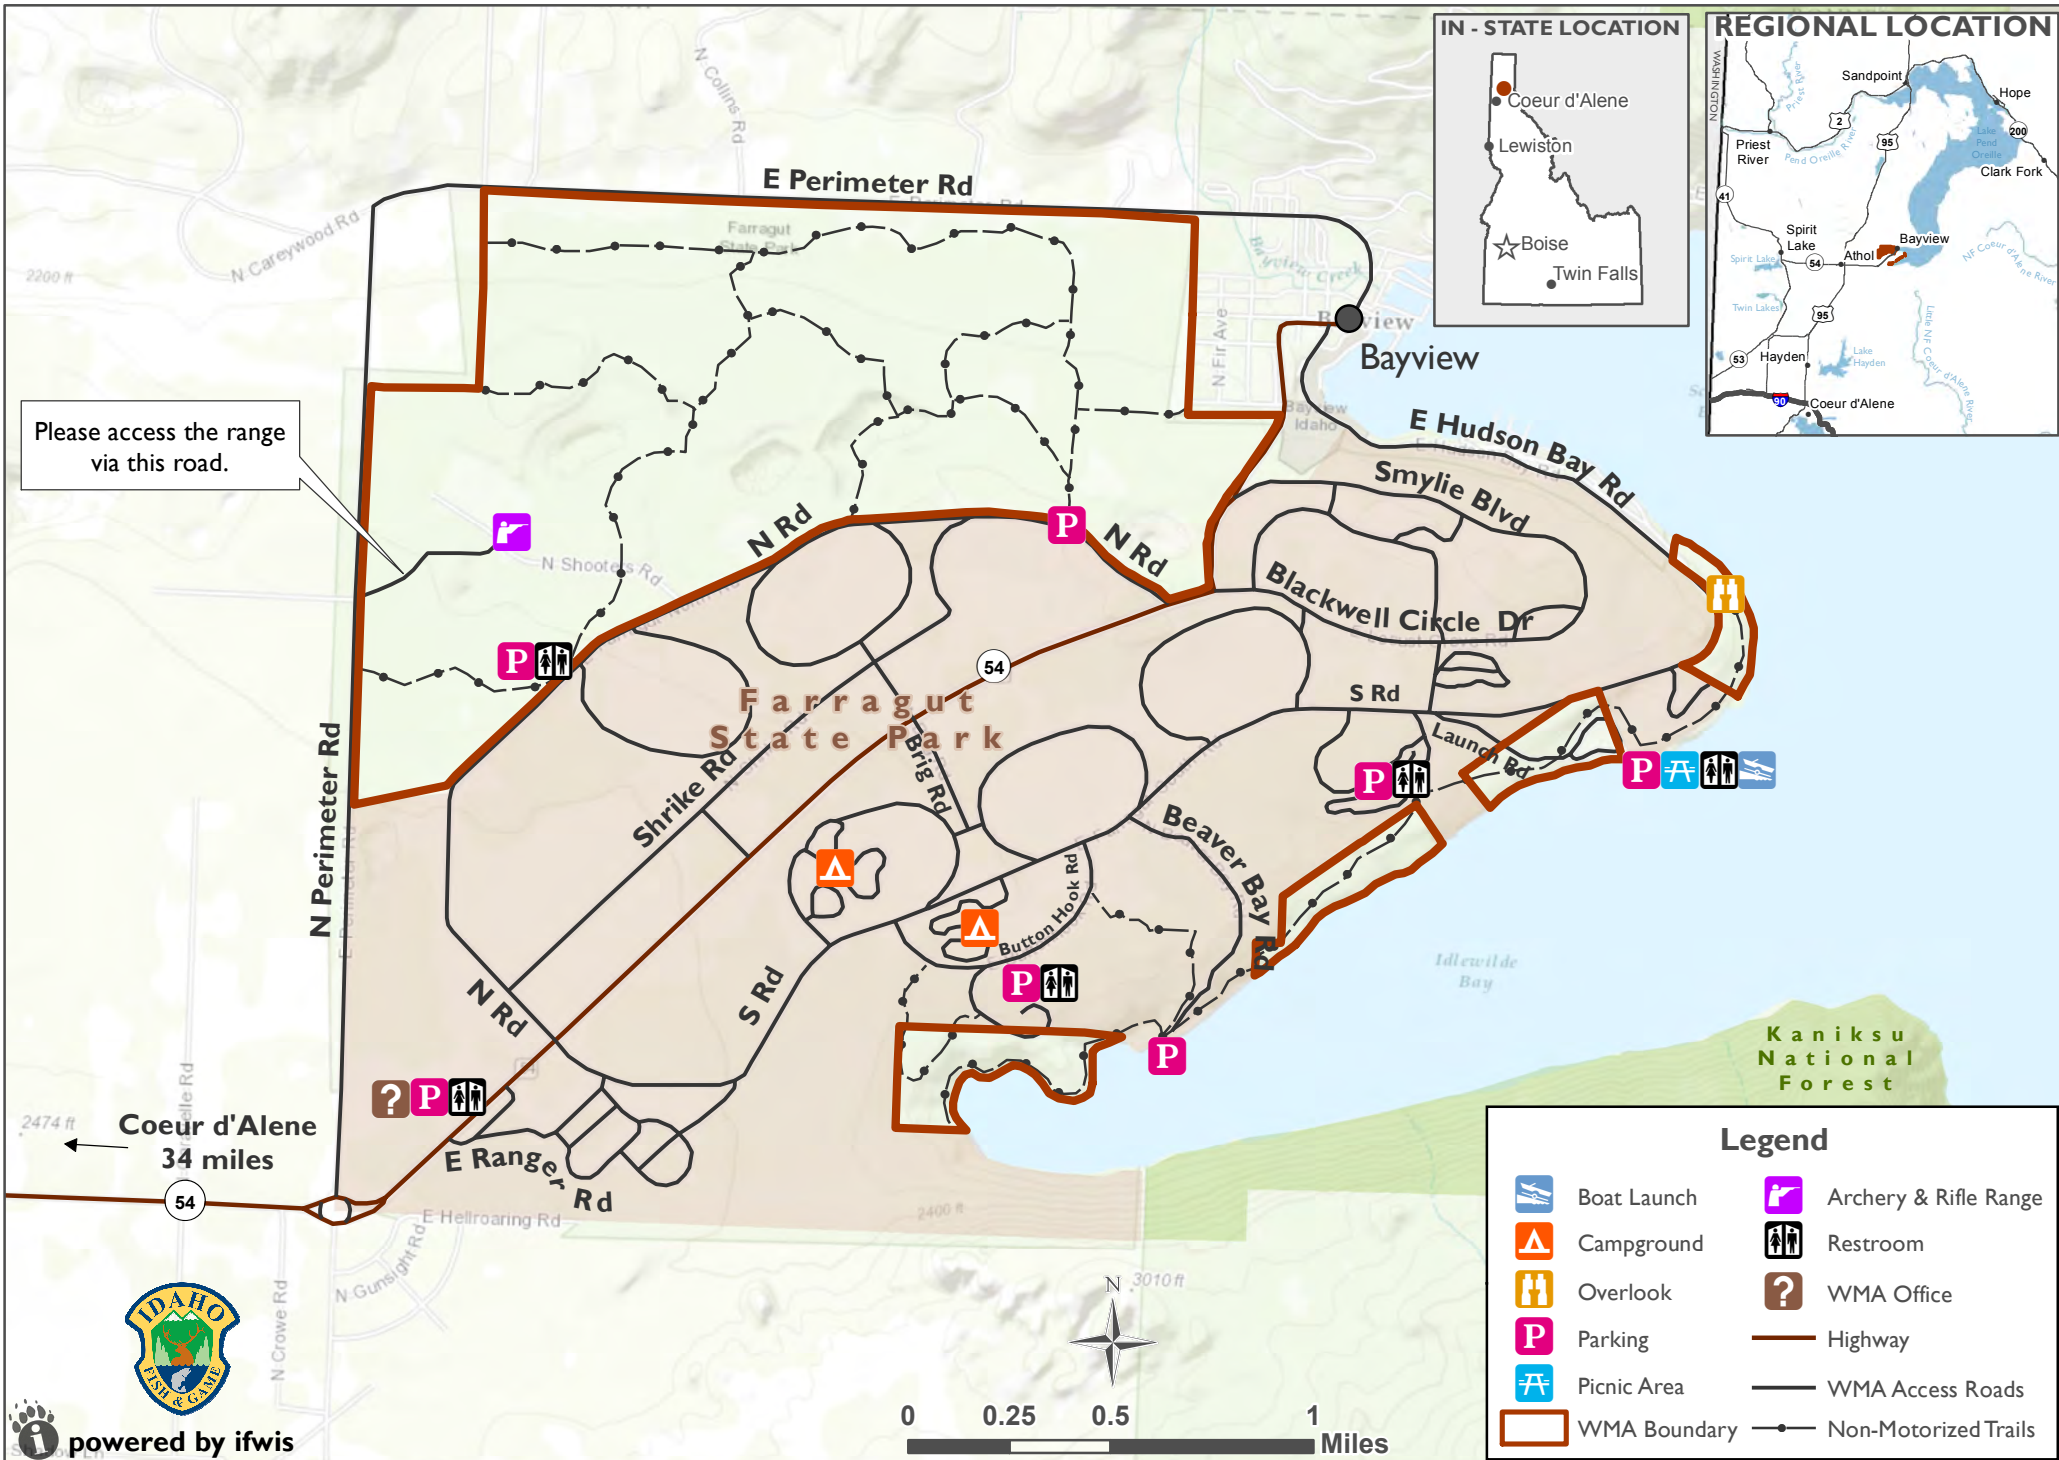

Farragut Wildlife Management Area

Please access the range via this road.