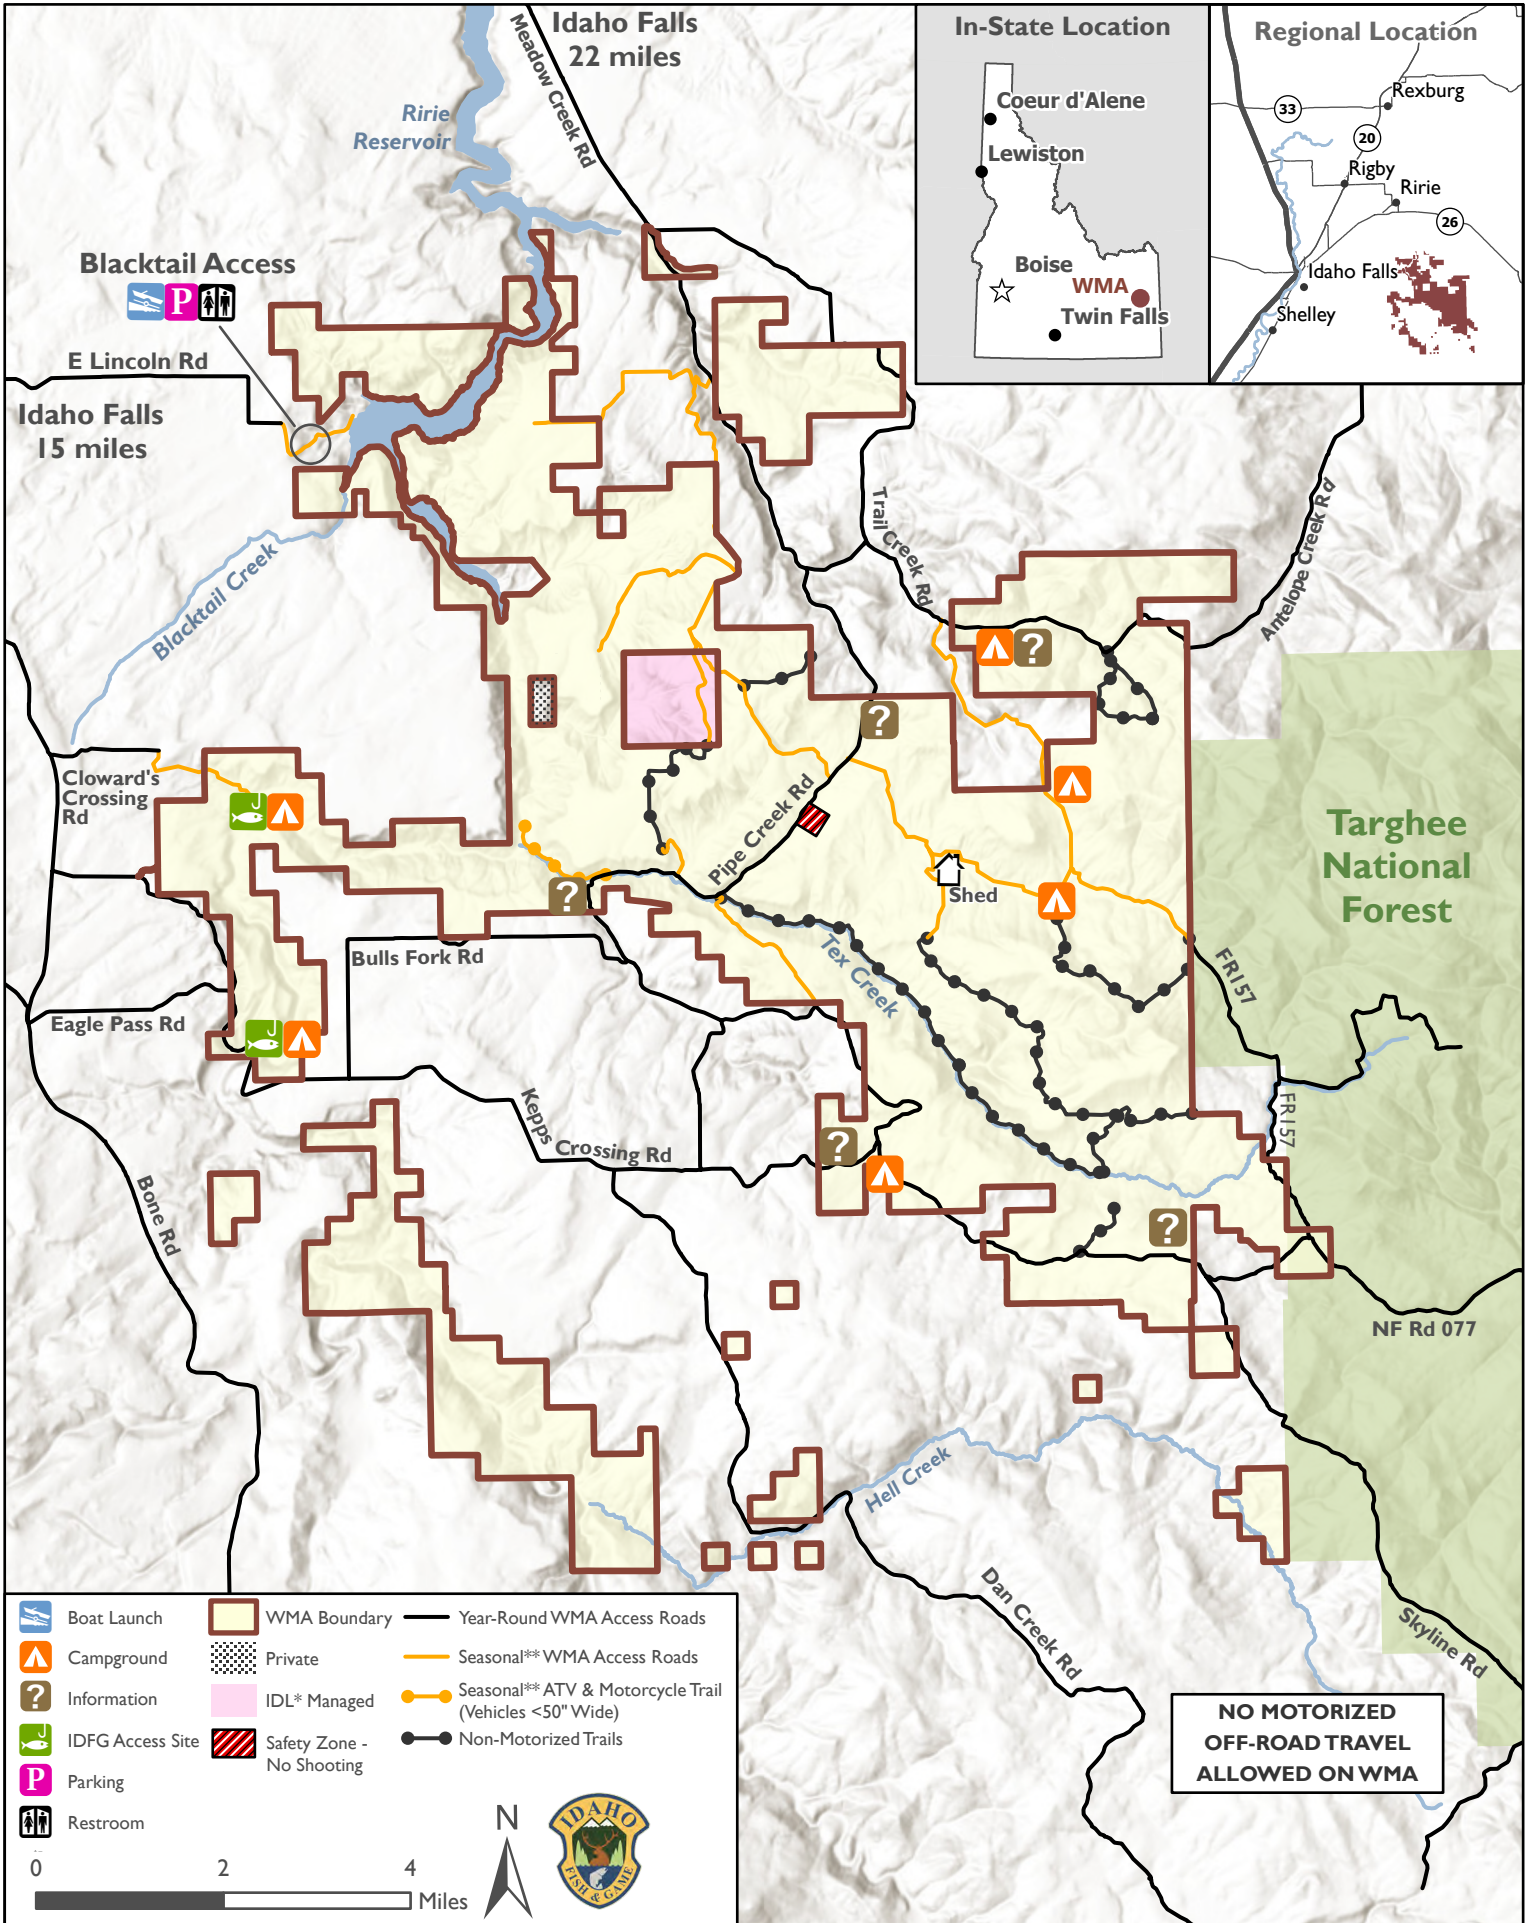

Tex Creek Wildlife Management Area

* IDL = Idaho Department of Lands, ** Seasonal = roads closed December 1 - April 15