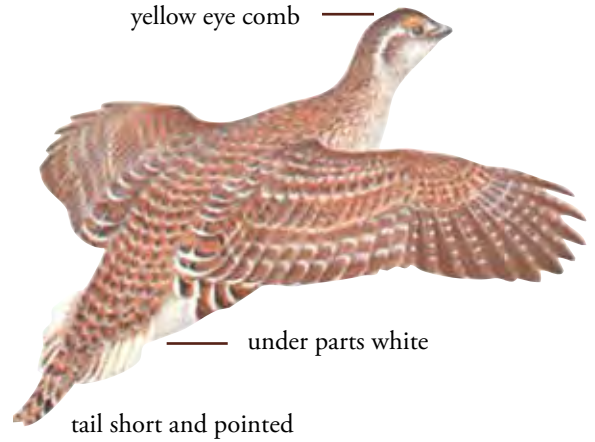

Sage-grouse

Sharp-tailed Grouse

Dusky (blue) Grouse

Hen Pheasant

Ruffed Grouse

(both brown and gray-colored birds exist in Idaho)

Spruce Grouse

Northern Bobwhite

Chukar

California Quail

Gray Partridge

Mountain Quail

Ring-necked Pheasant