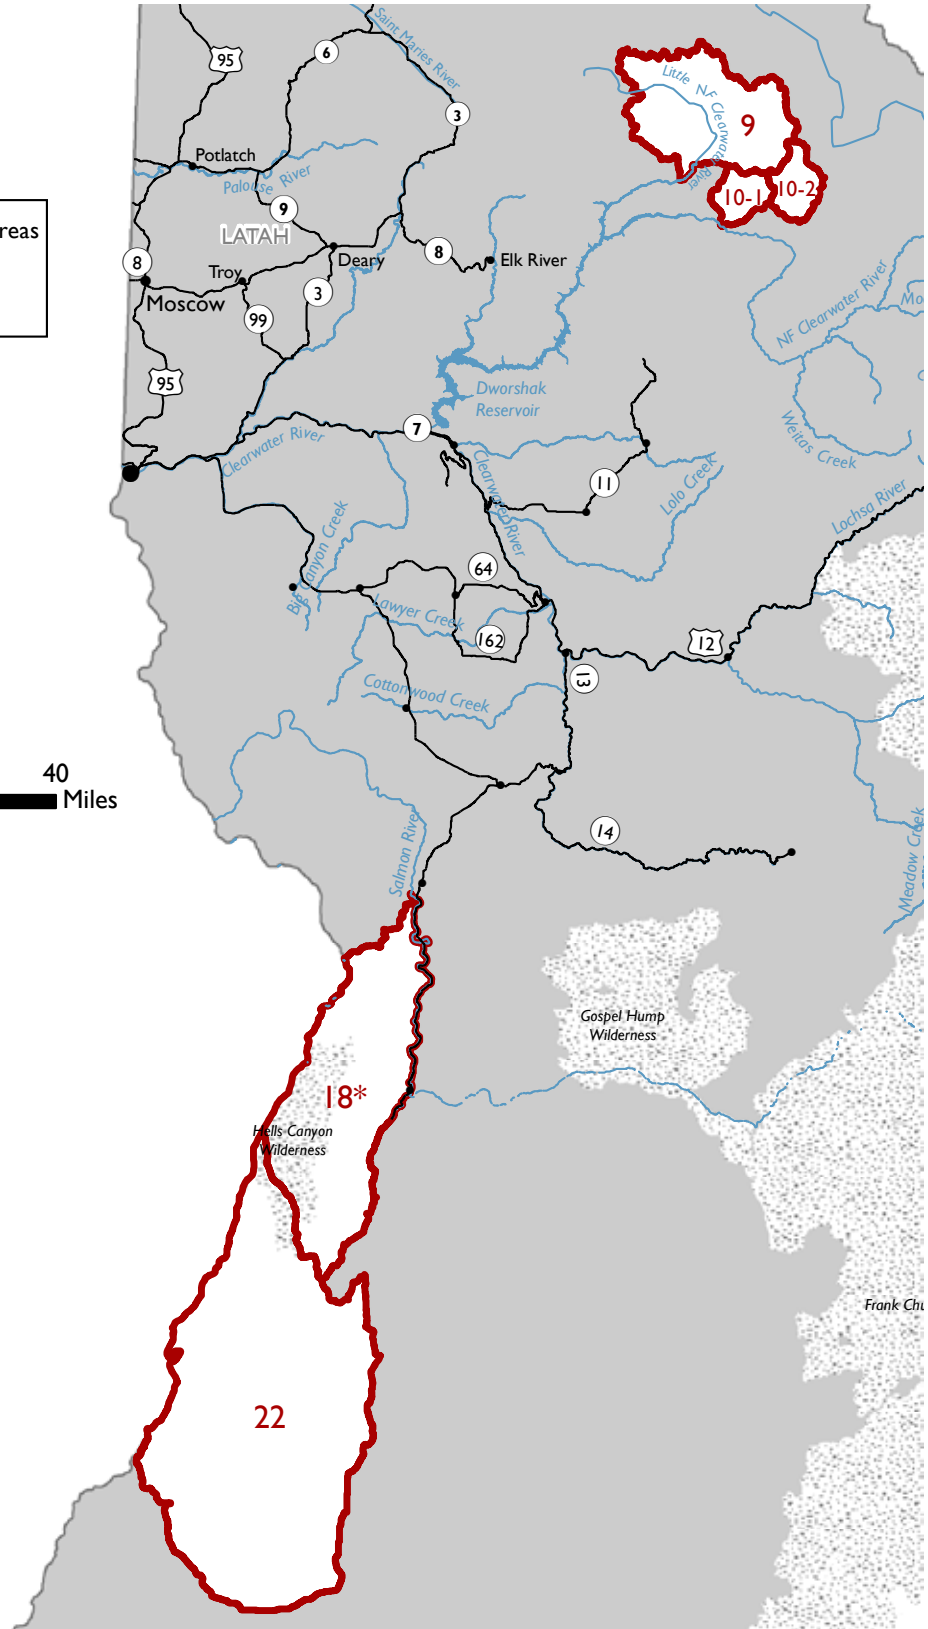

# Northern Idaho Mountain Goat Hunts

- Mountain Goat Hunt Areas
- Areas with No Hunts
- Wilderness Areas

0 10 20 40 Miles

GOAT

# Central Idaho Mountain Goat Hunts

GOAT

Blackfr