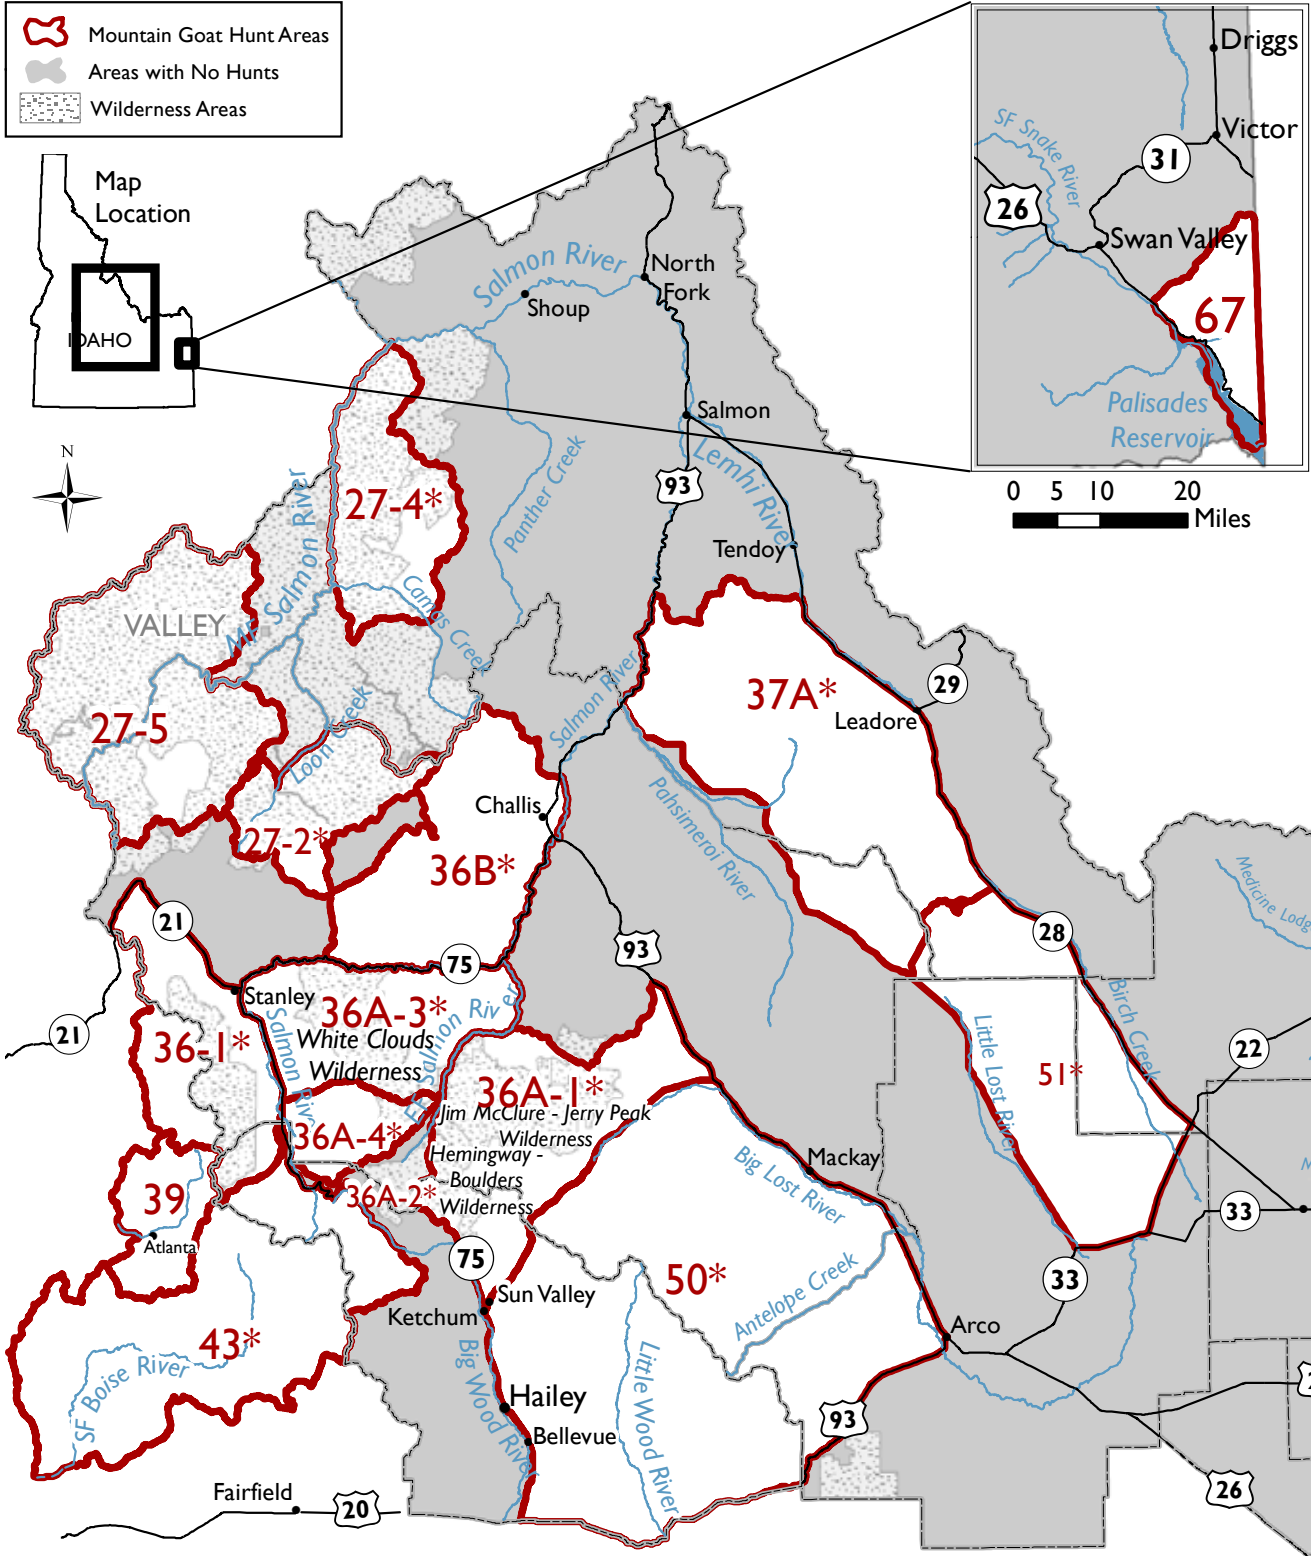

# Northern Idaho Mountain Goat Hunts

- Mountain Goat Hunt Areas
- Areas with No Hunts
- Wilderness Areas

0 10 20 40 Miles

GOAT

# Central Idaho Mountain Goat Hunts

GOAT

Blackfr