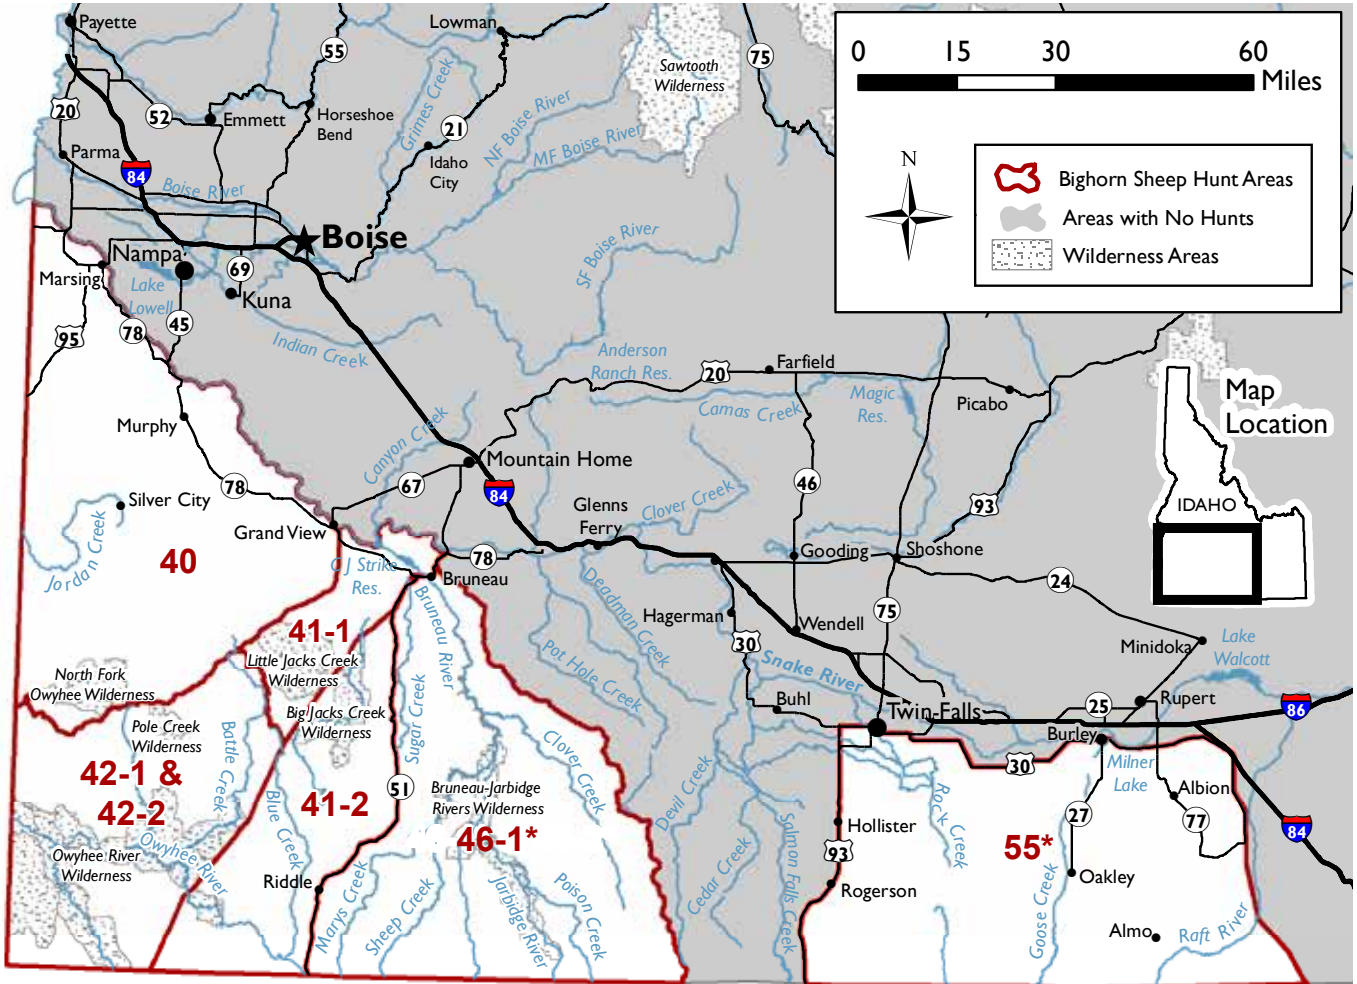

Rocky Mountain Bighorn Sheep Hunts

SHEEP

Rocky Mountain Bighorn Sheep Hunts

SHEEP

California Bighorn Sheep Hunts

SHEEP

Attention: Owyhee County Recreationists

Legislation approved in 2009 designated major portions of Owyhee County as wilderness, where access by motorized vehicles is forbidden by law.

A number of access routes were preserved for hunter access. Please check your maps and abide by wilderness regulations.

Maps showing wilderness boundaries can be found at Bruneau, Owyhee and Jarbidge offices of the Bureau of Land Management.

For More Information, Please Contact
**BLM Boise District @ 208-384-3300 or the BLM
Twin Falls District @ 208-736-2350; or visit the
website @ www.blm.gov/idaho**