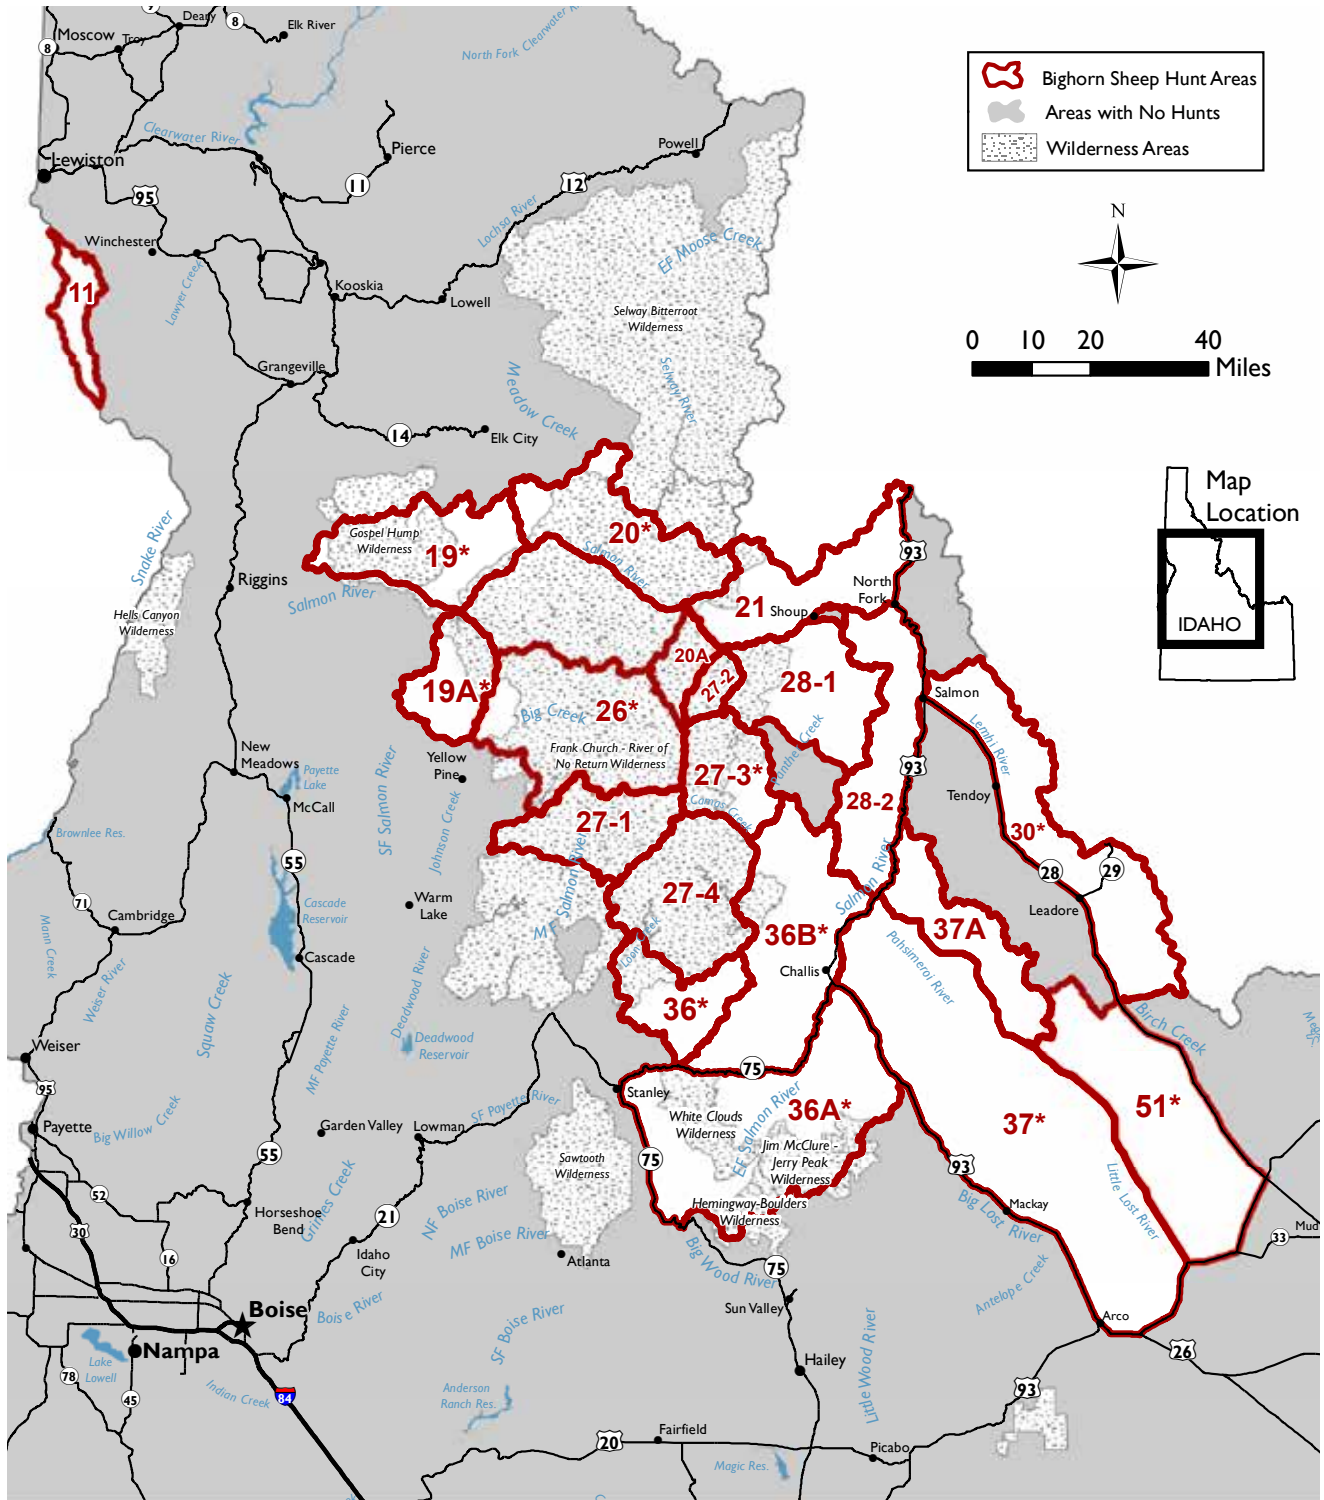

Rocky Mountain Bighorn Sheep Hunts

SHEEP

Rocky Mountain Bighorn Sheep Hunts

SHEEP

California Bighorn Sheep Hunts

SHEEP

Attention: Owyhee County Recreationists

Legislation approved in 2009 designated major portions of Owyhee County as wilderness, where access by motorized vehicles is forbidden by law.

A number of access routes were preserved for hunter access. Please check your maps and abide by wilderness regulations.

Maps showing wilderness boundaries can be found at Bruneau, Owyhee and Jarbidge offices of the Bureau of Land Management.

For More Information, Please Contact
**BLM Boise District @ 208-384-3300 or the BLM
Twin Falls District @ 208-736-2350; or visit the
website @ www.blm.gov/idaho**