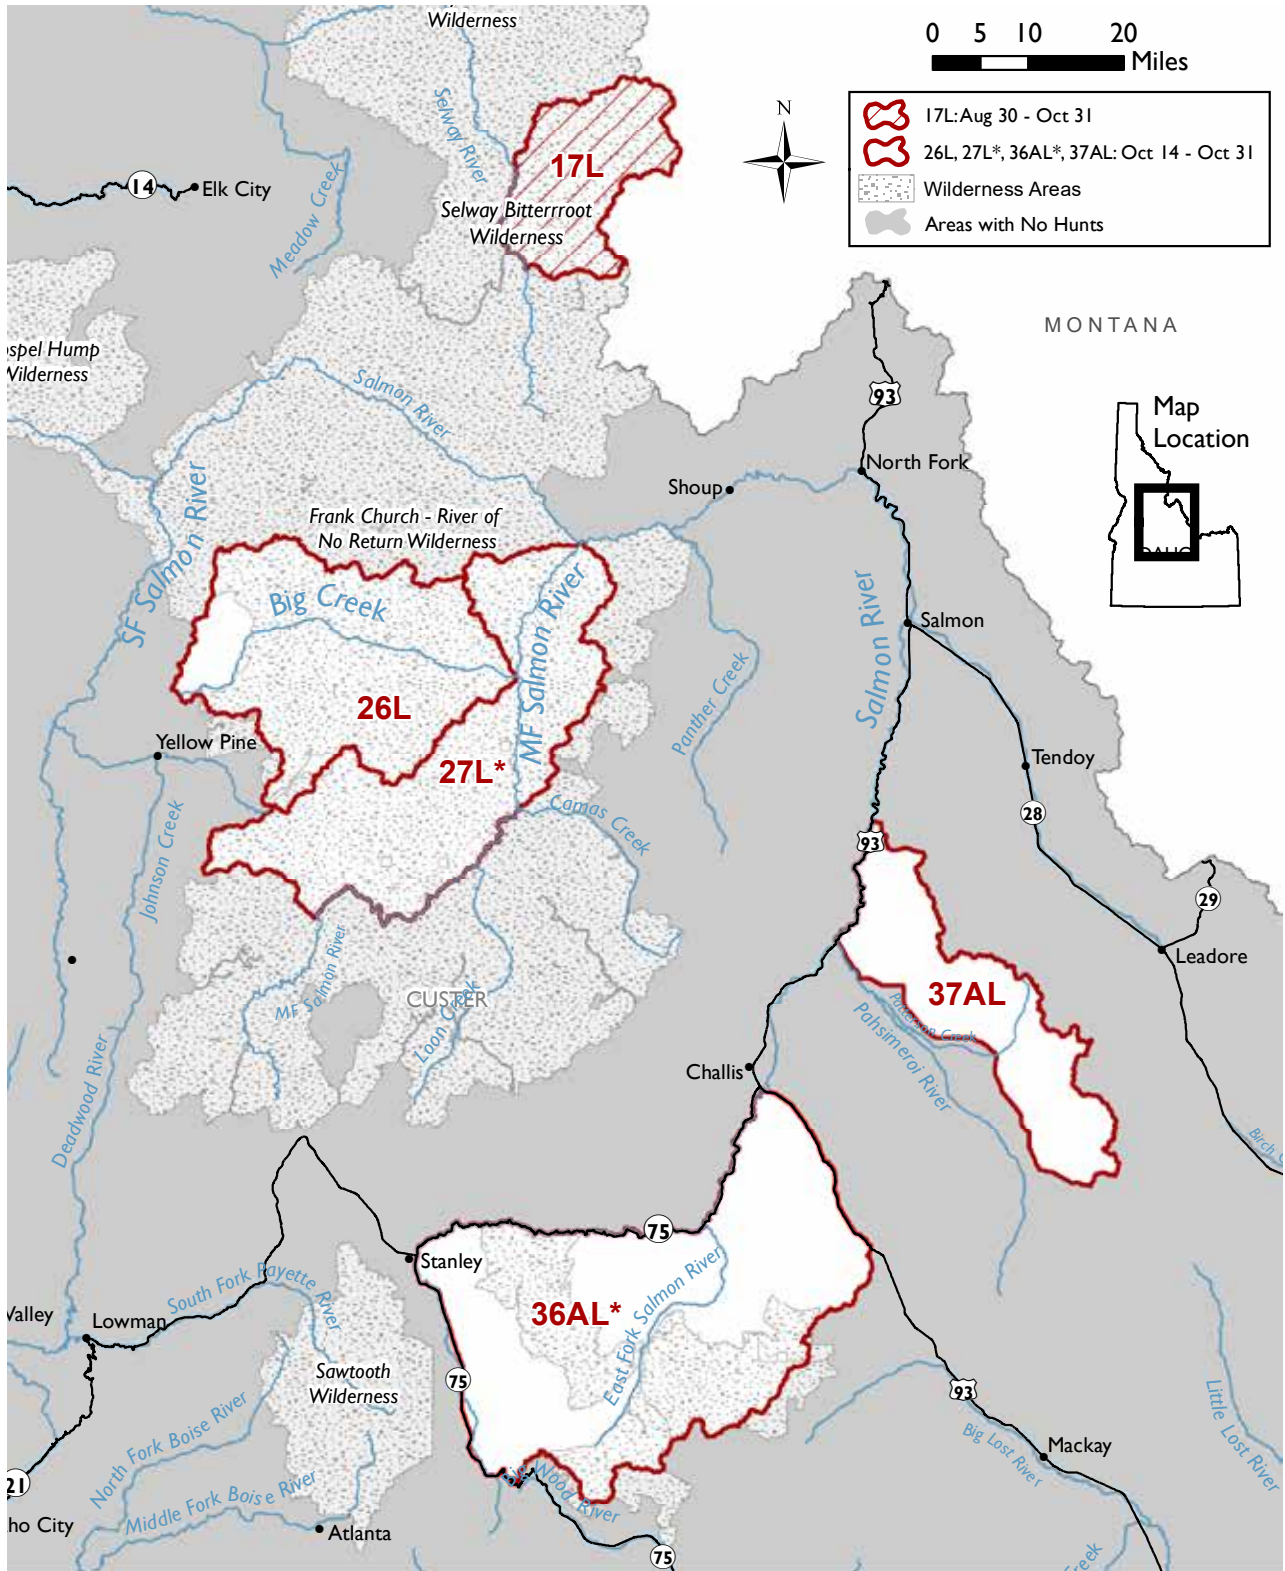

Rocky Mountain Bighorn Sheep Hunts

SHEEP

Rocky Mountain Bighorn Sheep Hunts

SHEEP

California Bighorn Sheep Hunts

SHEEP

Attention: Owyhee County Recreationists

Legislation approved in 2009 designated major portions of Owyhee County as wilderness, where access by motorized vehicles is forbidden by law.

A number of access routes were preserved for hunter access. Please check your maps and abide by wilderness regulations.

Maps showing wilderness boundaries can be found at Bruneau, Owyhee and Jarbidge offices of the Bureau of Land Management.

For More Information, Please Contact
**BLM Boise District @ 208-384-3300 or the BLM
Twin Falls District @ 208-736-2350; or visit the
website @ www.blm.gov/idaho**