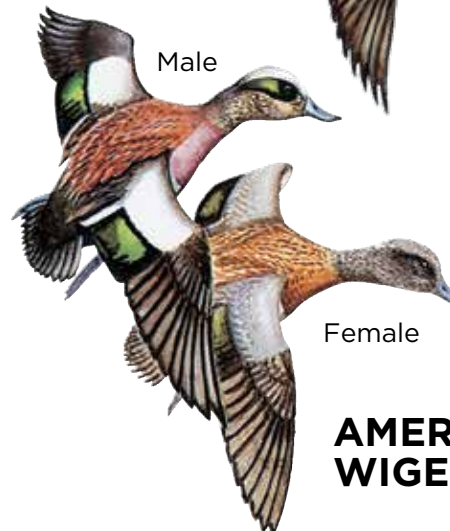

Swans have up to a seven-foot wingspan and weigh up to 30 pounds. Young swans (cygnets), are a medium gray color, with paler belly and wing linings, and smaller than adults. Swans fly with a slow, distinct wing beat.

Male

Female

WOOD DUCK

Male

Female

NORTHERN SHOVELER

Male

Female

BLUE-WINGED TEAL

Male

Female

GREEN-WINGED TEAL

Male

Female

GADWALL

Male

Female

Male

Female

AMERICAN WIGEON

CANVASBACK

Male

Female

COMMON GOLDENEYE