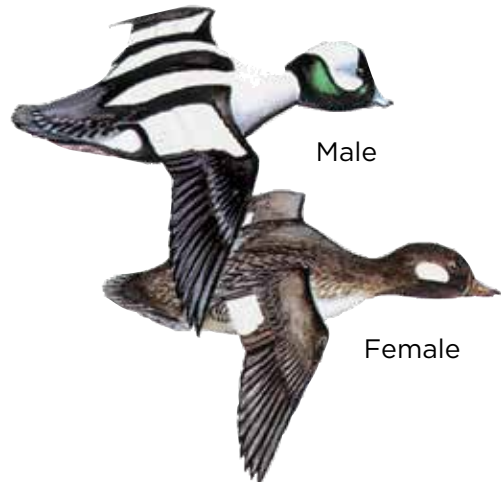

BUFFLEHEAD

Male

Female

SPECIAL SHORTER SEASONS FOR SCAUP
SEE PAGE 8