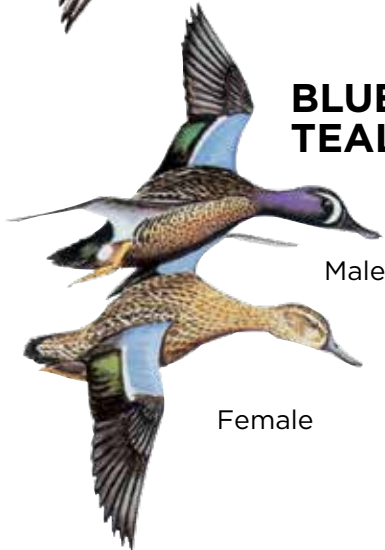

Swans have up to a seven-foot wingspan and weigh up to 30 pounds. Young swans (cygnets), are a medium gray color, with paler belly and wing linings, and smaller than adults. Swans fly with a slow, distinct wing beat.

Snow and Ross's geese are also white, but are much smaller and have black wing tips.

Swans are much larger and have longer necks, but they can be mistaken for light geese and are vulnerable to accidental and illegal shooting. Make sure you know the difference.

Male

Female

WOOD DUCK

Male

Female

NORTHERN SHOVELER

Male

Female

BLUE-WINGED TEAL

Male

Female

GREEN-WINGED TEAL

Male

Female

GADWALL

Male