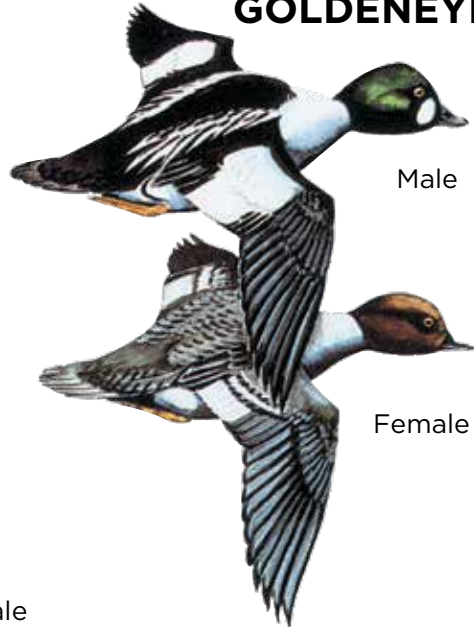

Swans have up to a seven-foot wingspan and weigh up to 30 pounds. Young swans (cygnets), are a medium gray color, with paler belly and wing linings, and smaller than adults. Swans fly with a slow, distinct wing beat.

BLUE-WINGED TEAL

Male

Female

GREEN-WINGED TEAL

Male

Female

GADWALL

Male

Female

Male

Female

AMERICAN WIGEON

CANVASBACK

Male

Female

COMMON GOLDENEYE

Male

Female

Female

REDHEAD

Male

SCAUP

Male

Female