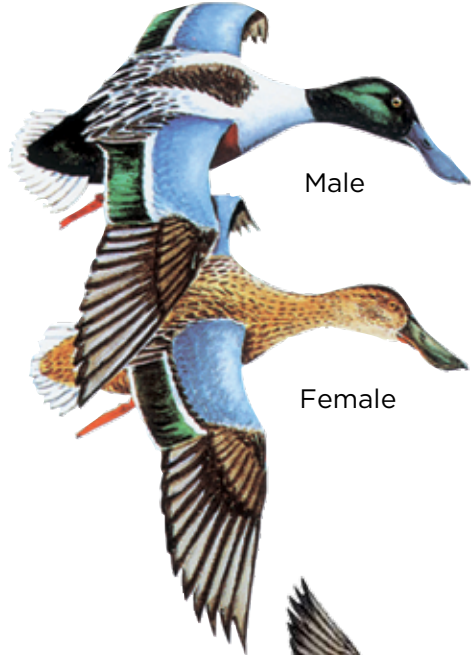

Swans have up to a seven-foot wingspan and weigh up to 30 pounds. Young swans (cygnets), are a medium gray color, with paler belly and wing linings, and smaller than adults. Swans fly with a slow, distinct wing beat.

Snow and Ross's geese are also white, but are much smaller and have black wing tips.

Swans are much larger and have longer necks, but they can be mistaken for light geese and are vulnerable to accidental and illegal shooting. Make sure you know the difference.

Male

Female

WOOD DUCK

Male

Female

NORTHERN SHOVELER

Male

Female

BLUE-WINGED TEAL

Male

Female

GREEN-WINGED TEAL

Male

Female

GADWALL

Male