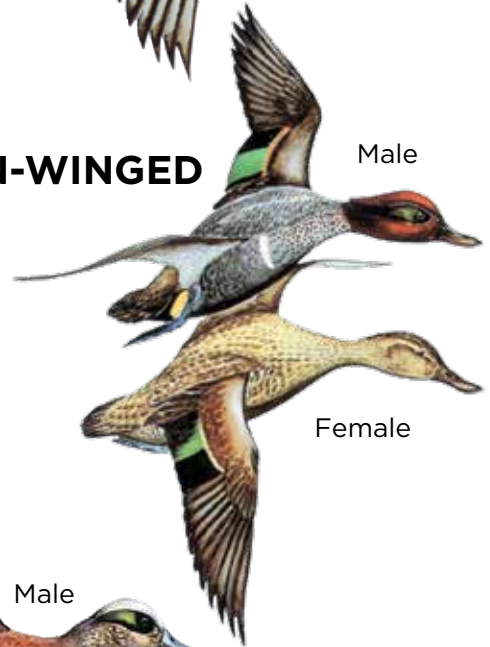

Male

GREEN-WINGED TEAL

Male

Female