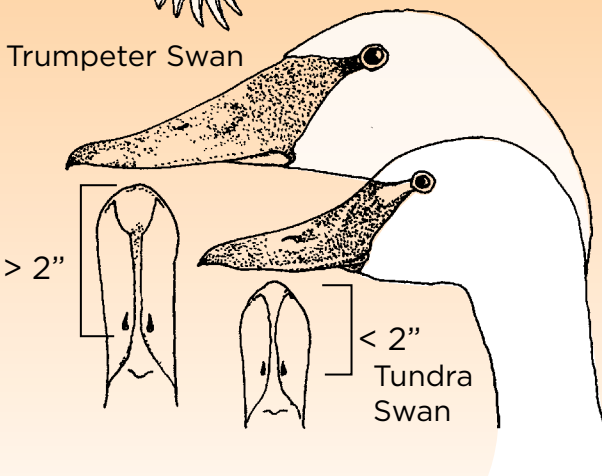

Report all sightings of swans with neck collars to the nearest IDFG office. (See page 4)