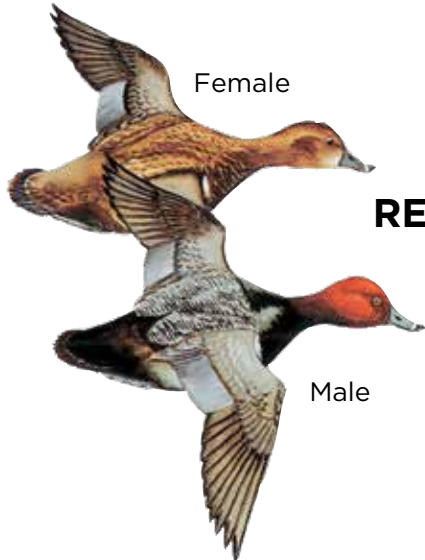

Swans have up to a seven-foot wingspan and weigh up to 30 pounds. Young swans (cygnets), are a medium gray color, with paler belly and wing linings, and smaller than adults. Swans fly with a slow, distinct wing beat.

BLUE-WINGED TEAL

Male

Female

GREEN-WINGED TEAL

Male

Female

GADWALL

Male

Female

Male

Female

AMERICAN WIGEON

CANVASBACK

Male

Female

COMMON GOLDENEYE

Male

Female

Female

REDHEAD

Male

SCAUP

Male

Female