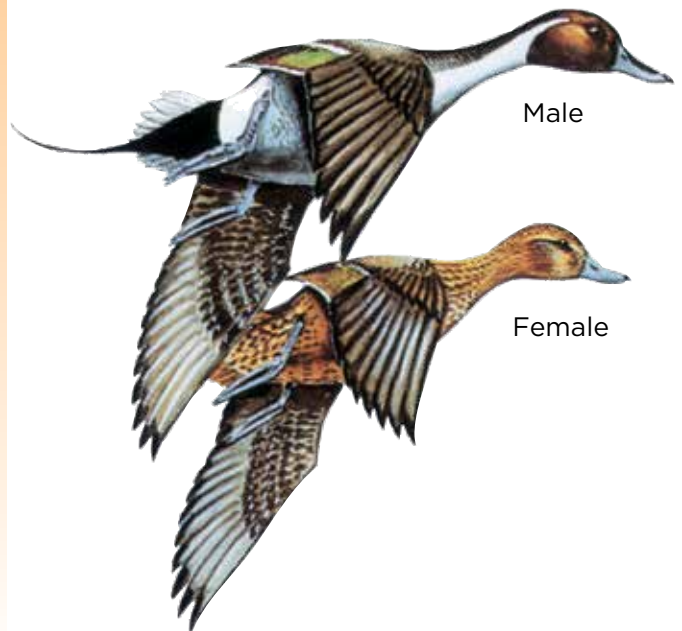

Swans have up to a seven-foot wingspan and weigh up to 30 pounds. Young swans (cygnets), are a medium gray color, with paler belly and wing linings, and smaller than adults. Swans fly with a slow, distinct wing beat.

Snow and Ross's geese are also white, but are much smaller and have black wing tips.

Swans are much larger and have longer necks, but they can be mistaken for light geese and are vulnerable to accidental and illegal shooting. Make sure you know the difference.

Report all sightings of swans with neck collars to the nearest IDFG office. (See page 4)

Trumpeter Swan

> 2"

< 2"
Tundra Swan

MALLARD

Male

Female

NORTHERN PINTAIL

Male

Female

WOOD DUCK

Male

Female

NORTHERN SHOVELER

Male

Female