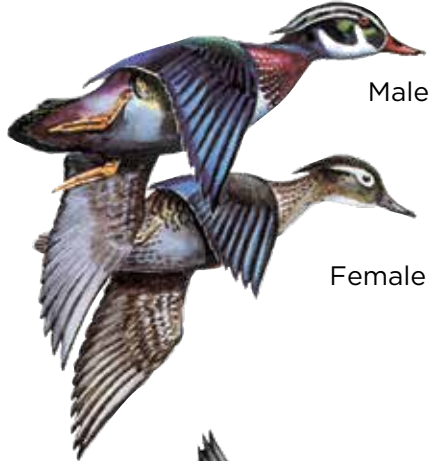

Swans have up to a seven-foot wingspan and weigh up to 30 pounds. Young swans (cygnets), are a medium gray color, with paler belly and wing linings, and smaller than adults. Swans fly with a slow, distinct wing beat.

Snow and Ross's geese are also white, but are much smaller and have black wing tips.

Swans are much larger and have longer necks, but they can be mistaken for light geese and are vulnerable to accidental and illegal shooting. Make sure you know the difference.

Report all sightings of swans with neck collars to the nearest IDFG office. (See page 4)

Trumpeter Swan

> 2"

< 2"
Tundra Swan

MALLARD

Male

Female

NORTHERN PINTAIL

Male

Female

WOOD DUCK

Male

Female

NORTHERN SHOVELER

Male

Female