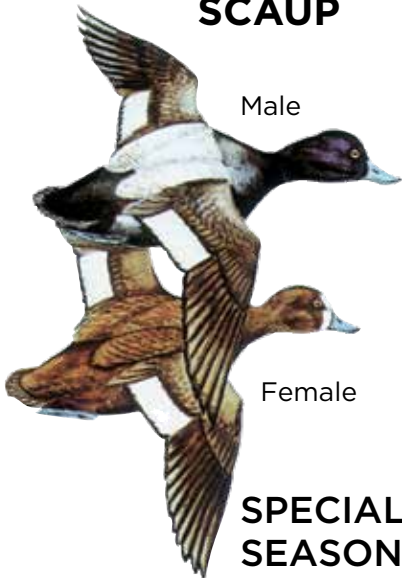

CANADA GOOSE

TUNDRA SWAN

LIMITED SWAN HUNT
SEE PAGE 12

Adult

Juvenile

SNOW GOOSE

Snow geese
have black wing tips

WHITE-FRONTED GOOSE

KNOW YOUR TARGET!

Swan hunting is restricted

Two species of swan are found in Idaho: tundra and trumpeter swans. A limited swan hunt will take place in Benewah, Bonner, Boundary, and Kootenai counties in the Panhandle Region only, during fall 2021.

Swans have up to a seven-foot wingspan and weigh up to 30 pounds. Young swans (cygnets), are a medium gray color, with paler belly and wing linings, and smaller than adults. Swans fly with a slow, distinct wing beat.

Male

Female

Female

REDHEAD

Male

SCAUP

Male

Female