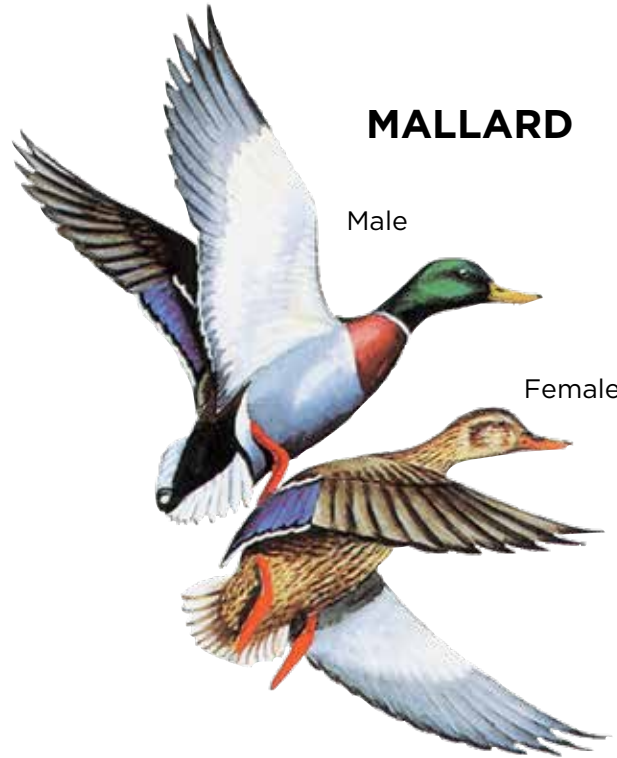

Swans have up to a seven-foot wingspan and weigh up to 30 pounds. Young swans (cygnets), are a medium gray color, with paler belly and wing linings, and smaller than adults. Swans fly with a slow, distinct wing beat.

Snow and Ross's geese are also white, but are much smaller and have black wing tips.

Swans are much larger and have longer necks, but they can be mistaken for light geese and are vulnerable to accidental and illegal shooting. Make sure you know the difference.

Report all sightings of swans with neck collars to the nearest IDFG office. (See page 4)

Trumpeter Swan

> 2"

< 2"
Tundra Swan

MALLARD

Male

Female

NORTHERN PINTAIL

Male

Female

WOOD DUCK

Male

Female

NORTHERN SHOVELER

Male

Female