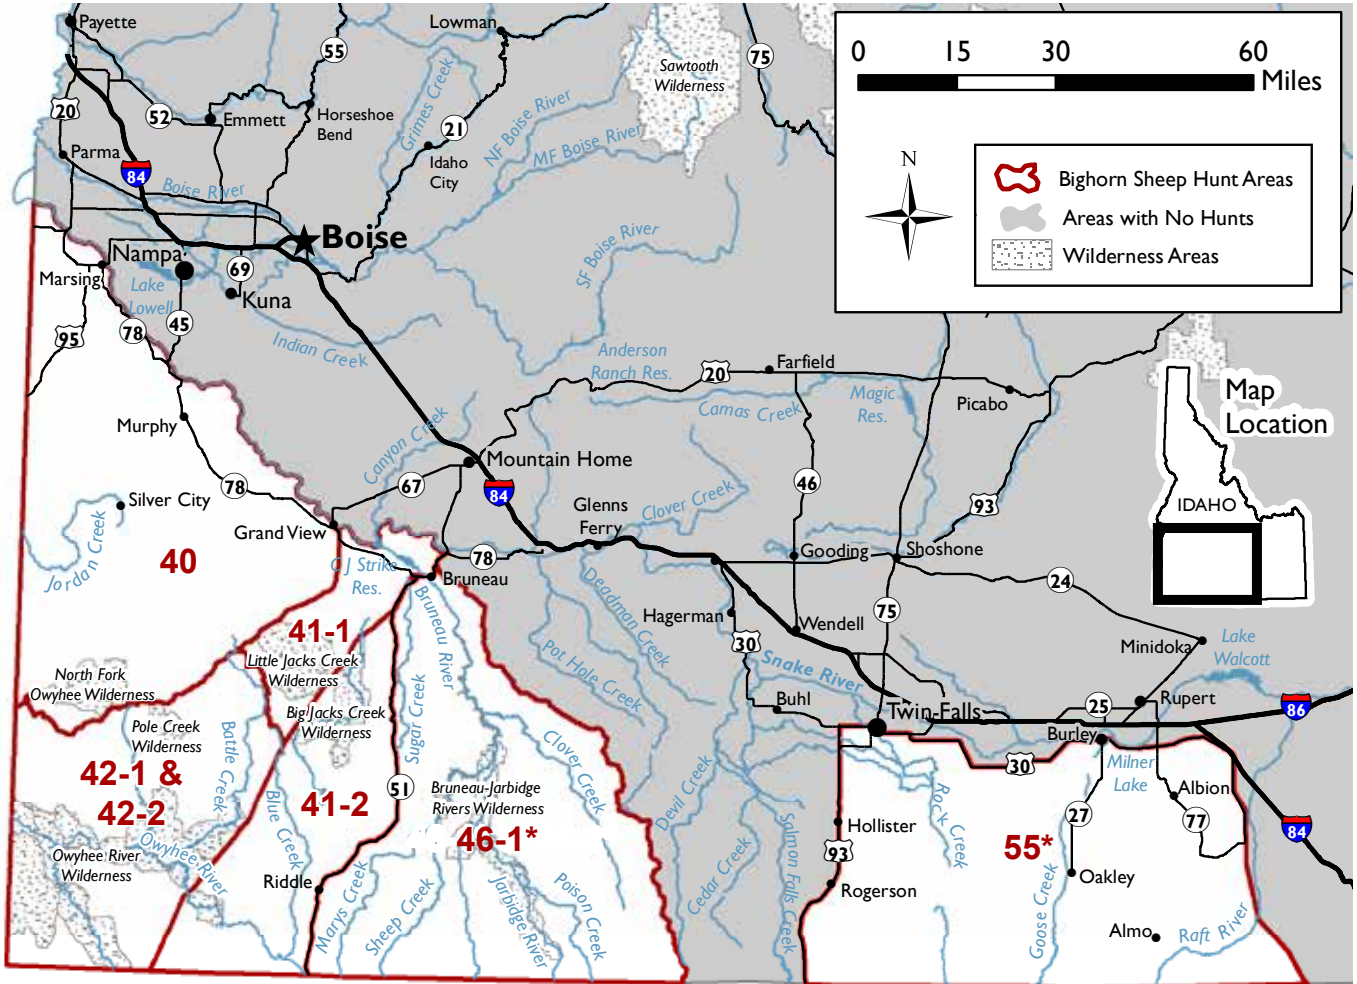

Rocky Mountain Bighorn Sheep Hunts

SHEEP

California Bighorn Sheep Hunts

SHEEP

Attention: Owyhee County Recreationists

Legislation approved in 2009 designated major portions of Owyhee County as wilderness, where access by motorized vehicles is forbidden by law.

A number of access routes were preserved for hunter access. Please check your maps and abide by wilderness regulations.

Maps showing wilderness boundaries can be found at Bruneau, Owyhee and Jarbidge offices of the Bureau of Land Management.

For More Information, Please Contact
BLM Boise District @ 208-384-3300 or the BLM Twin Falls District @ 208-736-2350; or visit the website @ www.blm.gov/idaho