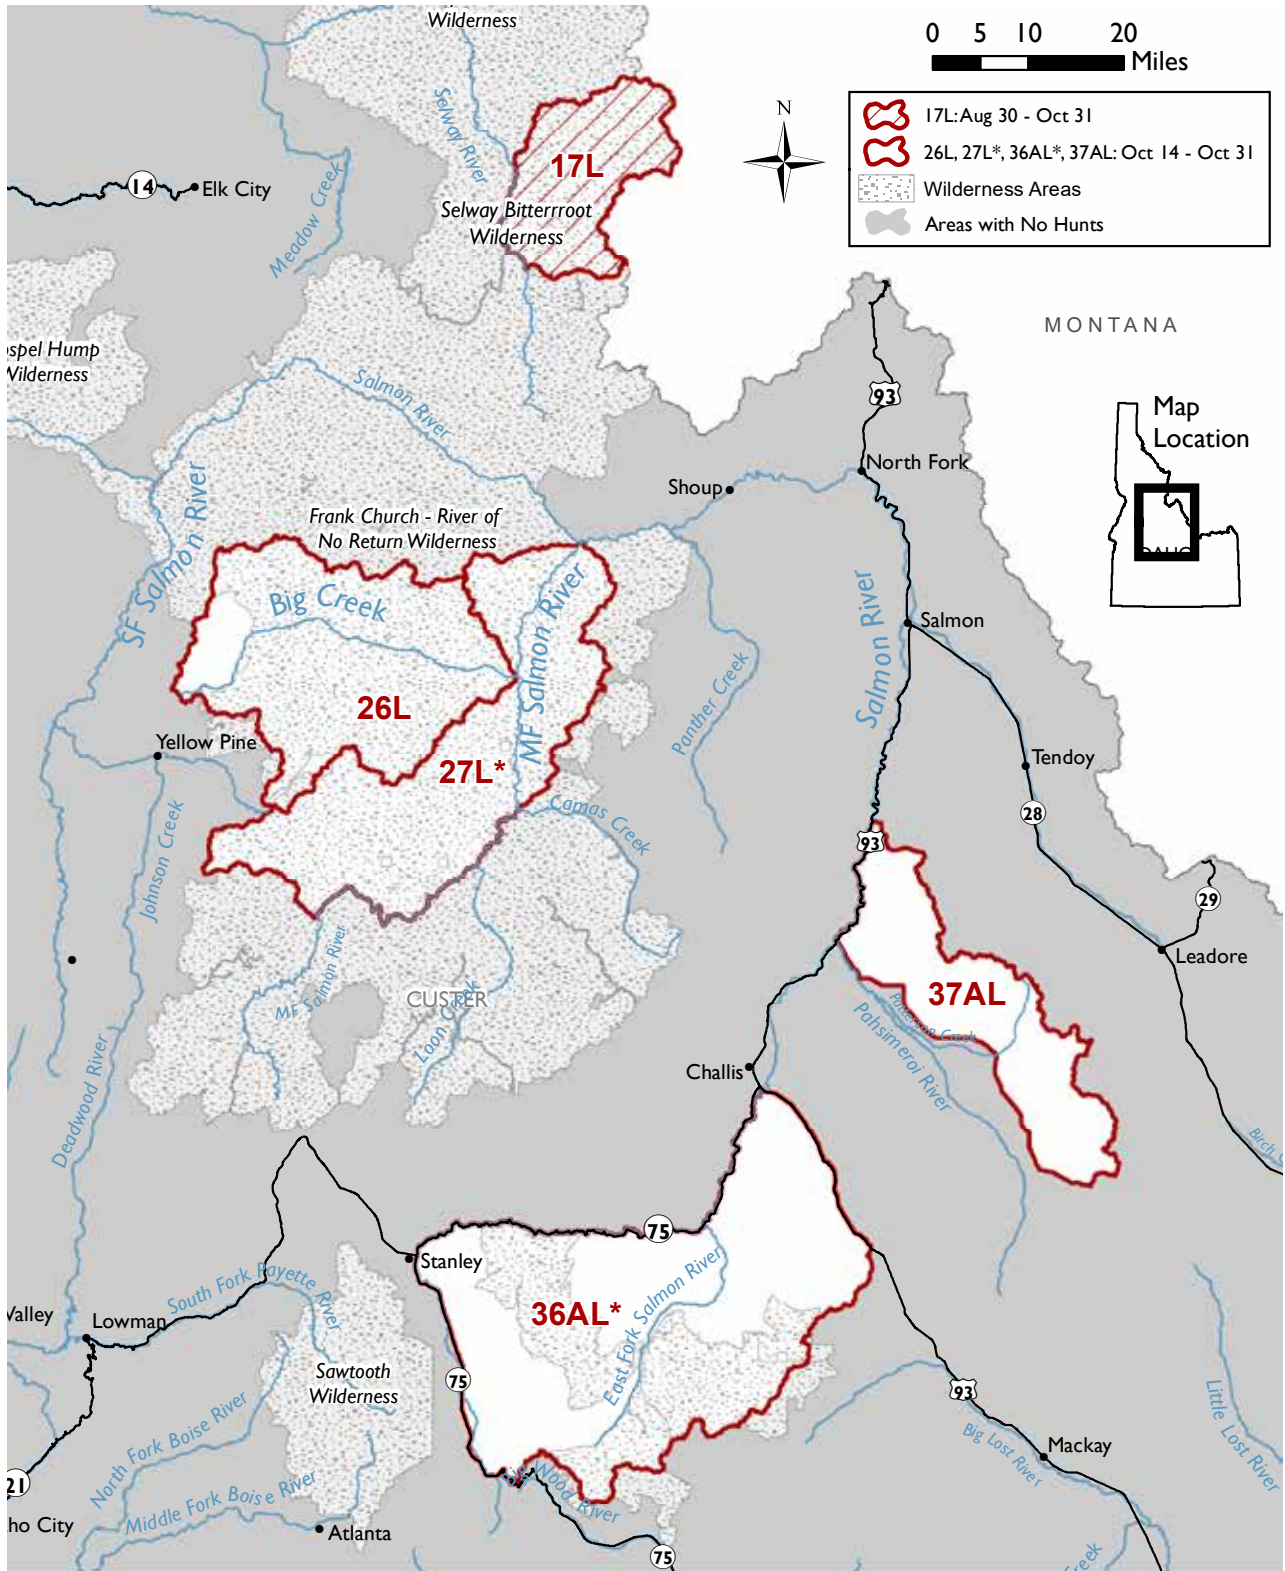

Rocky Mountain Bighorn Sheep Hunts

SHEEP

California Bighorn Sheep Hunts

SHEEP

Attention: Owyhee County Recreationists

Legislation approved in 2009 designated major portions of Owyhee County as wilderness, where access by motorized vehicles is forbidden by law.

A number of access routes were preserved for hunter access. Please check your maps and abide by wilderness regulations.

Maps showing wilderness boundaries can be found at Bruneau, Owyhee and Jarbidge offices of the Bureau of Land Management.

For More Information, Please Contact
BLM Boise District @ 208-384-3300 or the BLM Twin Falls District @ 208-736-2350; or visit the website @ www.blm.gov/idaho