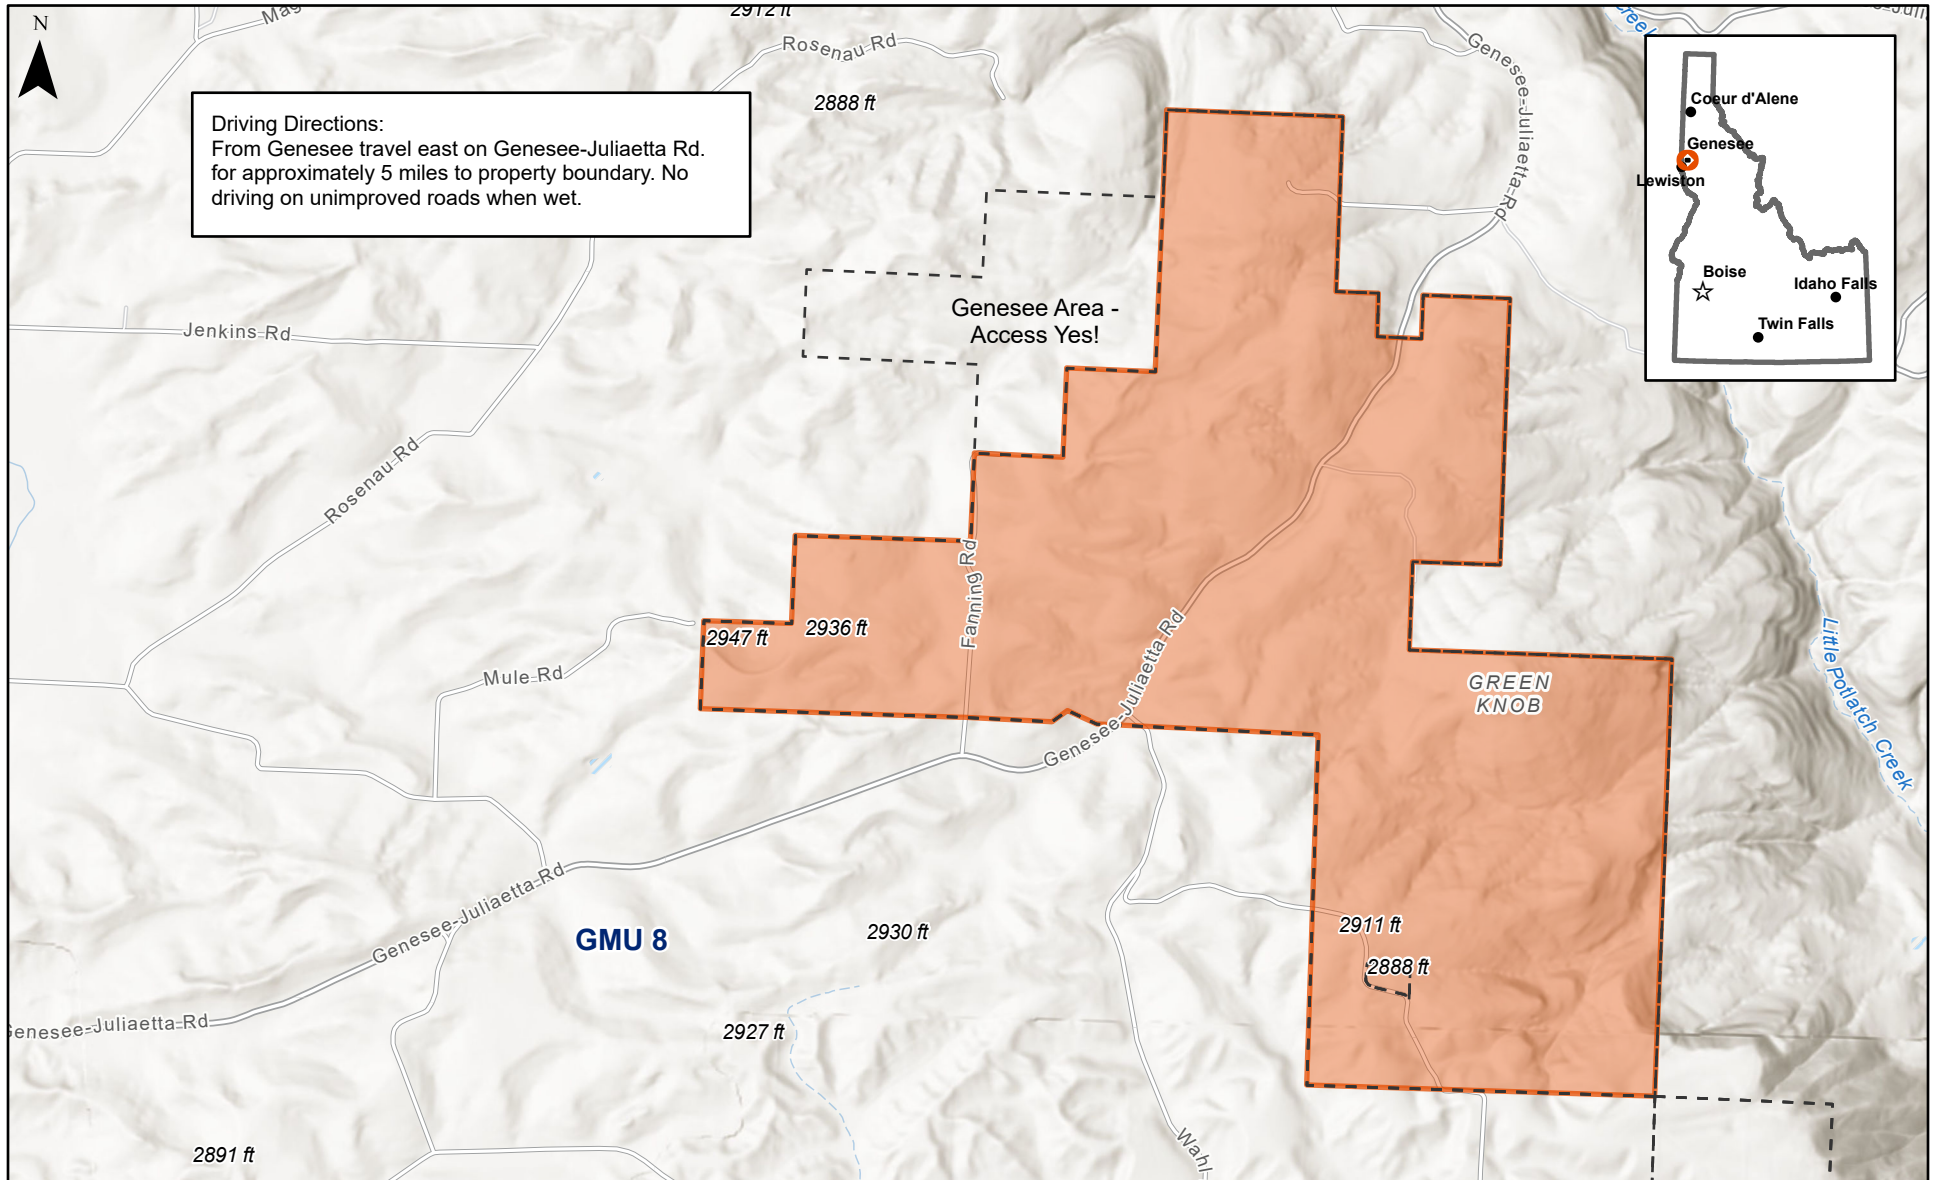

Pheasant Release Area - Zenner Parcel - Genesee Area - Access Yes!

Driving Directions:
 From Genesee travel east on Genesee-Juliaetta Rd.
 for approximately 5 miles to property boundary. No
 driving on unimproved roads when wet.

- Pheasant Stocking Area
- Access Yes! Property

Map date: 9/14/2020. For the most current information about seasons, limits, stocking schedule, shooting hours, and access rules, please visit the IDFG website at: <https://idfg.idaho.gov/hunt/pheasant/stocking>