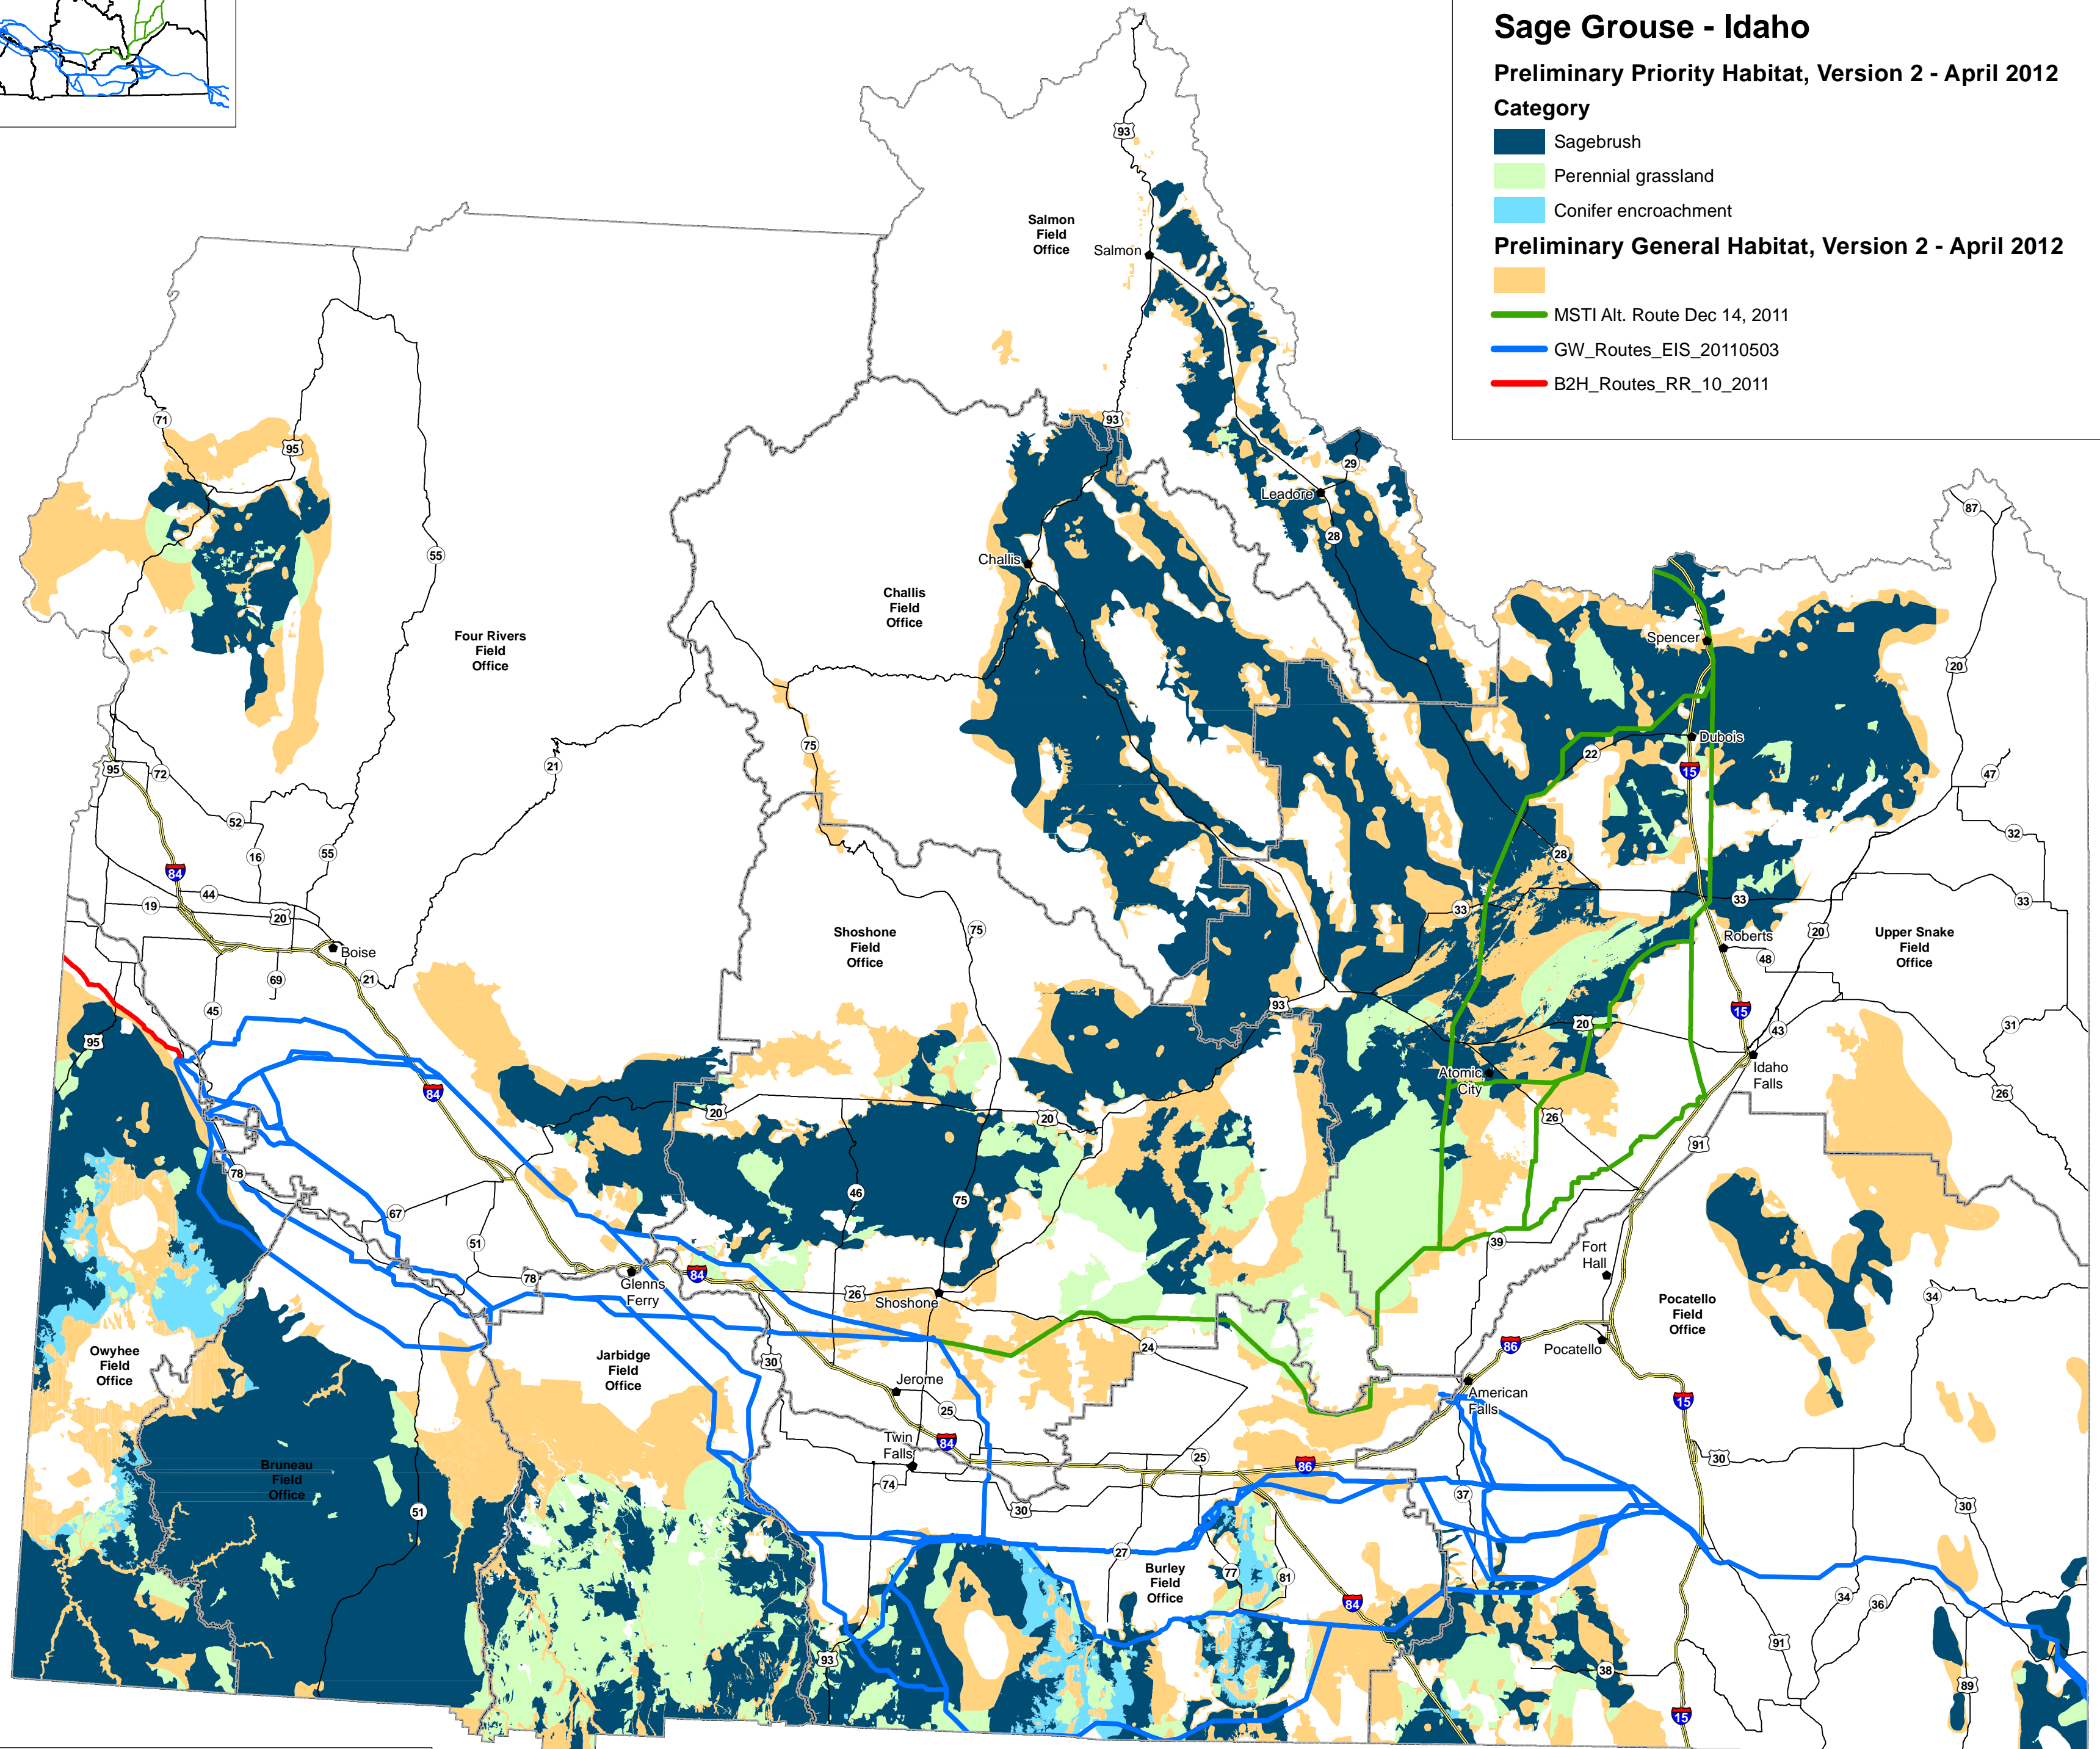

Draft Proposed Transmission Routes for Idaho

Mountain States Transmission Intertie, Boardman-Hemingway, Gateway West

Sage Grouse - Idaho

Preliminary Priority Habitat, Version 2 - April 2012

Category

- Sagebrush
- Perennial grassland
- Conifer encroachment

Preliminary General Habitat, Version 2 - April 2012

- MSTI Alt. Route Dec 14, 2011
- GW_Routes_EIS_20110503
- B2H_Routes_RR_10_2011

No warranty is made by the Bureau of Land Management (BLM). The accuracy, reliability, or completeness of these data for individual use or aggregate use with other data is not guaranteed.
5/01/2012

0 25 50 Miles