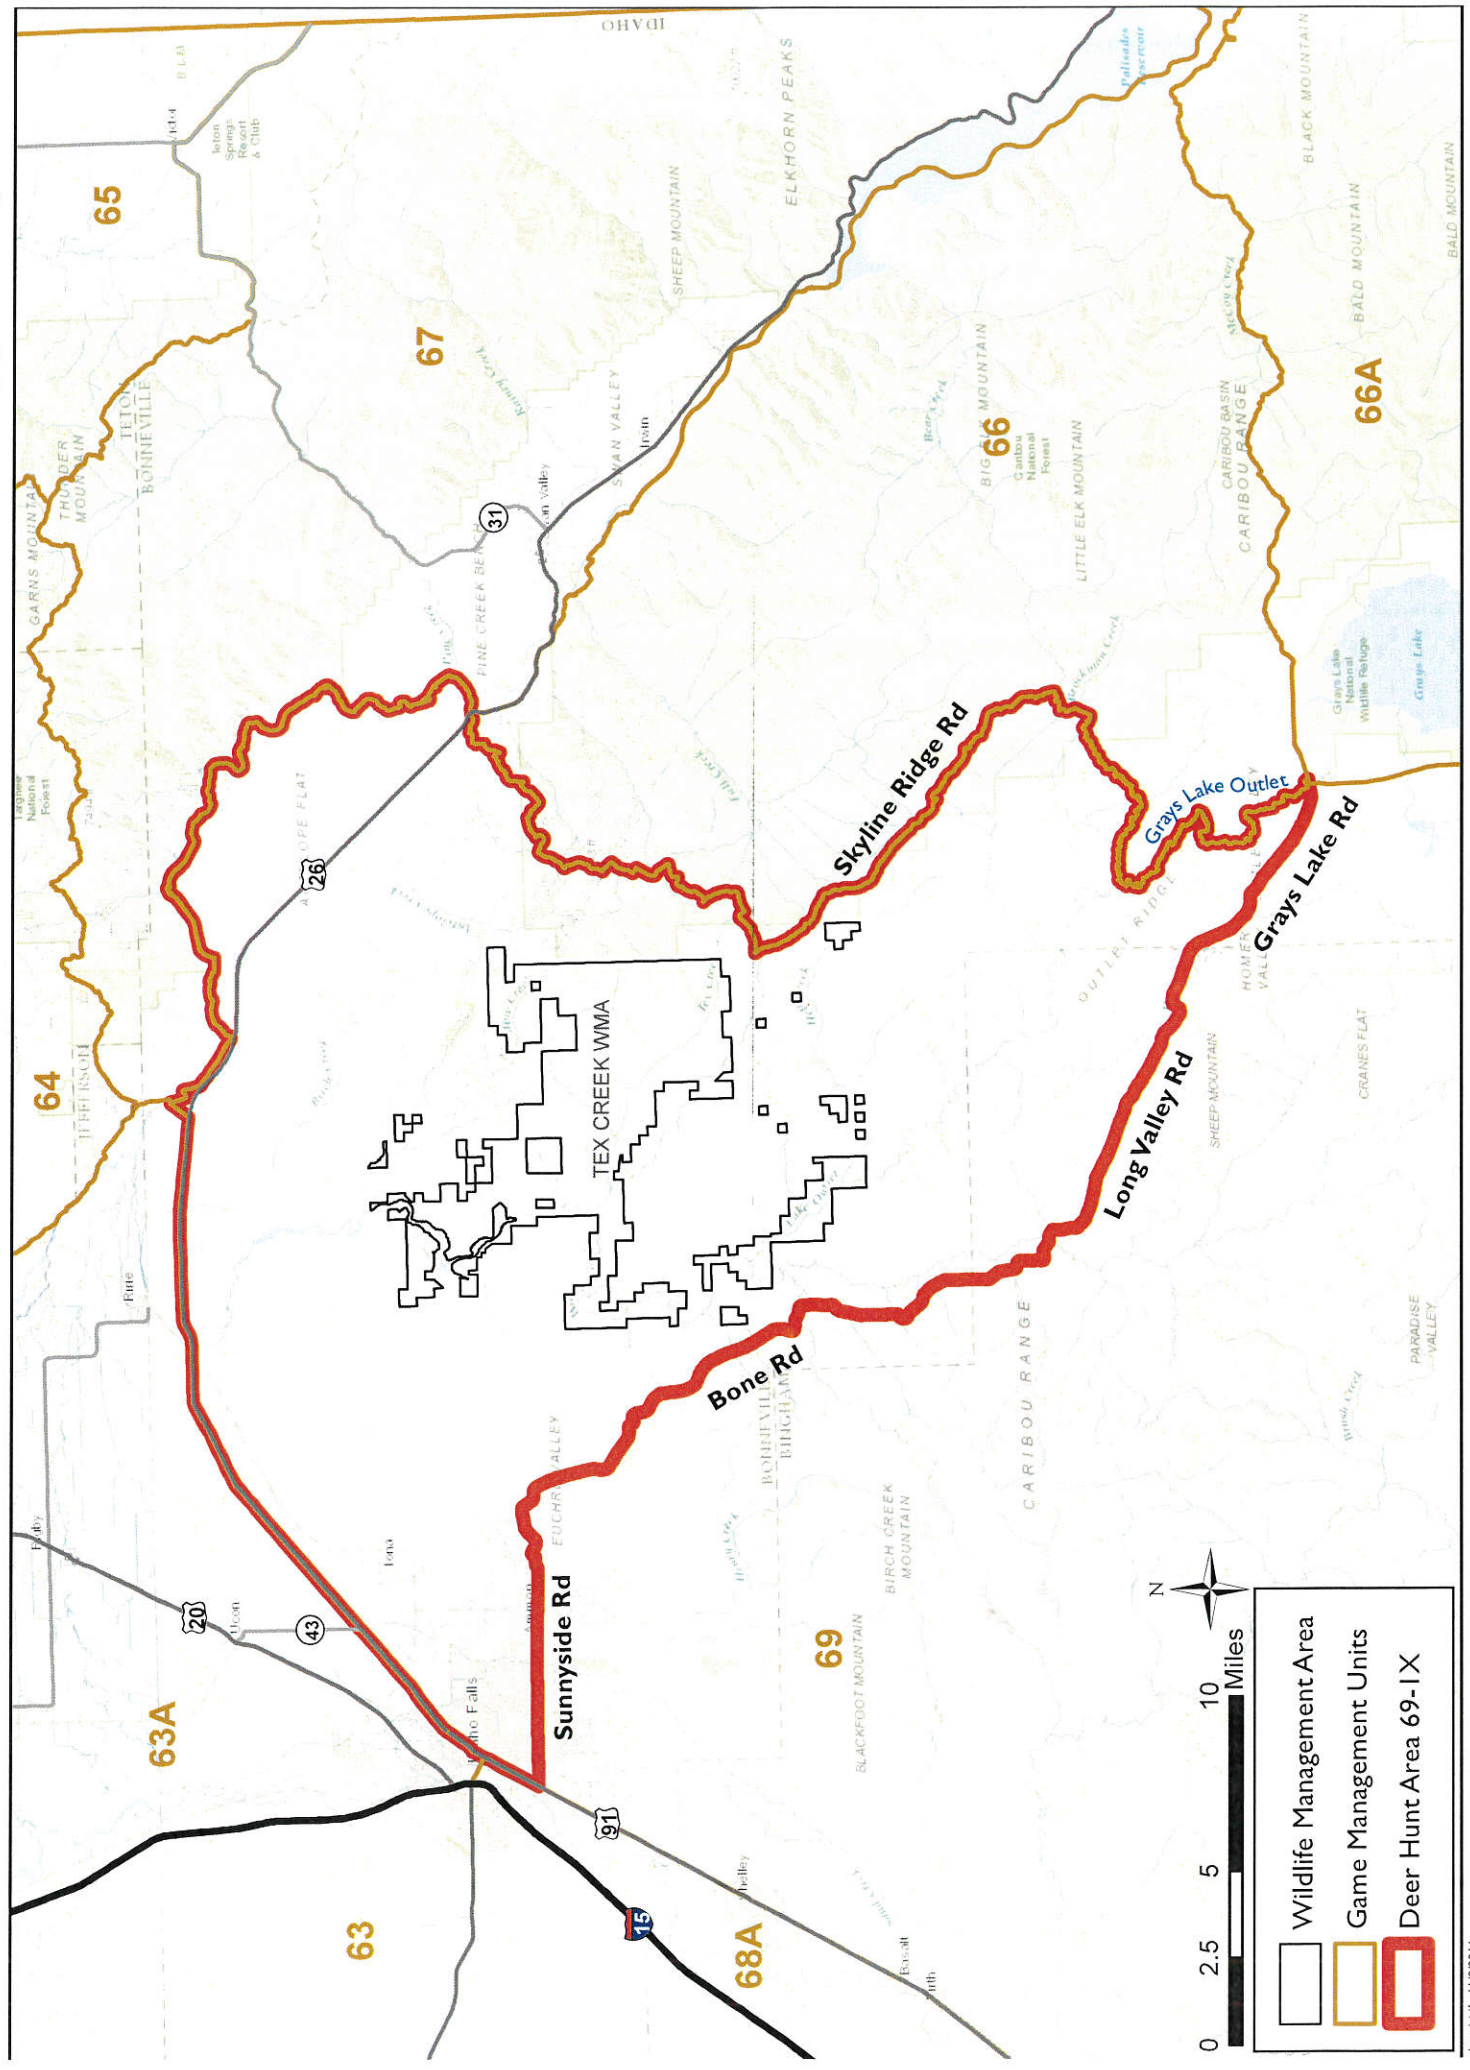

Deer Controlled Hunt 69-IX CH 1180

	Wildlife Management Area
	Game Management Units
	Deer Hunt Area 69-IX

Control Hunt Number 1180

Hunt Area 69-IX-That portion of Unit 69 North and East of the following boundary: Beginning at Idaho Falls on U.S. 91, then east on Sunnyside Road to the Grays Lake-Long Valley-Bone Road, then southeast to the intersection of the unit 66, 69, and 66A boundaries at Grays Lake Outlet.