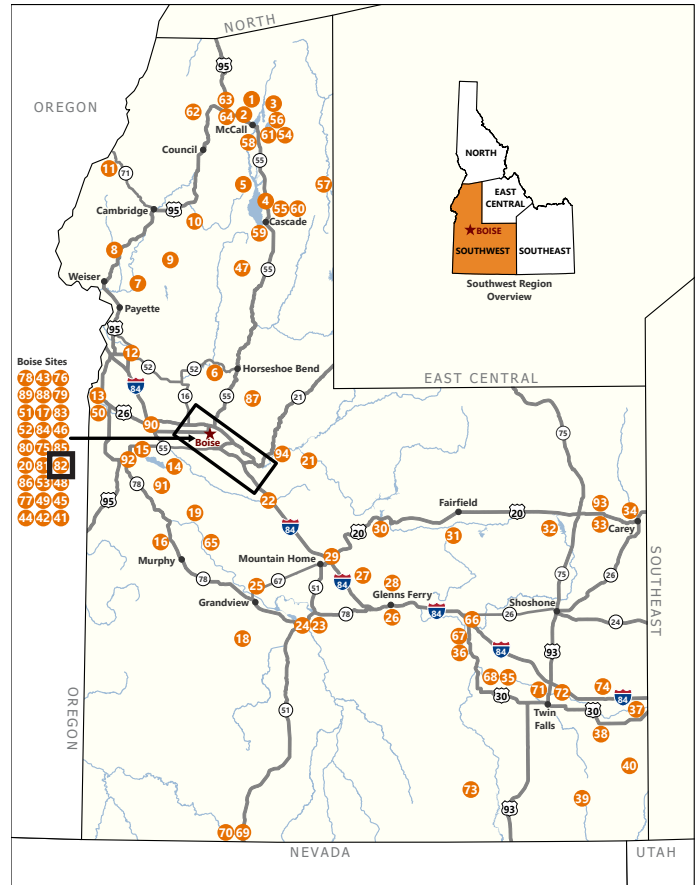

## IDAHO BIRDING TRAIL

### Southwest Region

McCall • Boise • Nampa • Twin Falls

eBird [ebird.org/hotspot/L823768](http://ebird.org/hotspot/L823768)

LAT/LONG: 43.5977589,-116.1815786

An urban pond with Wood Duck, Canada Goose, and American Wigeon and Coot (winter). Nesting Red-winged Blackbird.

Boise