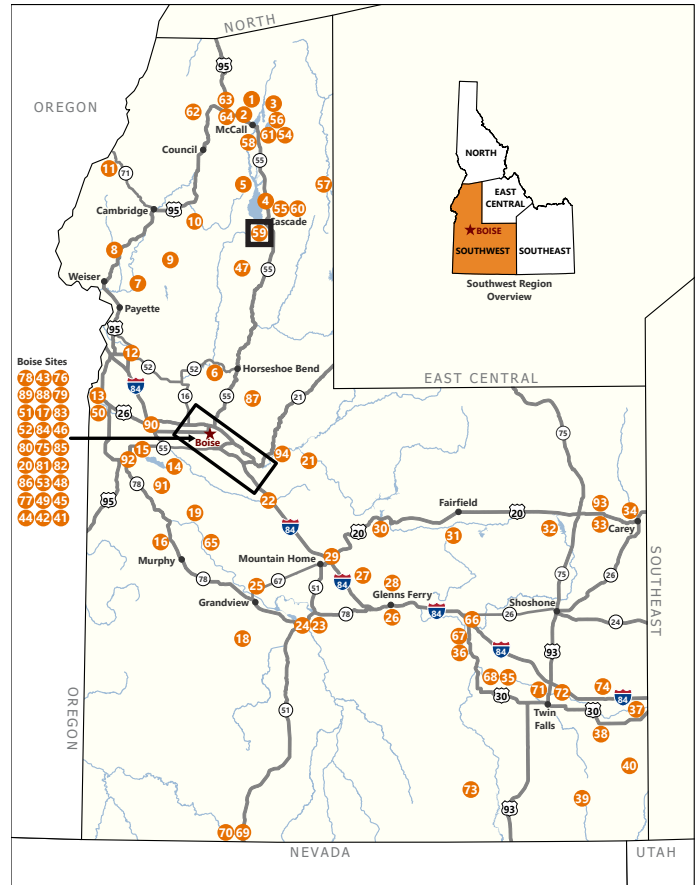

## IDAHO BIRDING TRAIL

### Southwest Region

McCall • Boise • Nampa • Twin Falls

#### 59 Kelly's Whitewater Park

E. Mill St., Cascade • [kellyswhitewaterpark.com](http://kellyswhitewaterpark.com)

eBird [ebird.org/hotspot/L1678595](http://ebird.org/hotspot/L1678595)

LAT/LONG: 44.5122663,-116.0326034

Look for Bufflehead, goldeneye, American Coot, and merganser along the river. Osprey nest within the park.

McCall