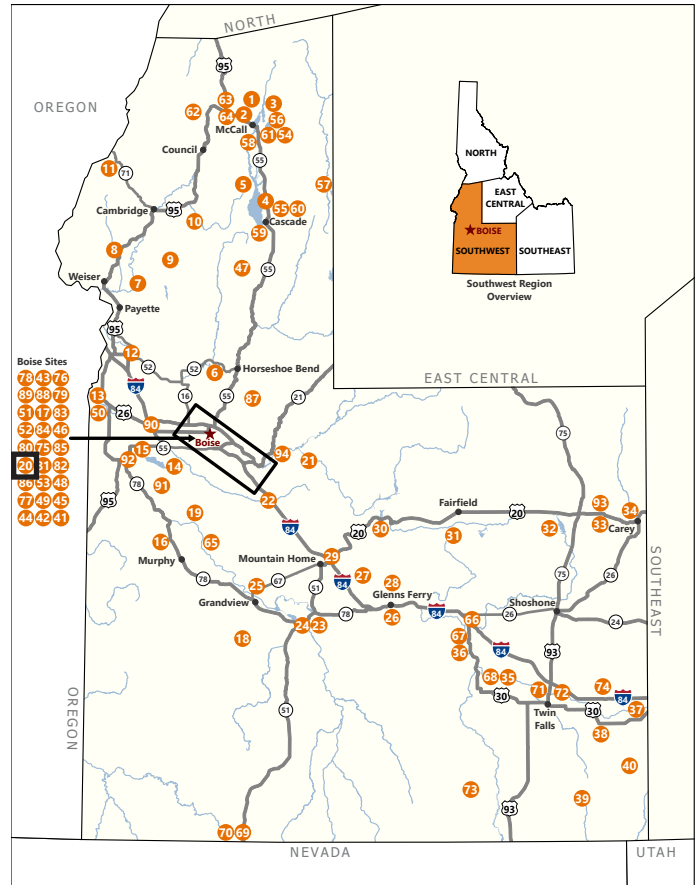

## IDAHO BIRDING TRAIL

### Southwest Region

McCall • Boise • Nampa • Twin Falls

eBird [ebird.org/hotspot/L650463](http://ebird.org/hotspot/L650463)

LAT/LONG: 43.6070586,-116.1973715

Boise's oldest park, Julia Davis Park, is a great place to view a variety of waterfowl—both in the ponds and along the nearby Boise River.

Boise