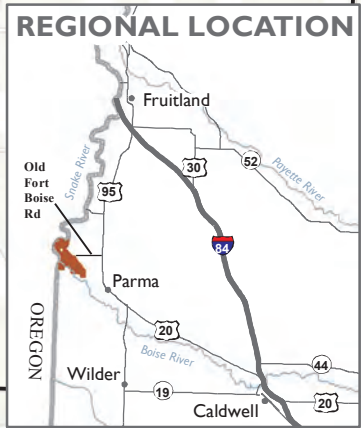

Fort Boise Wildlife Management Area

powered by ifwis

Legend	
	Boat Launch
	Parking
	Restroom
	WMA Office
	Disabled User Hunting Blind
	Monument
	Foot Bridge
	WMA Access Roads
	Non-Motorized Trails
	WMA Boundary
	Safety Zone - No Shooting
	Area Closed Feb 1 - July 31
	Area Closed Year Round