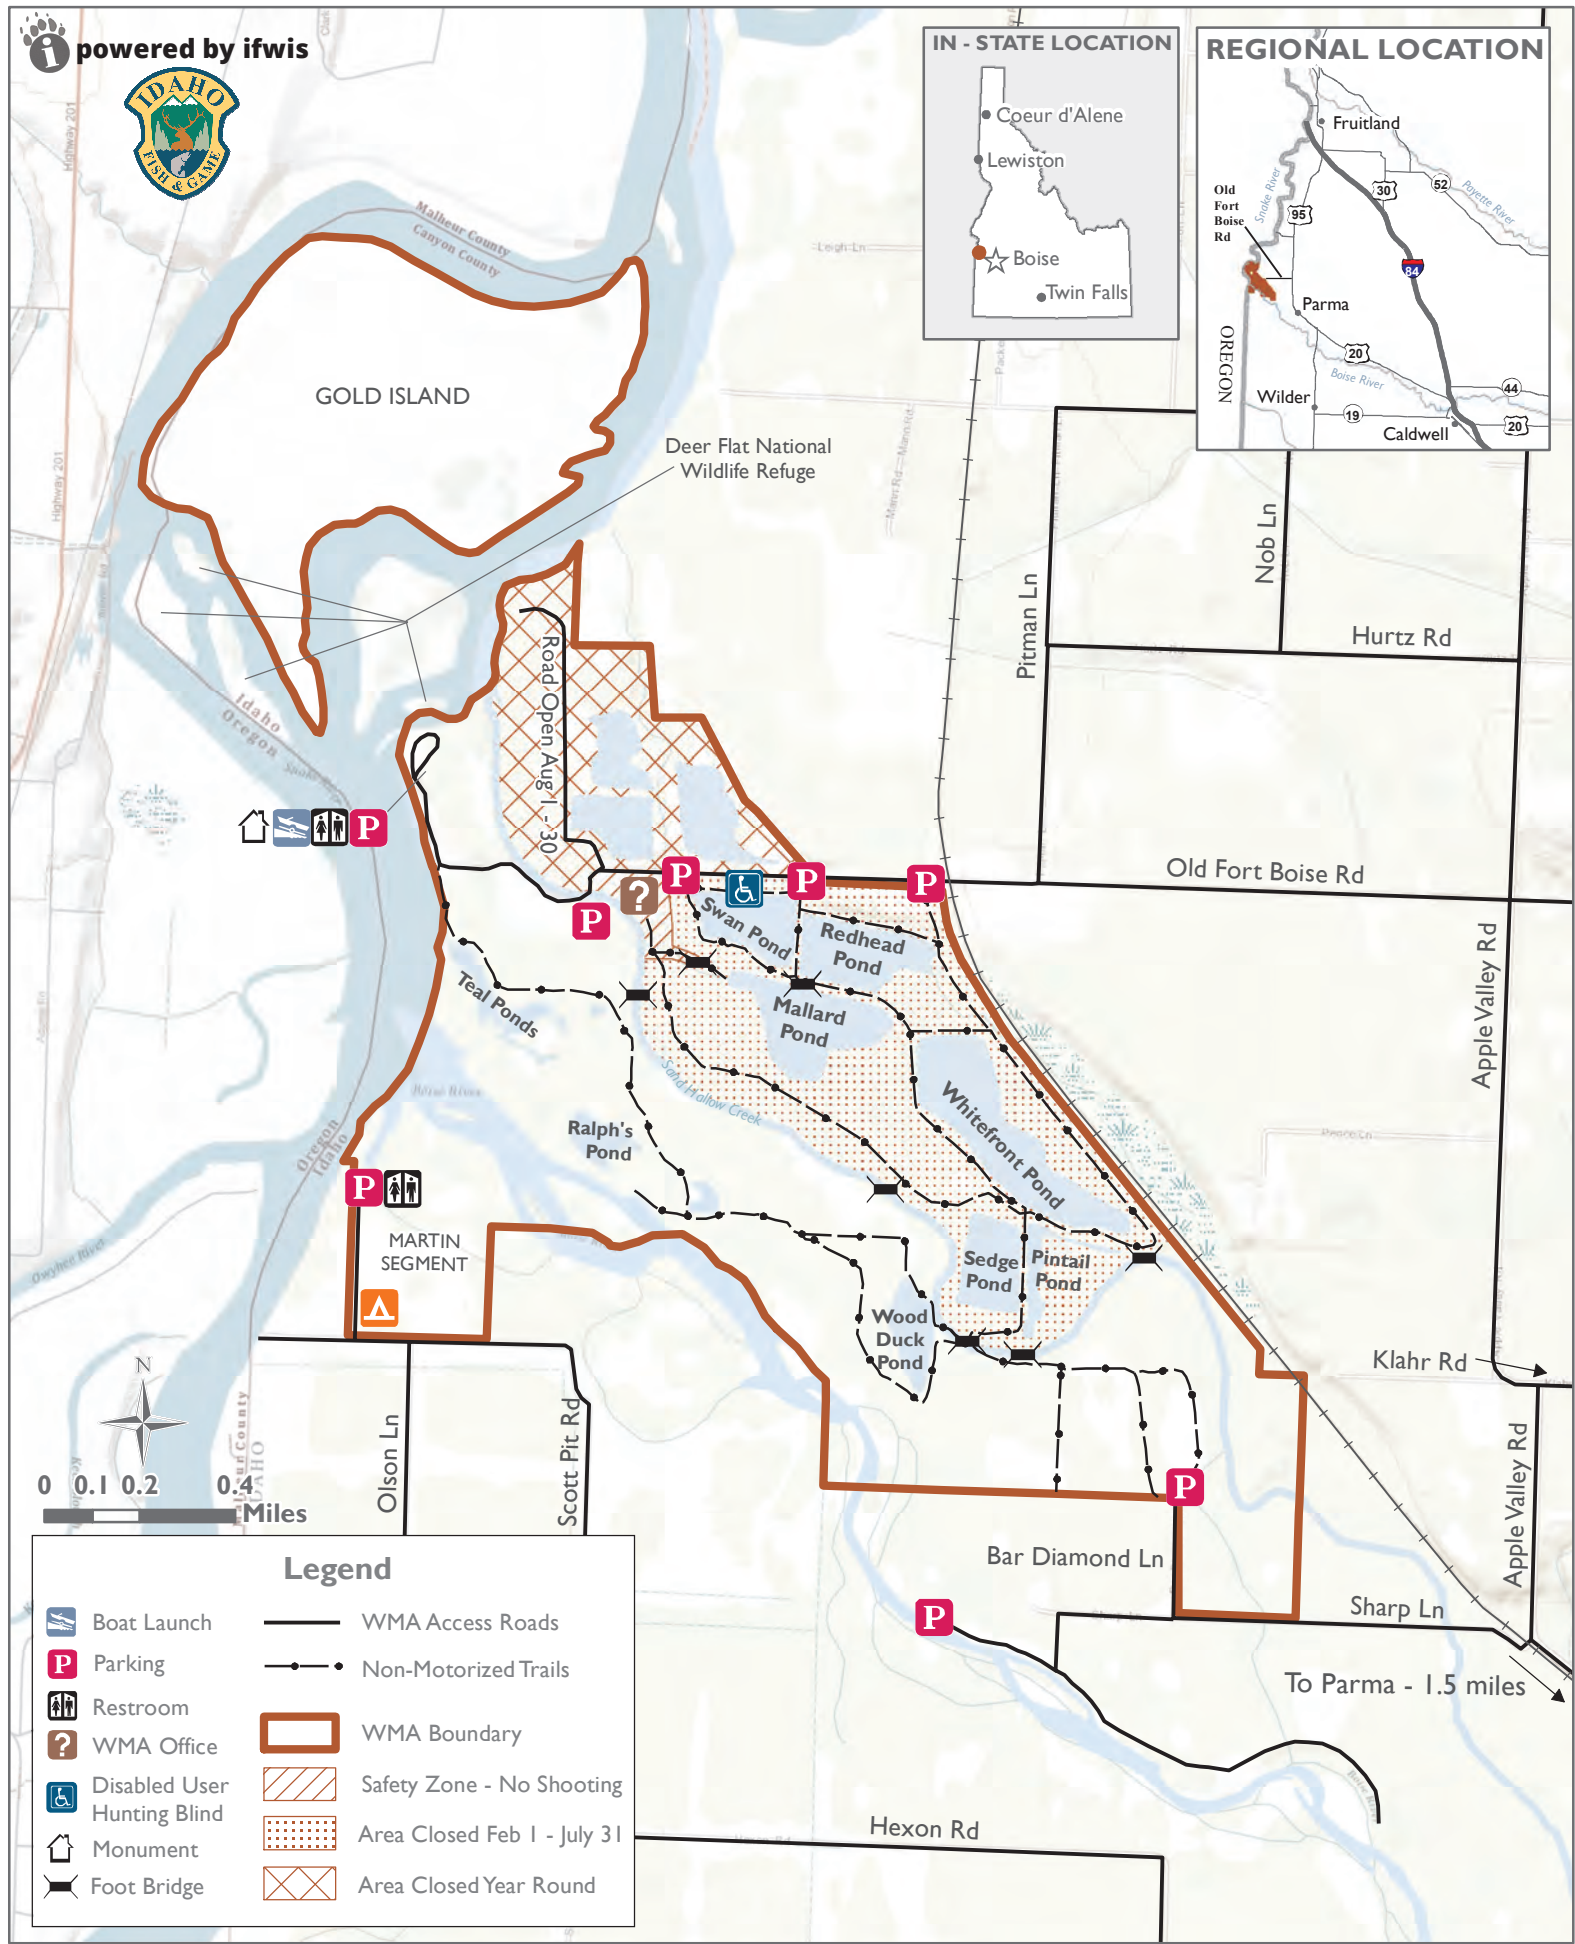

Fort Boise Wildlife Management Area

powered by ifwis

Legend	
	Boat Launch
	Parking
	Restroom
	WMA Office
	Disabled User Hunting Blind
	Monument
	Foot Bridge
	WMA Access Roads
	Non-Motorized Trails
	WMA Boundary
	Safety Zone - No Shooting
	Area Closed Feb 1 - July 31
	Area Closed Year Round