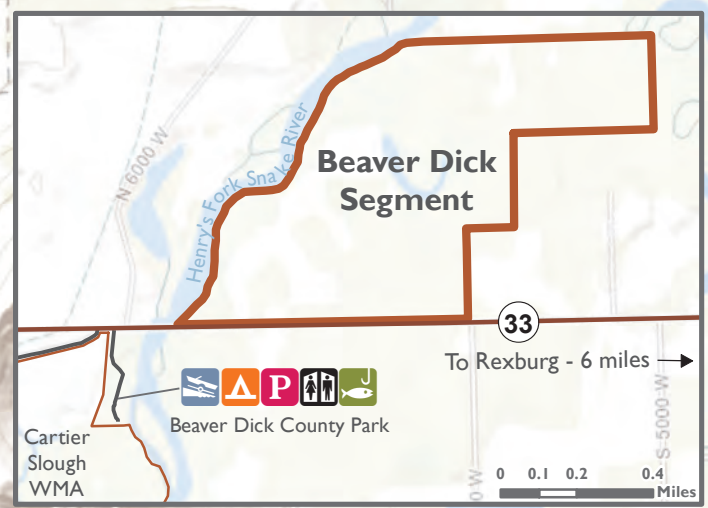

Deer Parks Wildlife Mitigation Unit

- Legend**
- Boat Launch
 - Campground
 - IDFG Access Site
 - Restroom
 - WMA Boundary
 - Safety Zone - No Shooting
 - Parking
 - WMA Office
 - Wheelchair Accessible
 - Highway
 - WMA Access Roads
 - Non-Motorized Trails