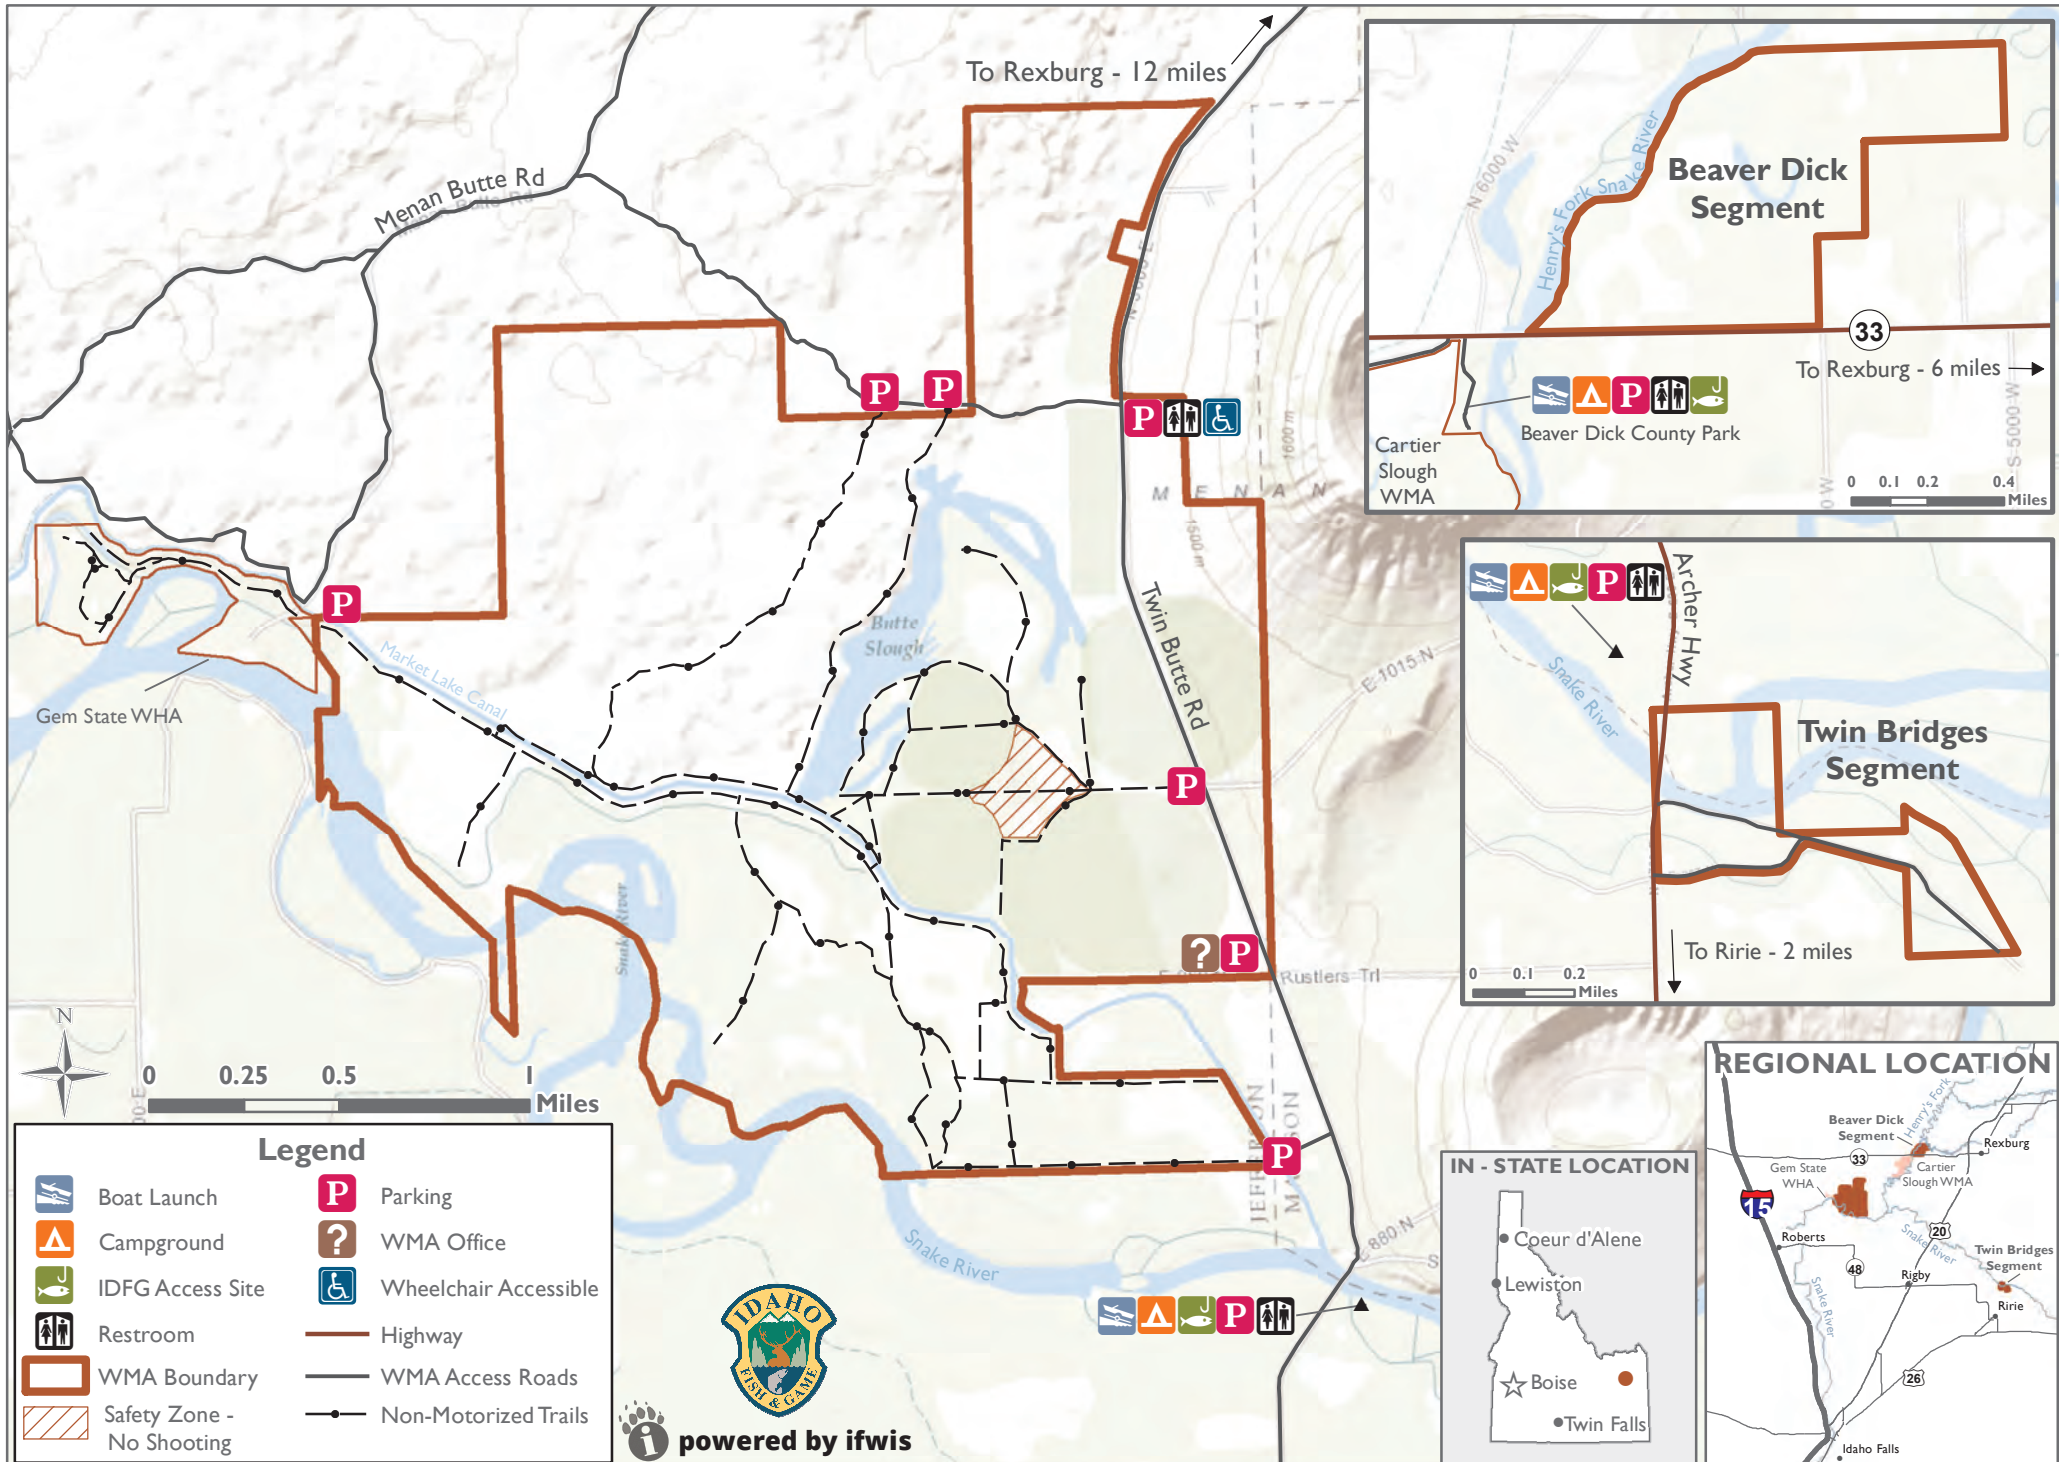

Deer Parks Wildlife Mitigation Unit

- Legend**
- Boat Launch
 - Campground
 - IDFG Access Site
 - Restroom
 - WMA Boundary
 - Safety Zone - No Shooting
 - Parking
 - WMA Office
 - Wheelchair Accessible
 - Highway
 - WMA Access Roads
 - Non-Motorized Trails