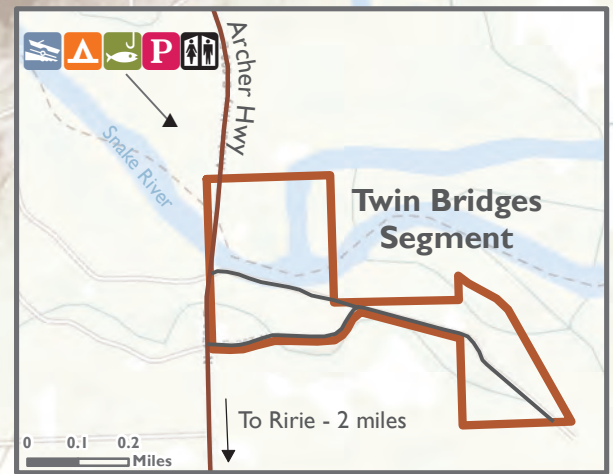

Deer Parks Wildlife Mitigation Unit

- Legend**
- Boat Launch
 - Campground
 - IDFG Access Site
 - Restroom
 - WMA Boundary
 - Safety Zone - No Shooting
 - Parking
 - WMA Office
 - Wheelchair Accessible
 - Highway
 - WMA Access Roads
 - Non-Motorized Trails