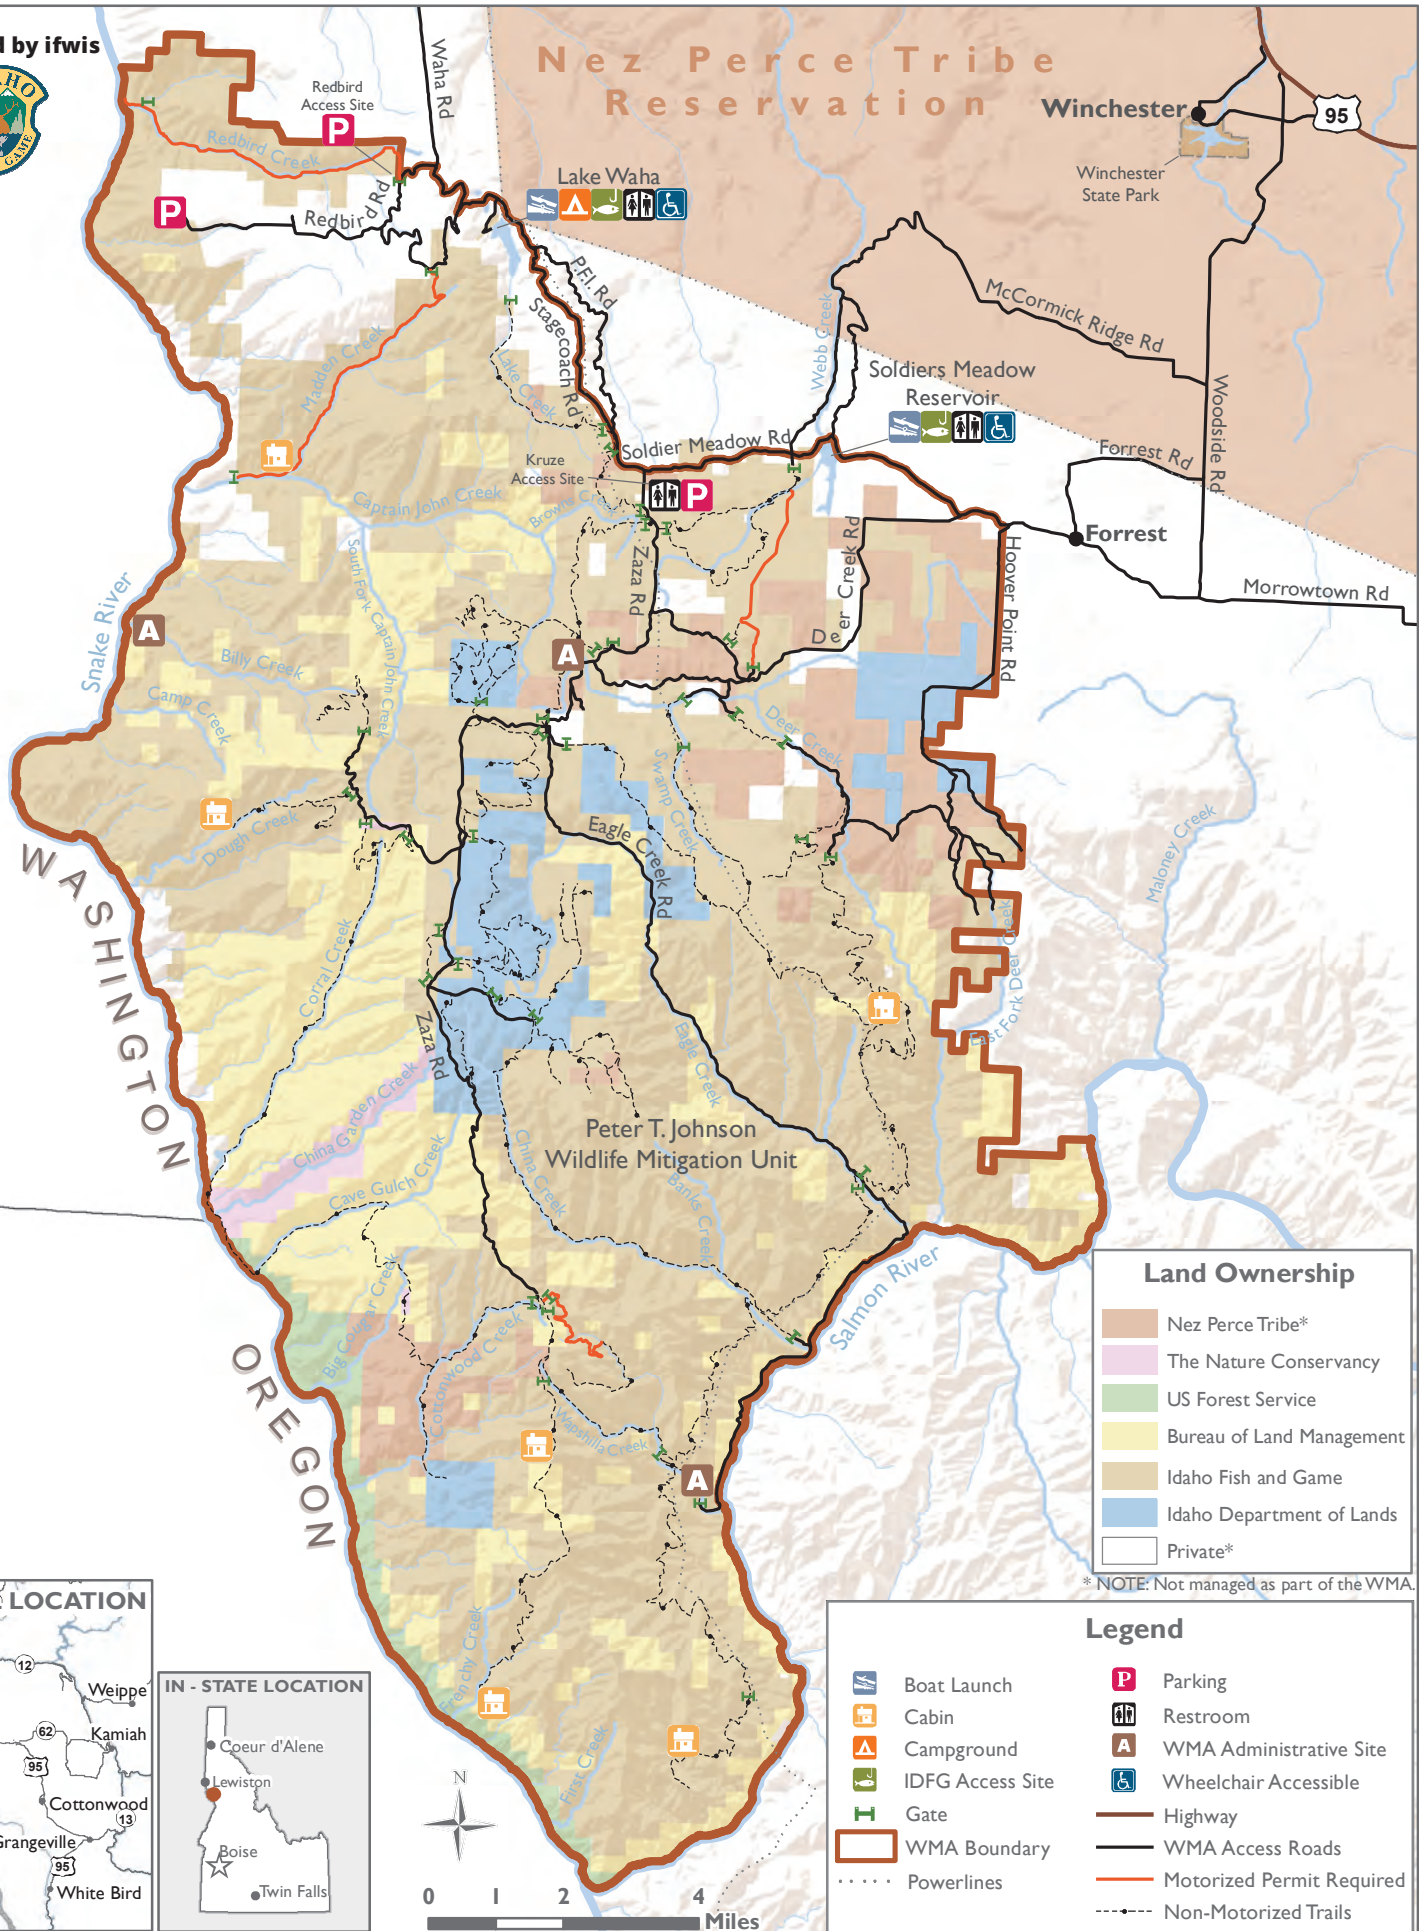

Craig Mountain Wildlife Management Area

powered by ifwis

Land Ownership

- Nez Perce Tribe*
- The Nature Conservancy
- US Forest Service
- Bureau of Land Management
- Idaho Fish and Game
- Idaho Department of Lands
- Private*

* NOTE: Not managed as part of the WMA.

Legend

- Boat Launch
- Cabin
- Campground
- IDFG Access Site
- Gate
- WMA Boundary
- Powerlines
- Parking
- Restroom
- WMA Administrative Site
- Wheelchair Accessible
- Highway
- WMA Access Roads
- Motorized Permit Required
- Non-Motorized Trails